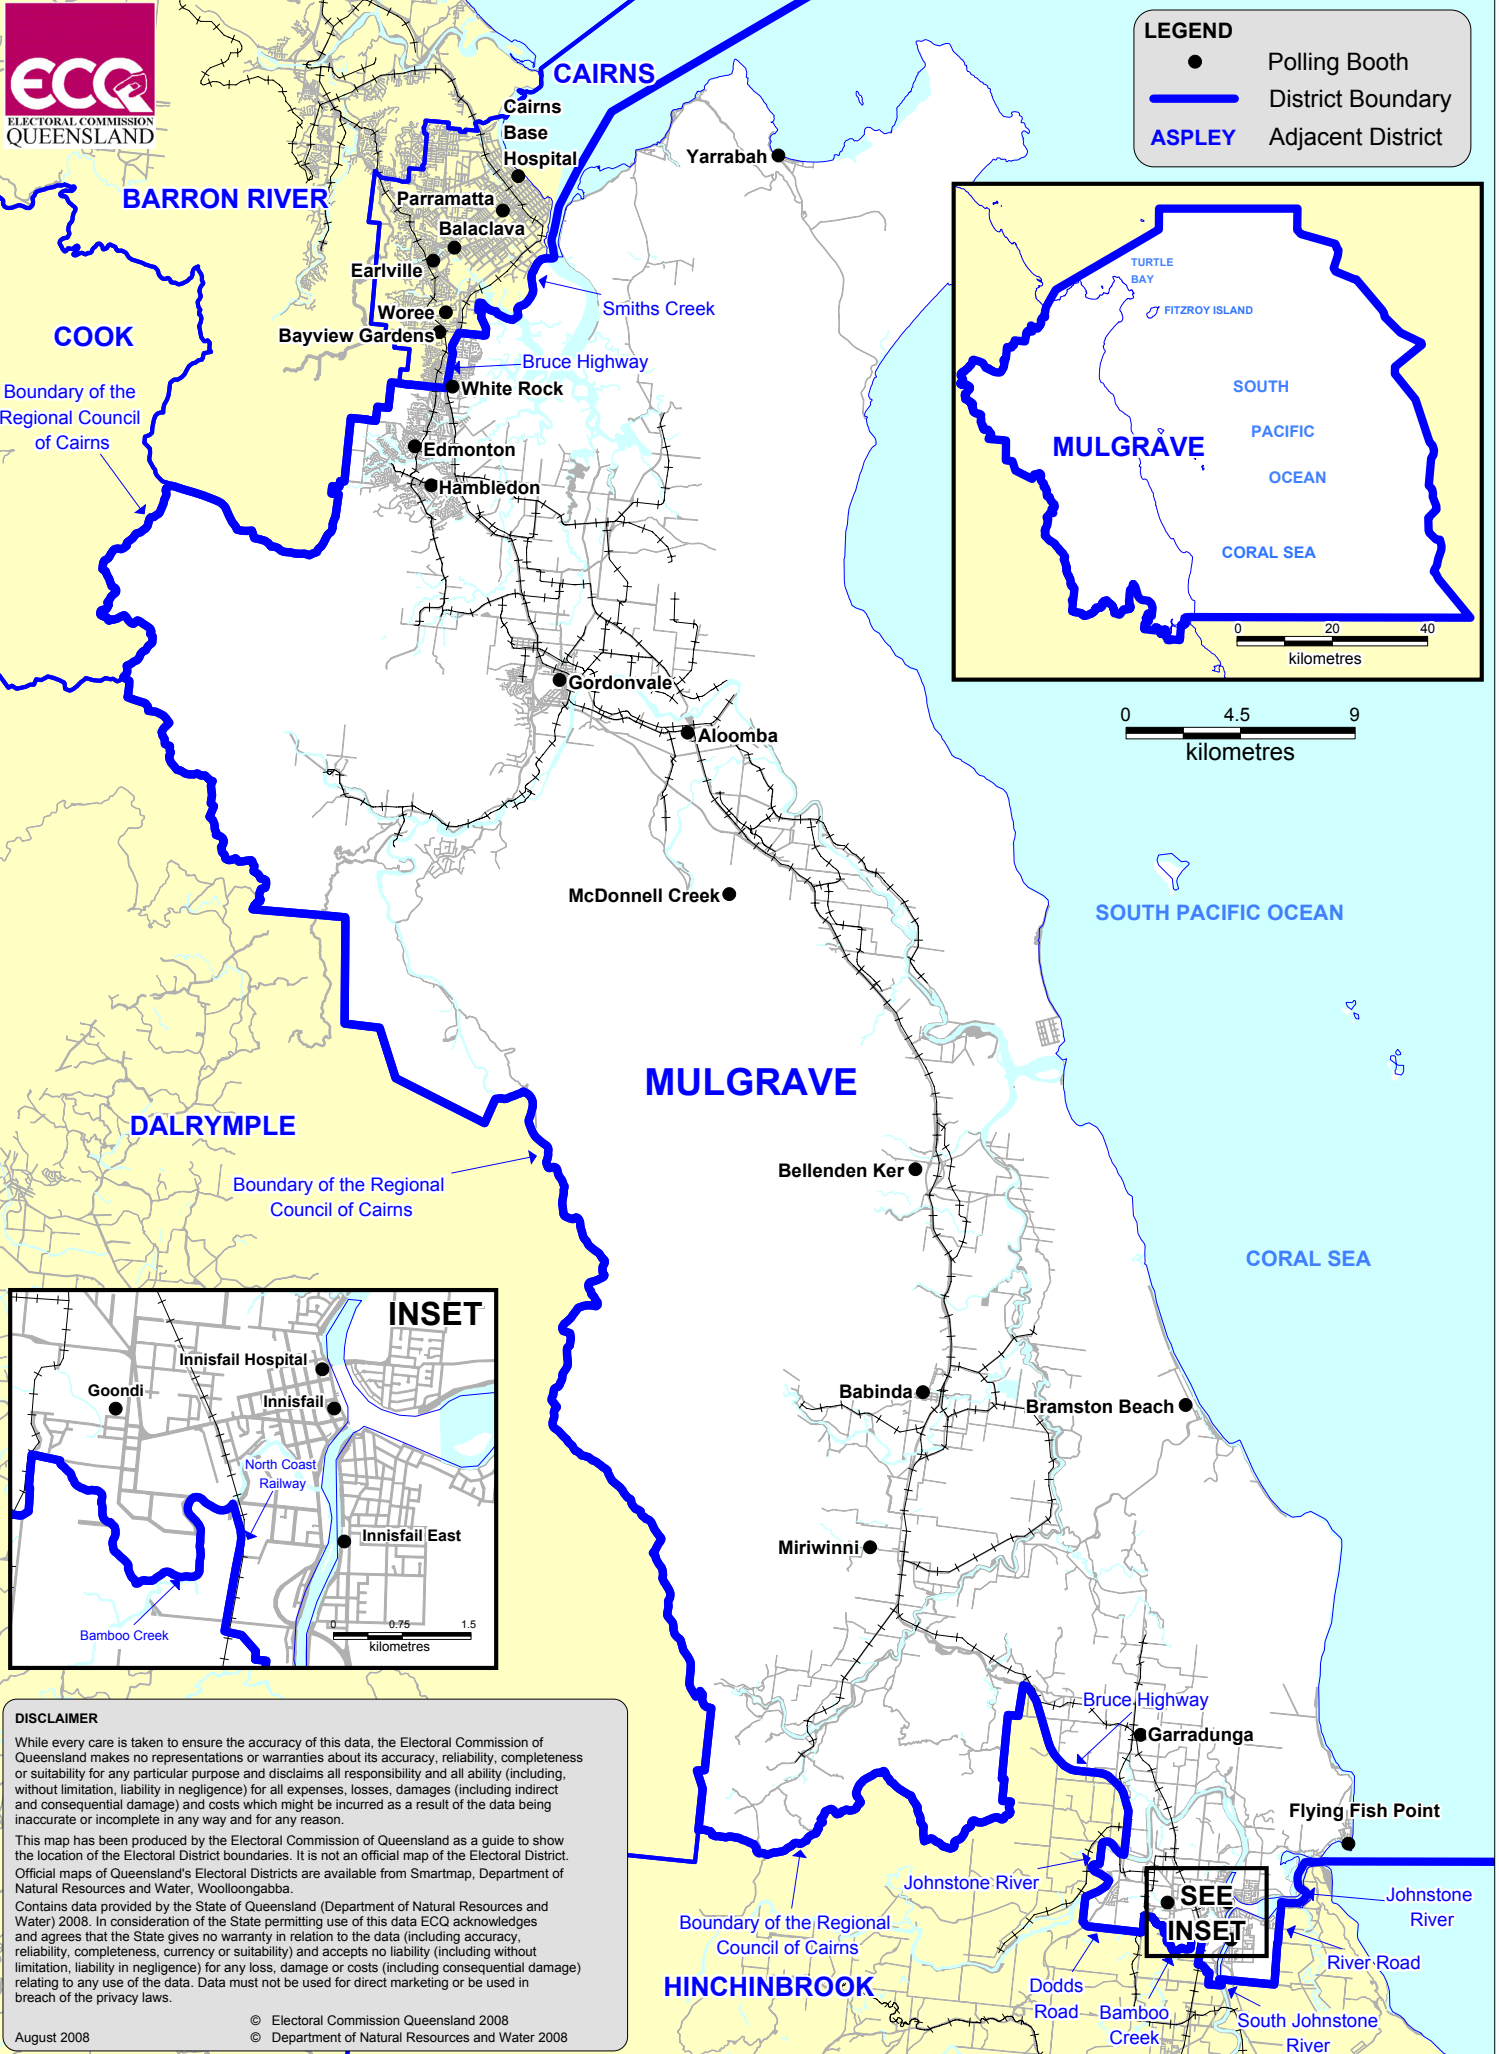

QUEENSLAND STATE ELECTION 2009 SHOWING POLLING BOOTH LOCATIONS

Mulgrave District

Electors at Close of Roll: 27,770

No. of Booths: 24

DISCLAIMER

While every care is taken to ensure the accuracy of this data, the Electoral Commission of Queensland makes no representations or warranties about its accuracy, reliability, completeness or suitability for any particular purpose and disclaims all responsibility and all ability (including, without limitation, liability in negligence) for all expenses, losses, damages (including indirect and consequential damage) and costs which might be incurred as a result of the data being inaccurate or incomplete in any way and for any reason.

This map has been produced by the Electoral Commission of Queensland as a guide to show the location of the Electoral District boundaries. It is not an official map of the Electoral District. Official maps of Queensland's Electoral Districts are available from Smartmap, Department of Natural Resources and Water, Woolloongabba.