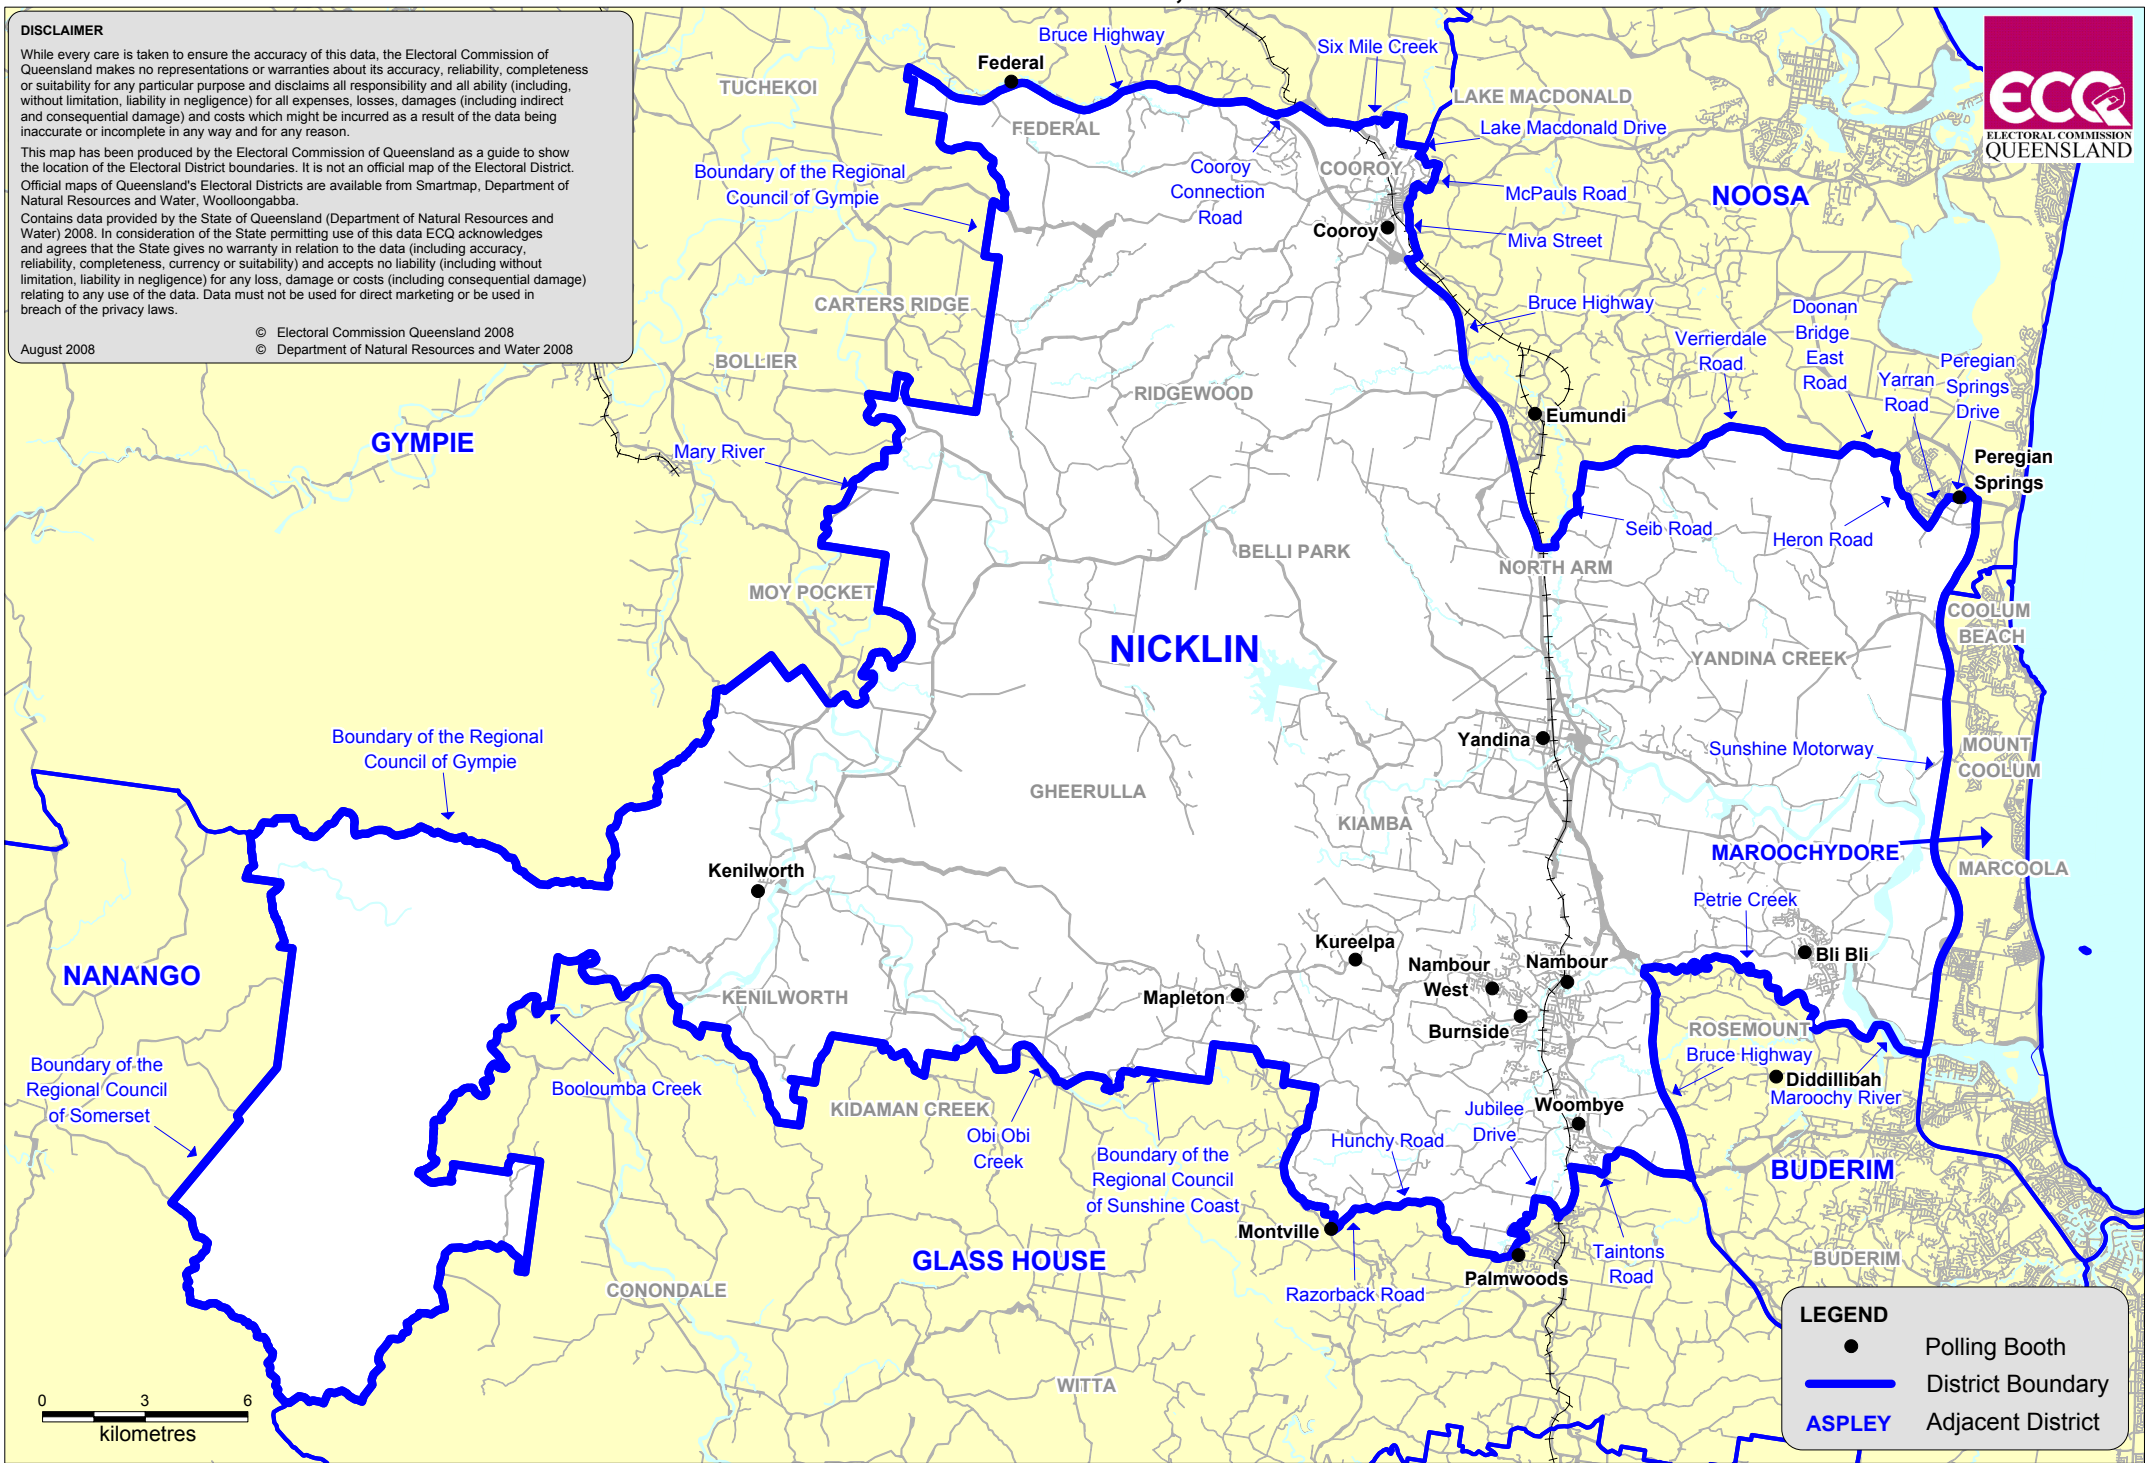

QUEENSLAND STATE ELECTION 2009 SHOWING POLLING BOOTH LOCATIONS
Nicklin District Electors at close of Roll: 29,628 No. of Booths: 17

DISCLAIMER

While every care is taken to ensure the accuracy of this data, the Electoral Commission of Queensland makes no representations or warranties about its accuracy, reliability, completeness or suitability for any particular purpose and disclaims all responsibility and all ability (including, without limitation, liability in negligence) for all expenses, losses, damages (including indirect and consequential damage) and costs which might be incurred as a result of the data being inaccurate or incomplete in any way and for any reason.

This map has been produced by the Electoral Commission of Queensland as a guide to show the location of the Electoral District boundaries. It is not an official map of the Electoral District. Official maps of Queensland's Electoral Districts are available from Smartmap, Department of Natural Resources and Water, Woolloongabba.

© Electoral Commission Queensland 2008
 © Department of Natural Resources and Water 2008

August 2008

LEGEND	
●	Polling Booth
—	District Boundary
ASPLEY	Adjacent District