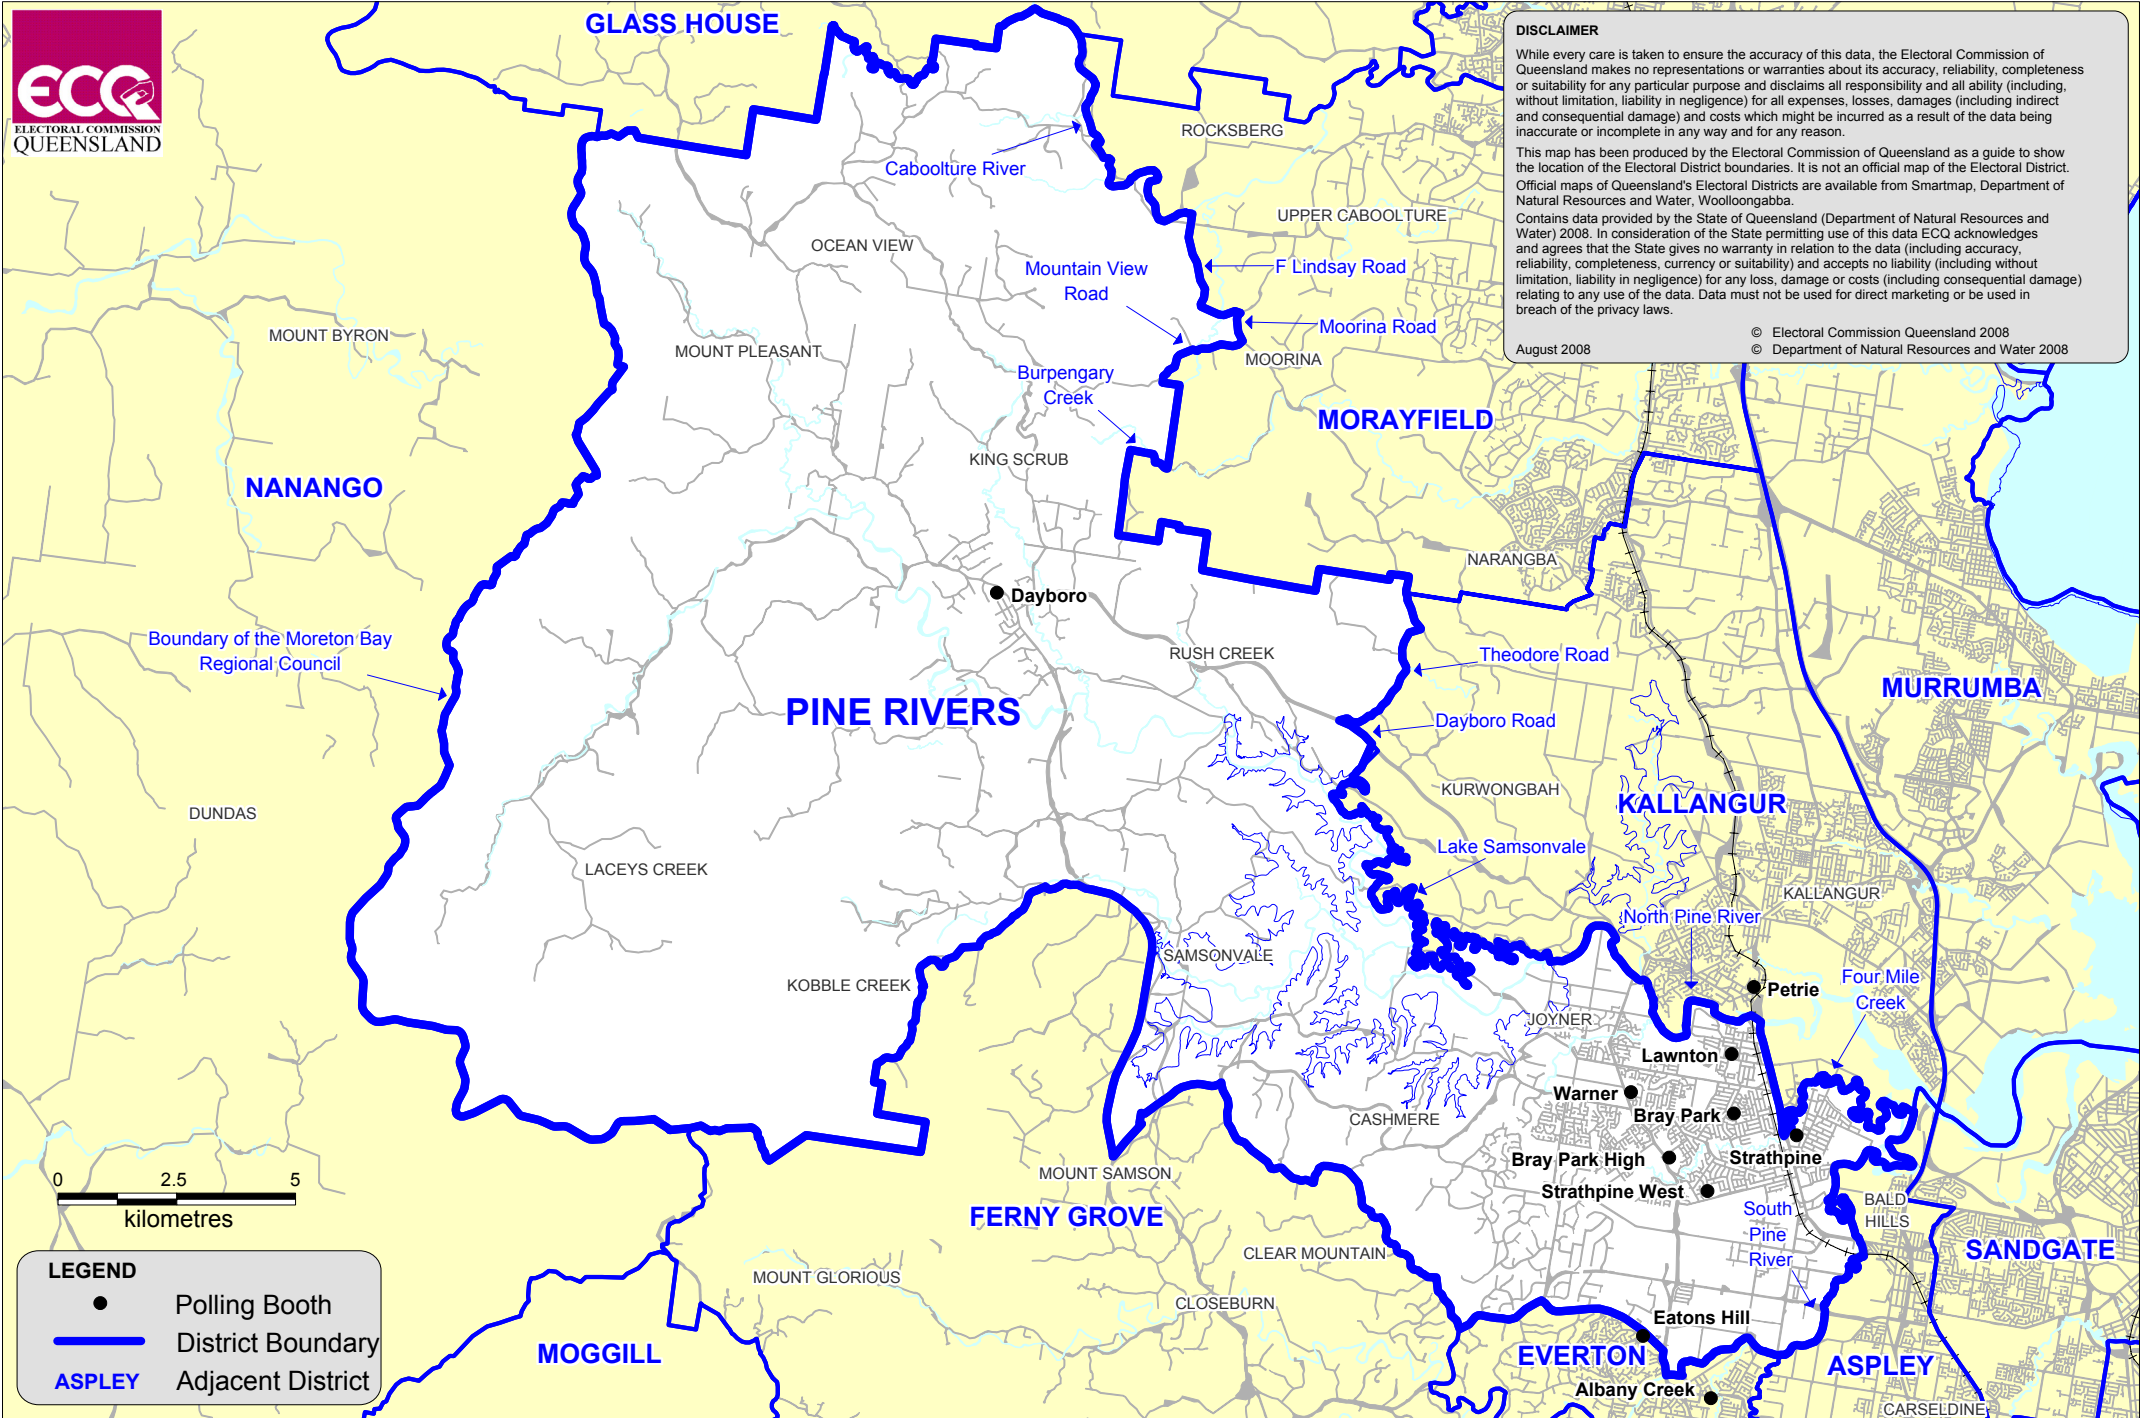

DISCLAIMER

While every care is taken to ensure the accuracy of this data, the Electoral Commission of Queensland makes no representations or warranties about its accuracy, reliability, completeness or suitability for any particular purpose and disclaims all responsibility and all ability (including, without limitation, liability in negligence) for all expenses, losses, damages (including indirect and consequential damage) and costs which might be incurred as a result of the data being inaccurate or incomplete in any way and for any reason.

This map has been produced by the Electoral Commission of Queensland as a guide to show the location of the Electoral District boundaries. It is not an official map of the Electoral District. Official maps of Queensland's Electoral Districts are available from Smartmap, Department of Natural Resources and Water, Woolloongabba.

Contains data provided by the State of Queensland (Department of Natural Resources and Water) 2008. In consideration of the State permitting use of this data ECQ acknowledges and agrees that the State gives no warranty in relation to the data (including accuracy, reliability, completeness, currency or suitability) and accepts no liability (including without limitation, liability in negligence) for any loss, damage or costs (including consequential damage) relating to any use of the data. Data must not be used for direct marketing or be used in breach of the privacy laws.

© Electoral Commission Queensland 2008
© Department of Natural Resources and Water 2008
August 2008

LEGEND

- Polling Booth
- District Boundary
- ASPLEY Adjacent District