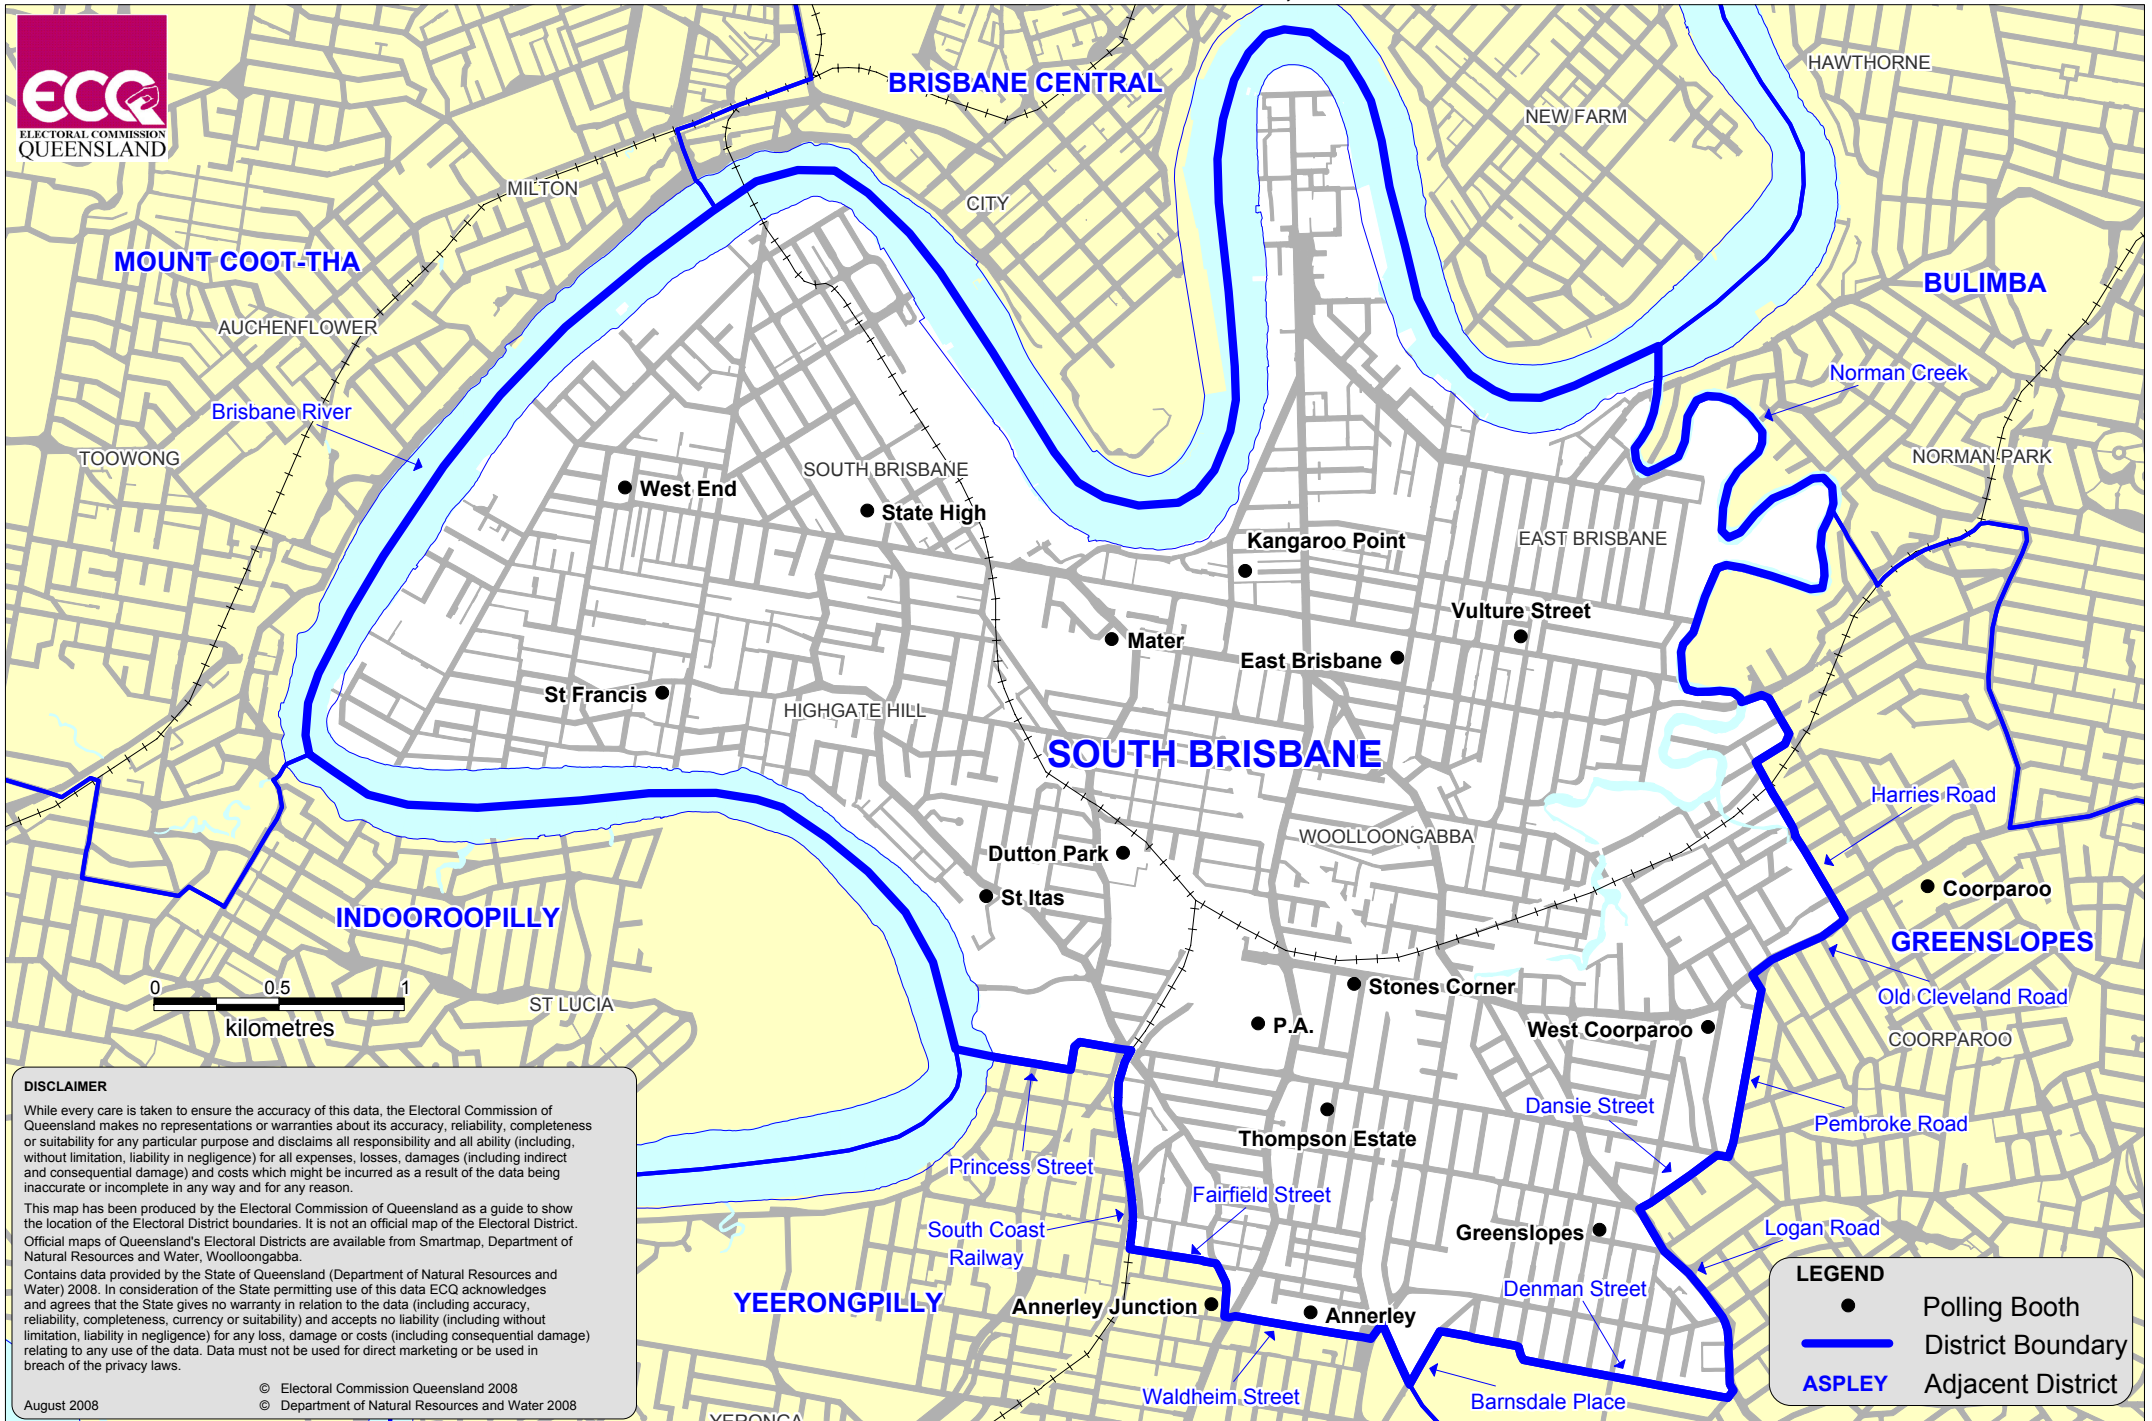

**QUEENSLAND STATE ELECTION 2009 SHOWING POLLING BOOTH LOCATIONS**  
**South Brisbane District Electors at Close of Roll: 29,790 No. of Booths: 18**

**DISCLAIMER**

While every care is taken to ensure the accuracy of this data, the Electoral Commission of Queensland makes no representations or warranties about its accuracy, reliability, completeness or suitability for any particular purpose and disclaims all responsibility and all ability (including, without limitation, liability in negligence) for all expenses, losses, damages (including indirect and consequential damage) and costs which might be incurred as a result of the data being inaccurate or incomplete in any way and for any reason.

This map has been produced by the Electoral Commission of Queensland as a guide to show the location of the Electoral District boundaries. It is not an official map of the Electoral District. Official maps of Queensland's Electoral Districts are available from Smartmap, Department of Natural Resources and Water, Woolloongabba.