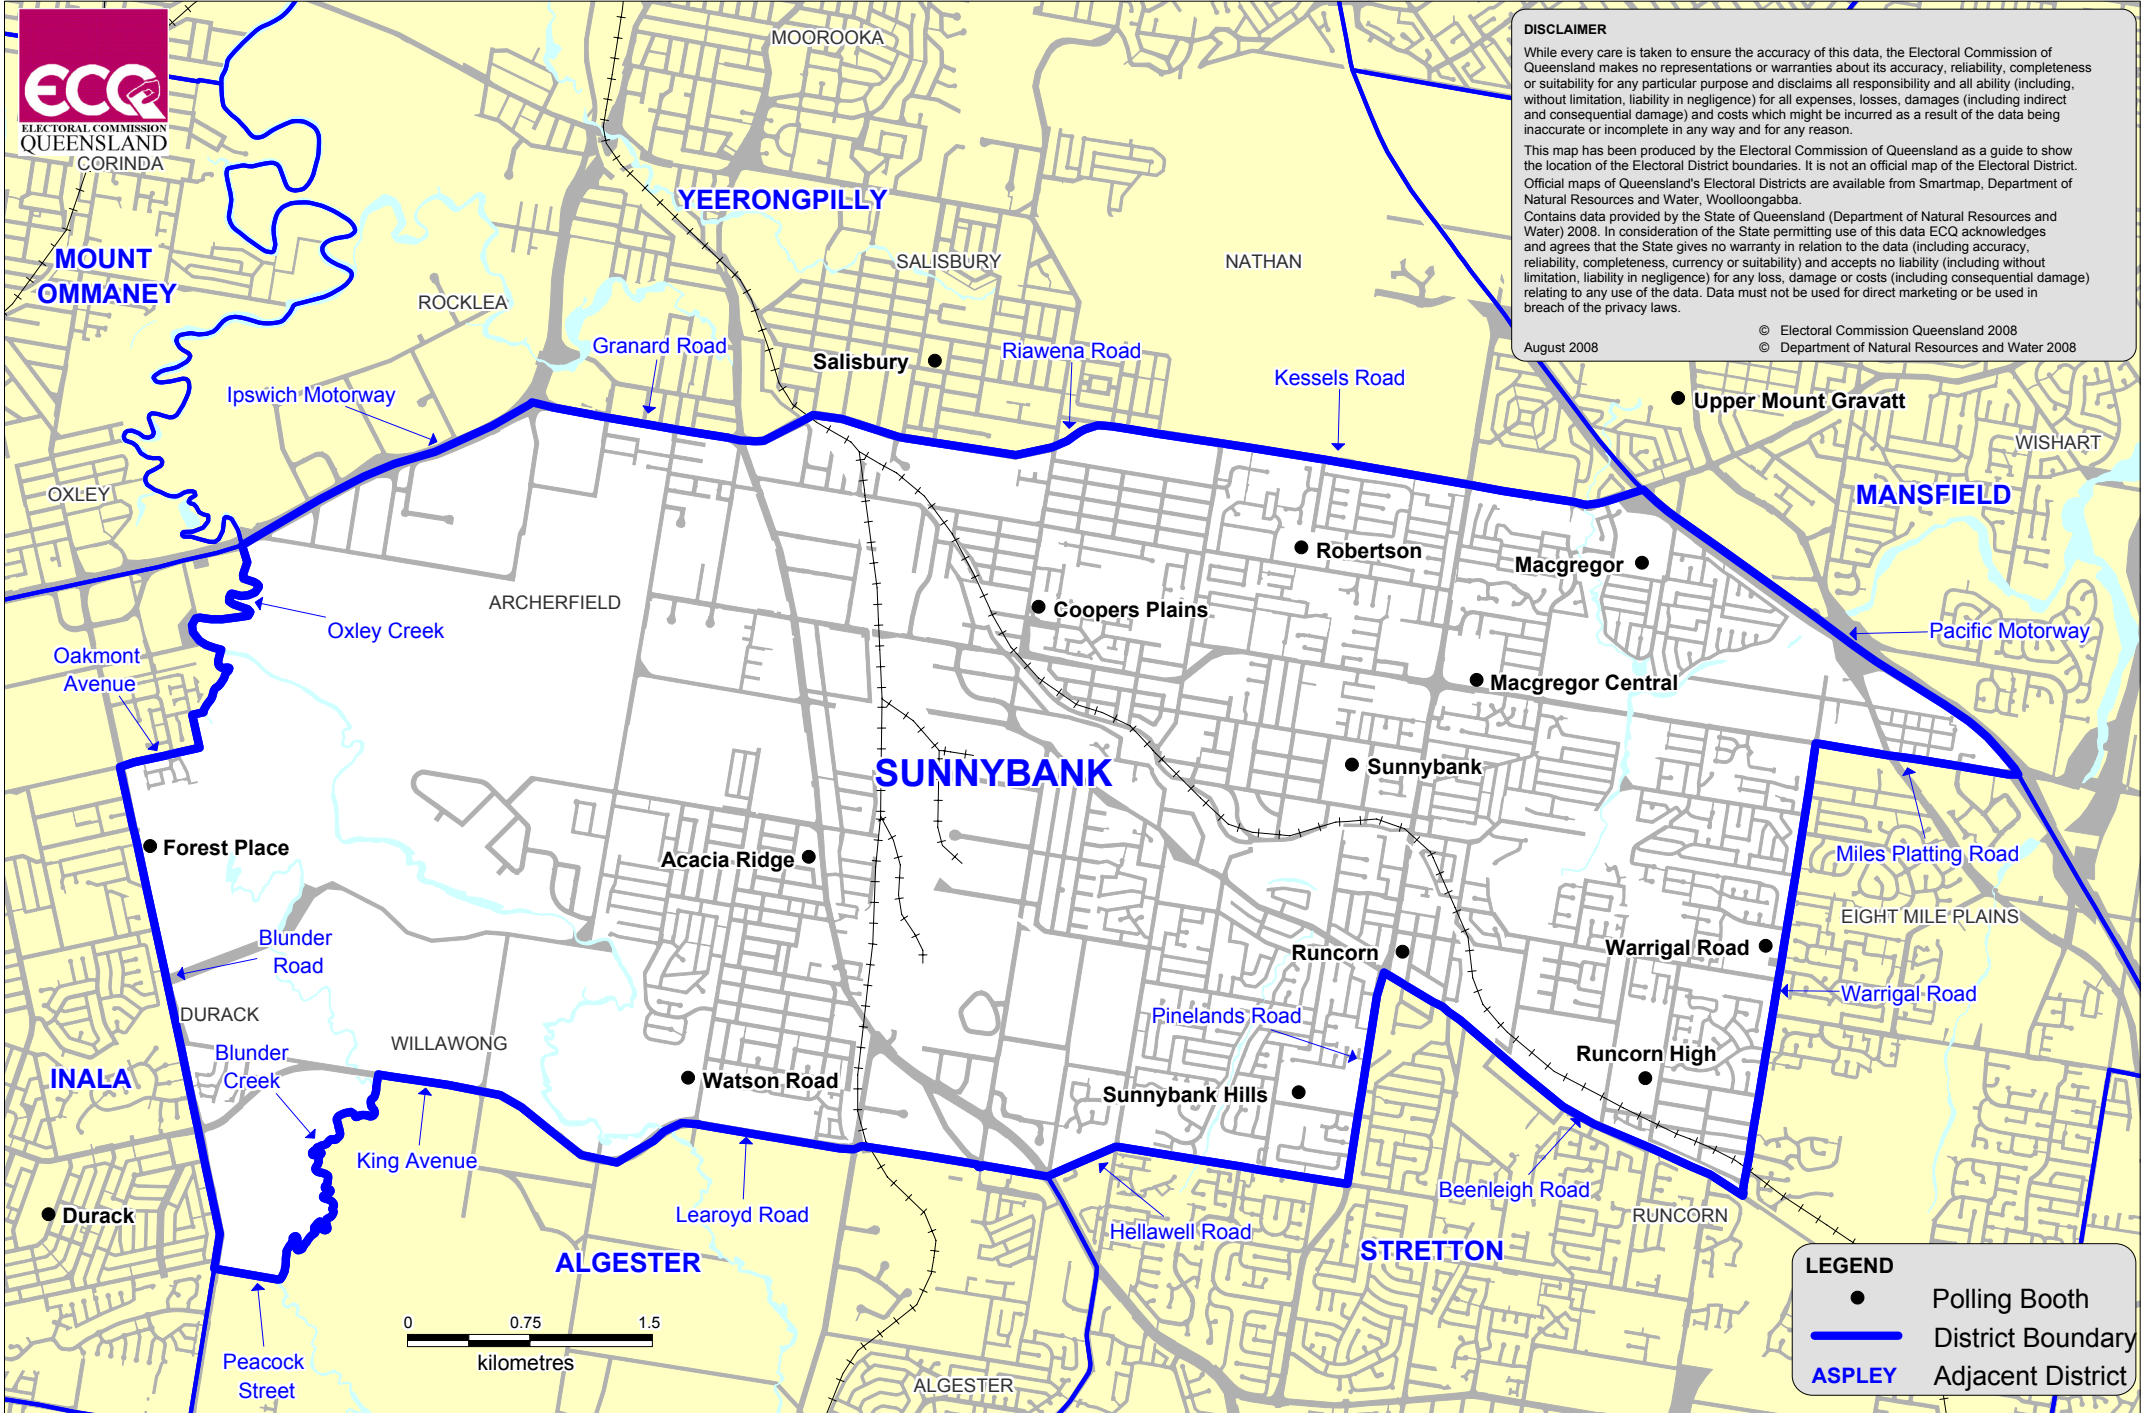

QUEENSLAND STATE ELECTION 2009 SHOWING POLLING BOOTH LOCATIONS
Sunnybank District Electors at Close of Roll: 30,060 No. of Booths: 16

DISCLAIMER

While every care is taken to ensure the accuracy of this data, the Electoral Commission of Queensland makes no representations or warranties about its accuracy, reliability, completeness or suitability for any particular purpose and disclaims all responsibility and all ability (including, without limitation, liability in negligence) for all expenses, losses, damages (including indirect and consequential damage) and costs which might be incurred as a result of the data being inaccurate or incomplete in any way and for any reason.

This map has been produced by the Electoral Commission of Queensland as a guide to show the location of the Electoral District boundaries. It is not an official map of the Electoral District. Official maps of Queensland's Electoral Districts are available from Smartmap, Department of Natural Resources and Water, Woolloongabba.