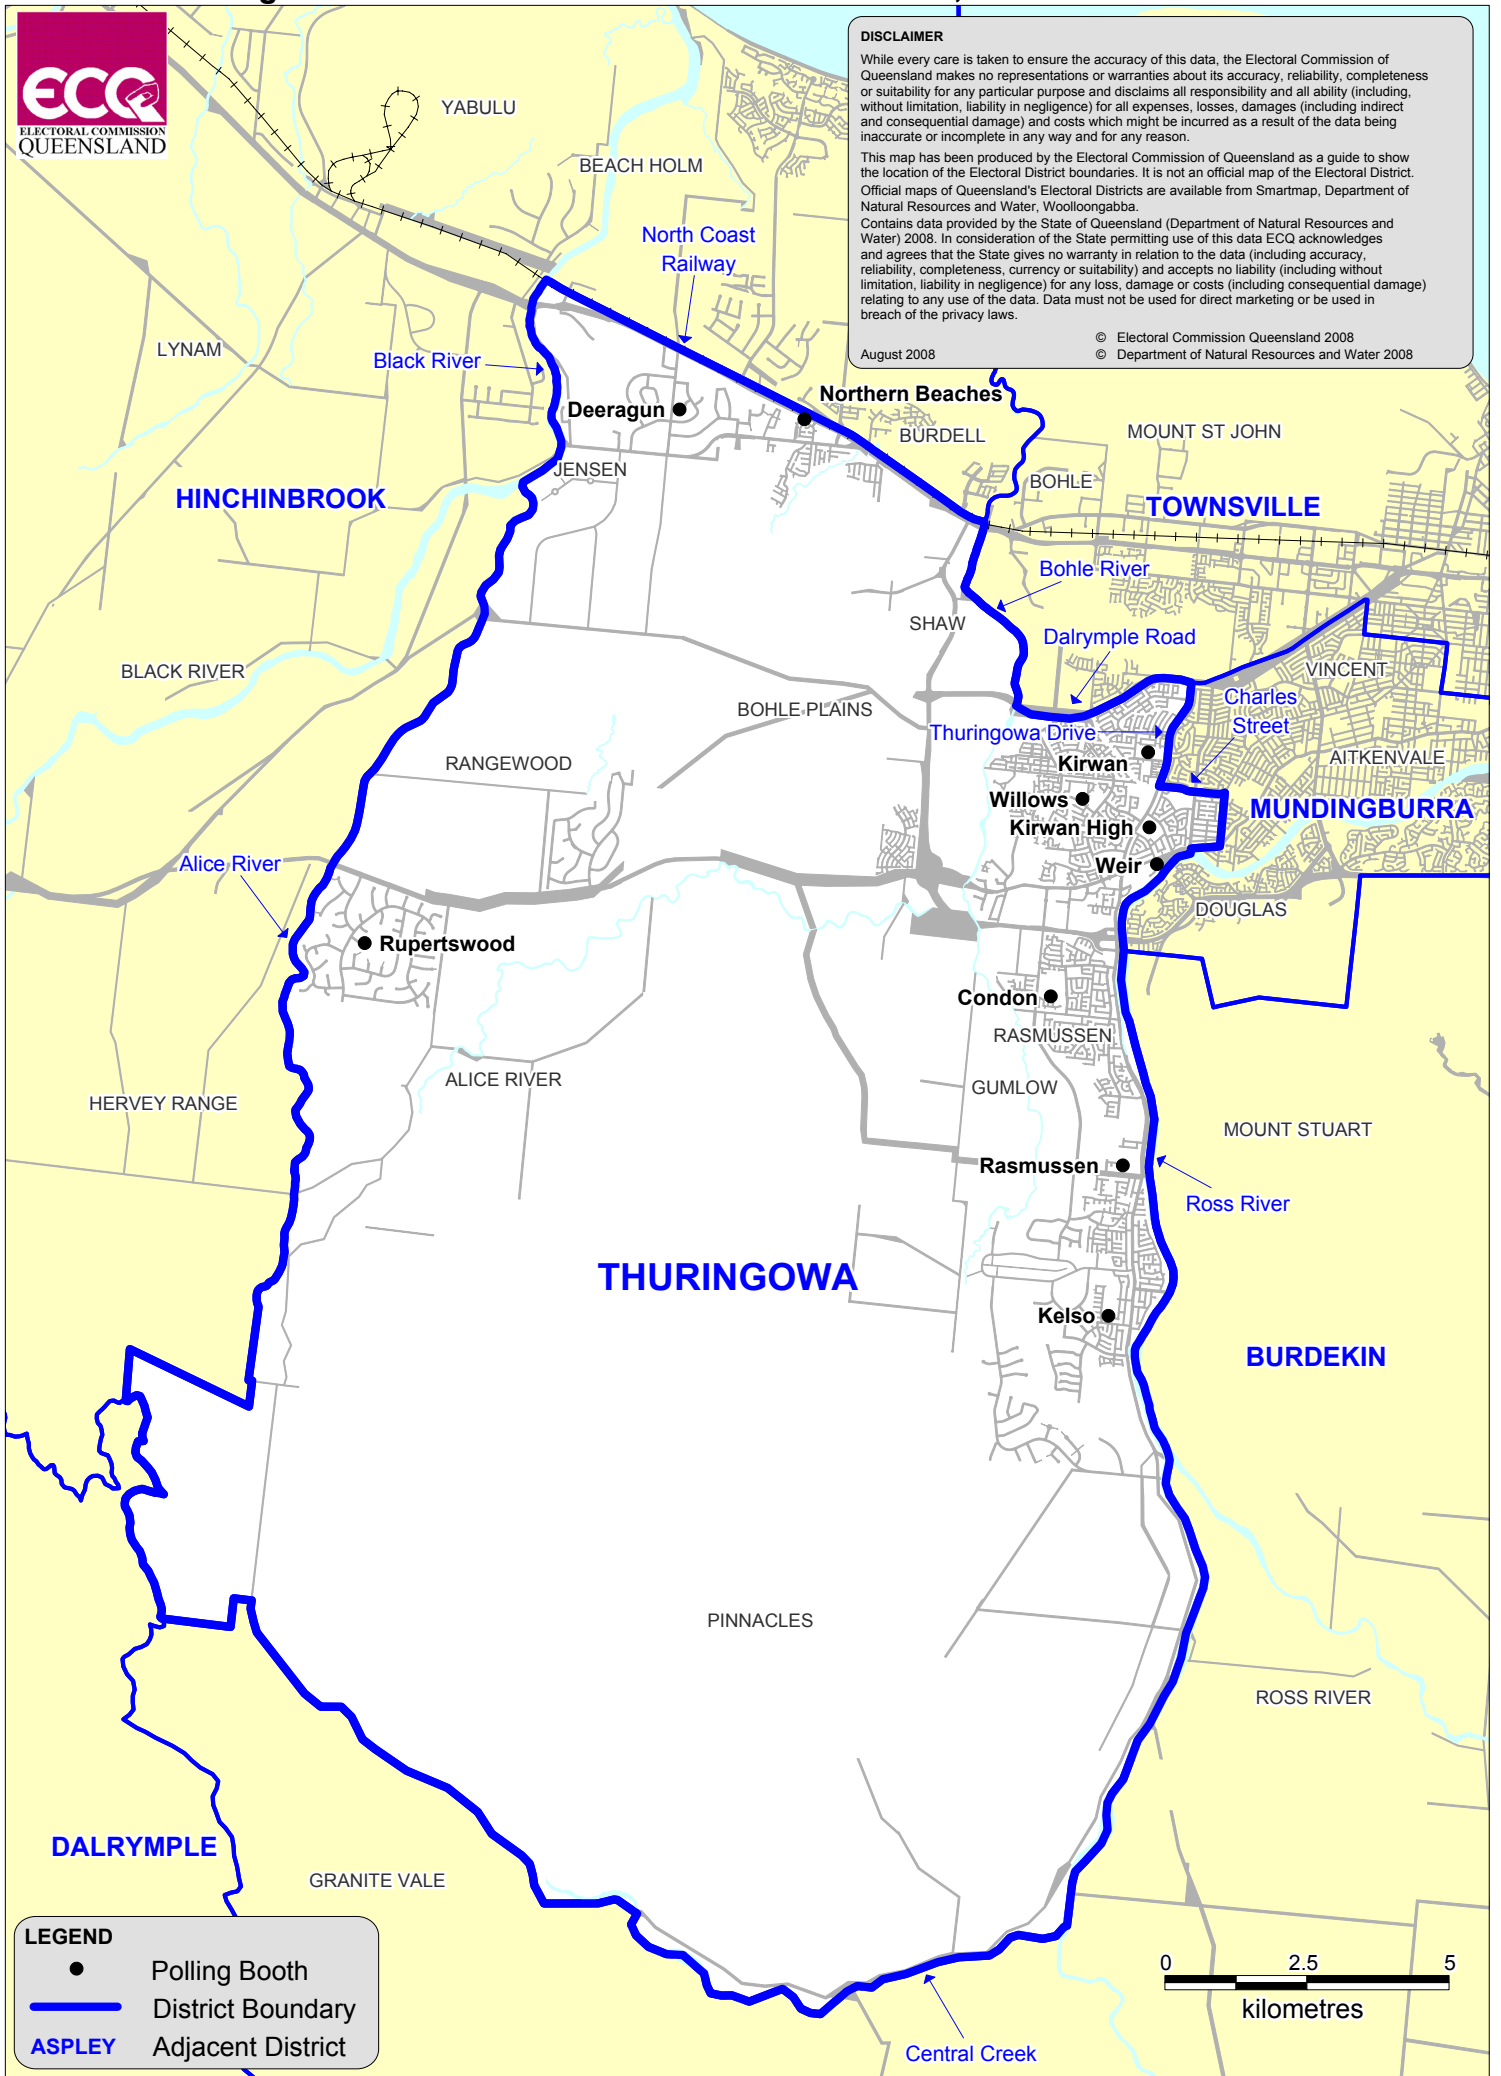

QUEENSLAND STATE ELECTION 2009 SHOWING POLLING BOOTH LOCATIONS
Thuringowa District Electors at Close of Roll: 29,954 No. of Booths: 11

DISCLAIMER
 While every care is taken to ensure the accuracy of this data, the Electoral Commission of Queensland makes no representations or warranties about its accuracy, reliability, completeness or suitability for any particular purpose and disclaims all responsibility and all ability (including, without limitation, liability in negligence) for all expenses, losses, damages (including indirect and consequential damage) and costs which might be incurred as a result of the data being inaccurate or incomplete in any way and for any reason.
 This map has been produced by the Electoral Commission of Queensland as a guide to show the location of the Electoral District boundaries. It is not an official map of the Electoral District. Official maps of Queensland's Electoral Districts are available from Smartmap, Department of Natural Resources and Water, Woolloongabba.
 Contains data provided by the State of Queensland (Department of Natural Resources and Water) 2008. In consideration of the State permitting use of this data ECQ acknowledges and agrees that the State gives no warranty in relation to the data (including accuracy, reliability, completeness, currency or suitability) and accepts no liability (including without limitation, liability in negligence) for any loss, damage or costs (including consequential damage) relating to any use of the data. Data must not be used for direct marketing or be used in breach of the privacy laws.
 © Electoral Commission Queensland 2008
 © Department of Natural Resources and Water 2008
 August 2008

LEGEND

- Polling Booth
- District Boundary
- ASPLEY Adjacent District