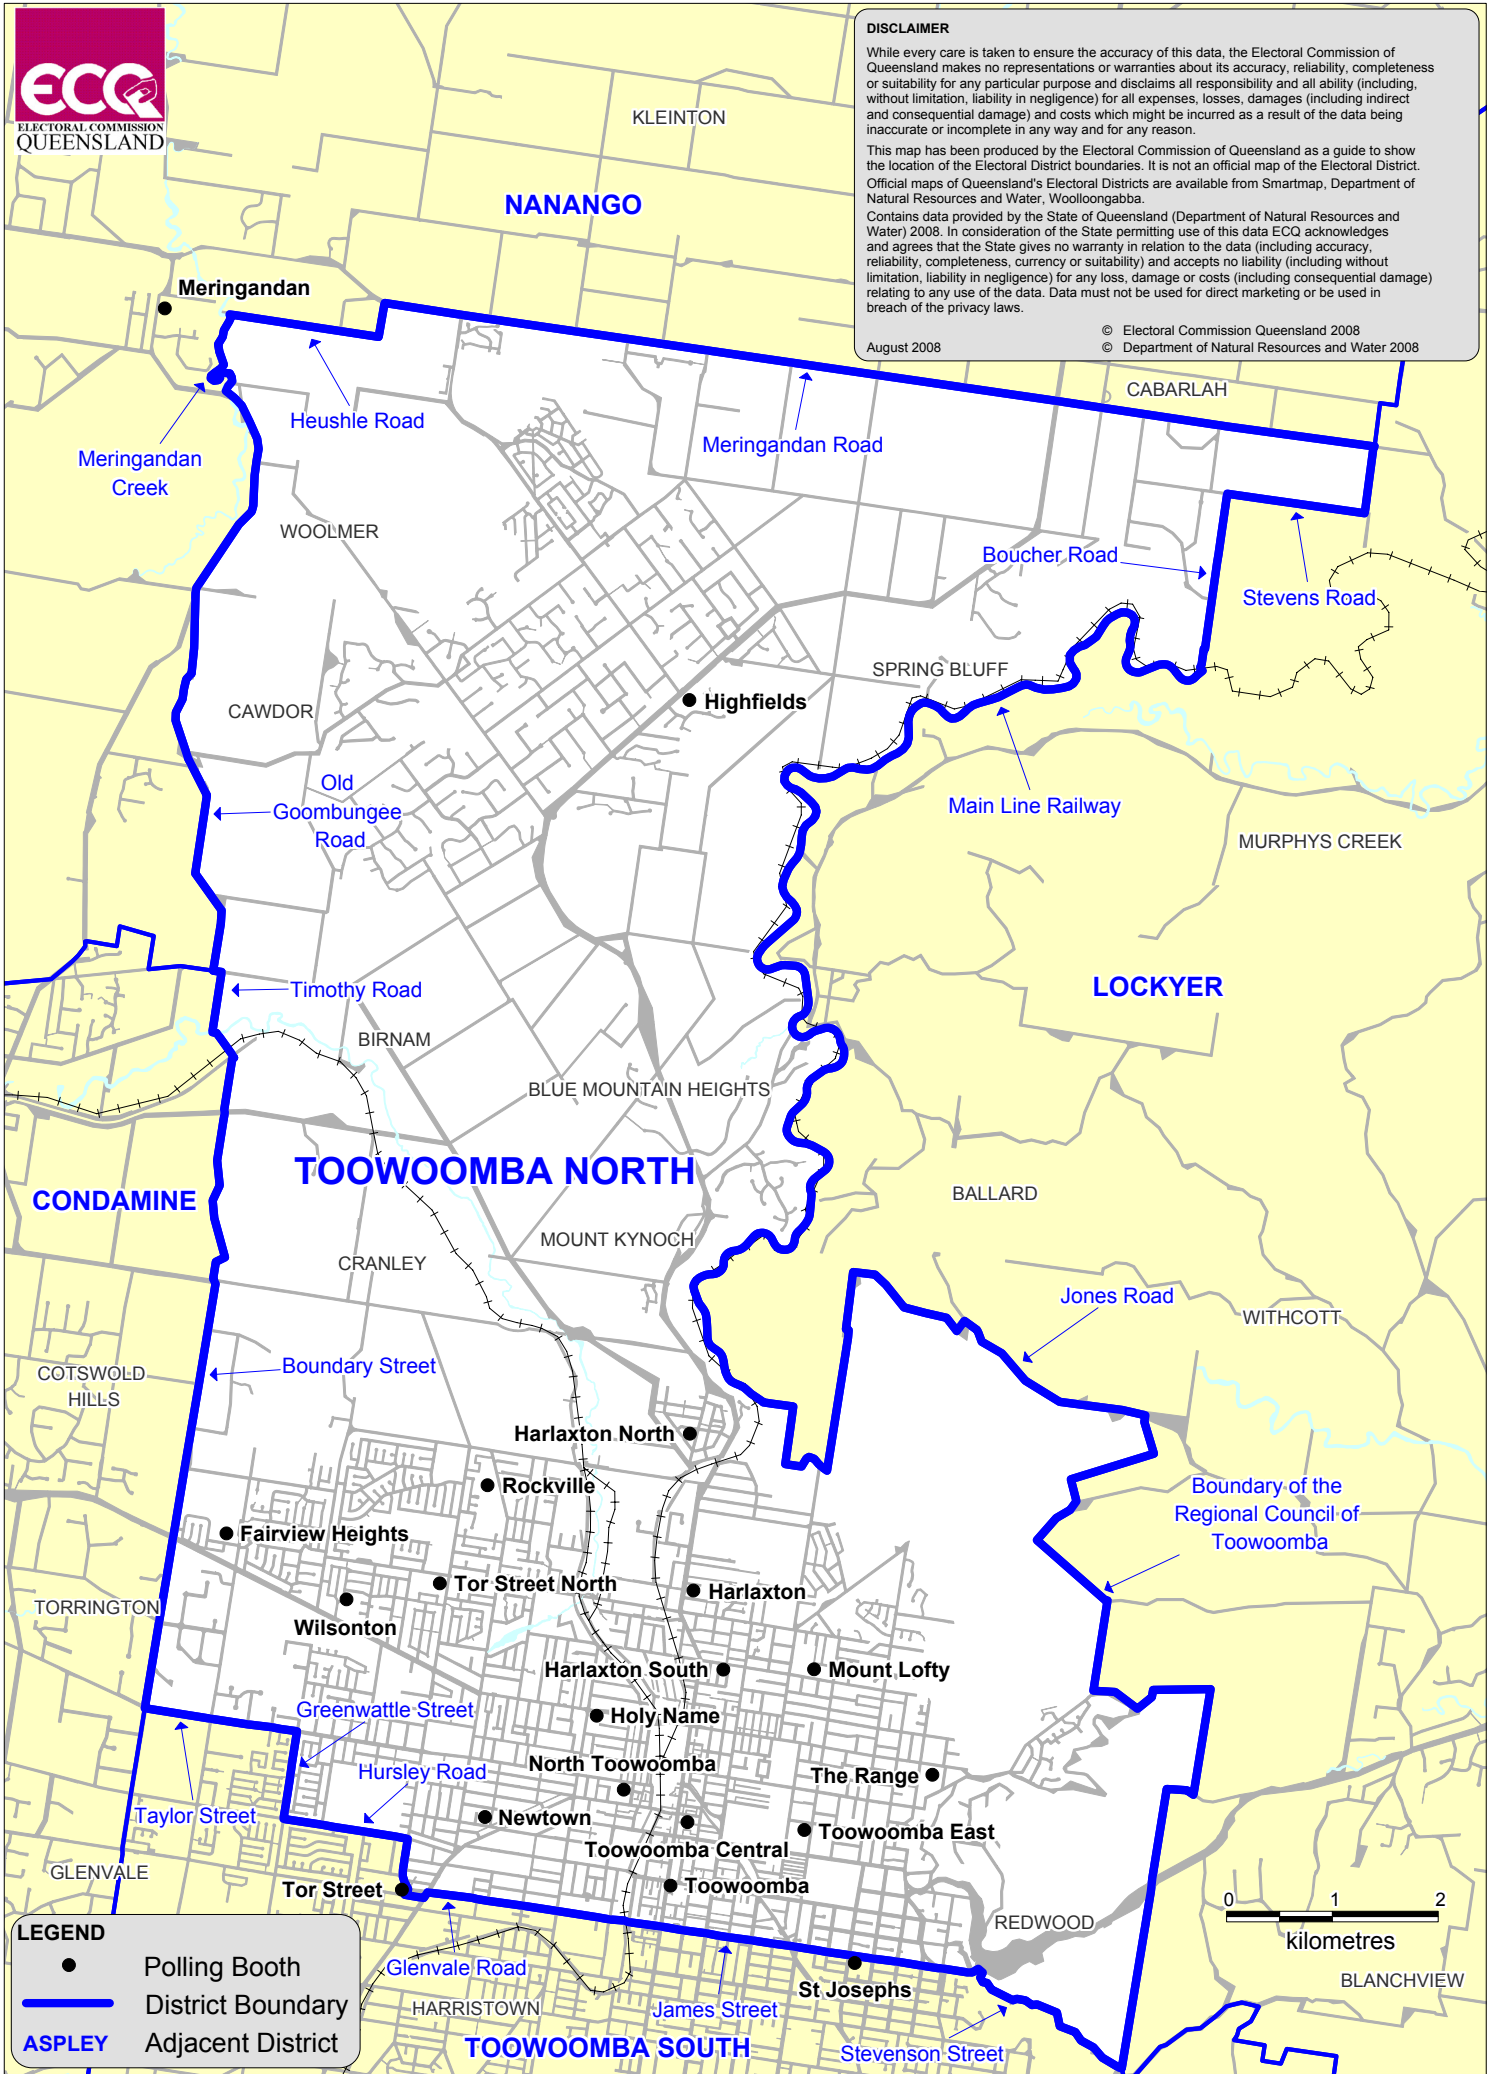

QUEENSLAND STATE ELECTION 2009 SHOWING POLLING BOOTH LOCATIONS

Toowoomba North District Electors at Close of Roll: 32,402 No. of Booths: 20

DISCLAIMER

While every care is taken to ensure the accuracy of this data, the Electoral Commission of Queensland makes no representations or warranties about its accuracy, reliability, completeness or suitability for any particular purpose and disclaims all responsibility and all ability (including, without limitation, liability in negligence) for all expenses, losses, damages (including indirect and consequential damage) and costs which might be incurred as a result of the data being inaccurate or incomplete in any way and for any reason.

This map has been produced by the Electoral Commission of Queensland as a guide to show the location of the Electoral District boundaries. It is not an official map of the Electoral District. Official maps of Queensland's Electoral Districts are available from Smartmap, Department of Natural Resources and Water, Woolloongabba.

© Electoral Commission Queensland 2008
 © Department of Natural Resources and Water 2008

August 2008

LEGEND

- Polling Booth
- District Boundary
- ASPLEY Adjacent District