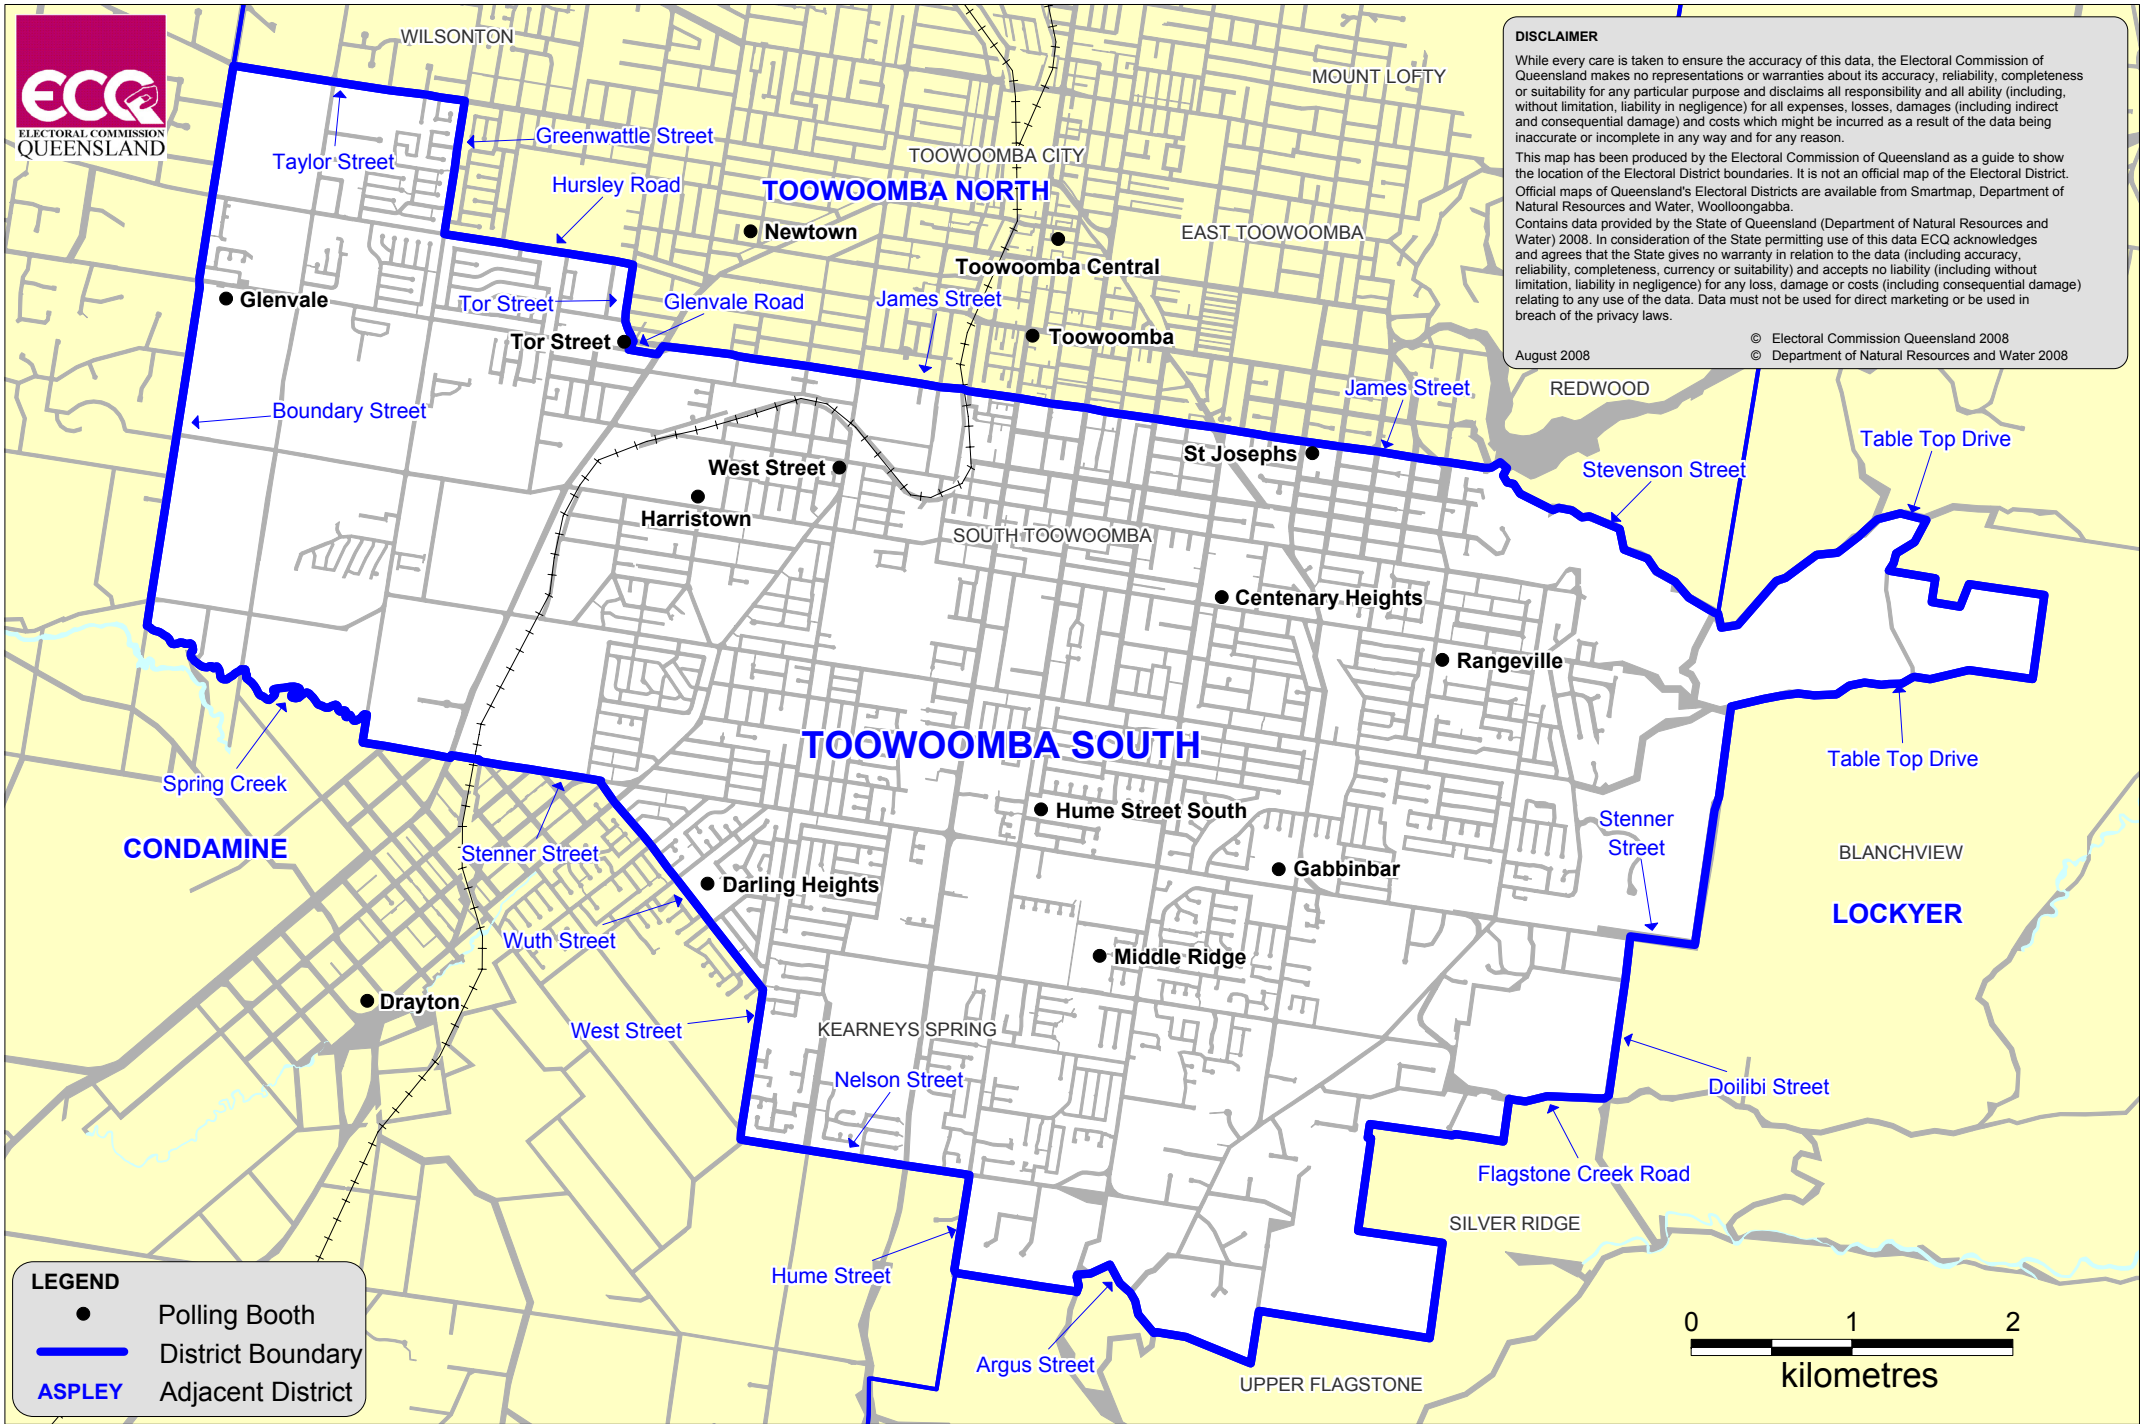

**QUEENSLAND STATE ELECTION 2009 SHOWING POLLING BOOTH LOCATIONS**  
**Toowoomba South District Electors at Close of Roll: 32,525 No. of Booths: 16**

**DISCLAIMER**  
 While every care is taken to ensure the accuracy of this data, the Electoral Commission of Queensland makes no representations or warranties about its accuracy, reliability, completeness or suitability for any particular purpose and disclaims all responsibility and all ability (including, without limitation, liability in negligence) for all expenses, losses, damages (including indirect and consequential damage) and costs which might be incurred as a result of the data being inaccurate or incomplete in any way and for any reason.  
 This map has been produced by the Electoral Commission of Queensland as a guide to show the location of the Electoral District boundaries. It is not an official map of the Electoral District. Official maps of Queensland's Electoral Districts are available from Smartmap, Department of Natural Resources and Water, Woolloongabba.  
 Contains data provided by the State of Queensland (Department of Natural Resources and Water) 2008. In consideration of the State permitting use of this data ECQ acknowledges and agrees that the State gives no warranty in relation to the data (including accuracy, reliability, completeness, currency or suitability) and accepts no liability (including without limitation, liability in negligence) for any loss, damage or costs (including consequential damage) relating to any use of the data. Data must not be used for direct marketing or be used in breach of the privacy laws.  
 August 2008 © Electoral Commission Queensland 2008 © Department of Natural Resources and Water 2008

**LEGEND**

- Polling Booth
- District Boundary
- ASPLEY Adjacent District