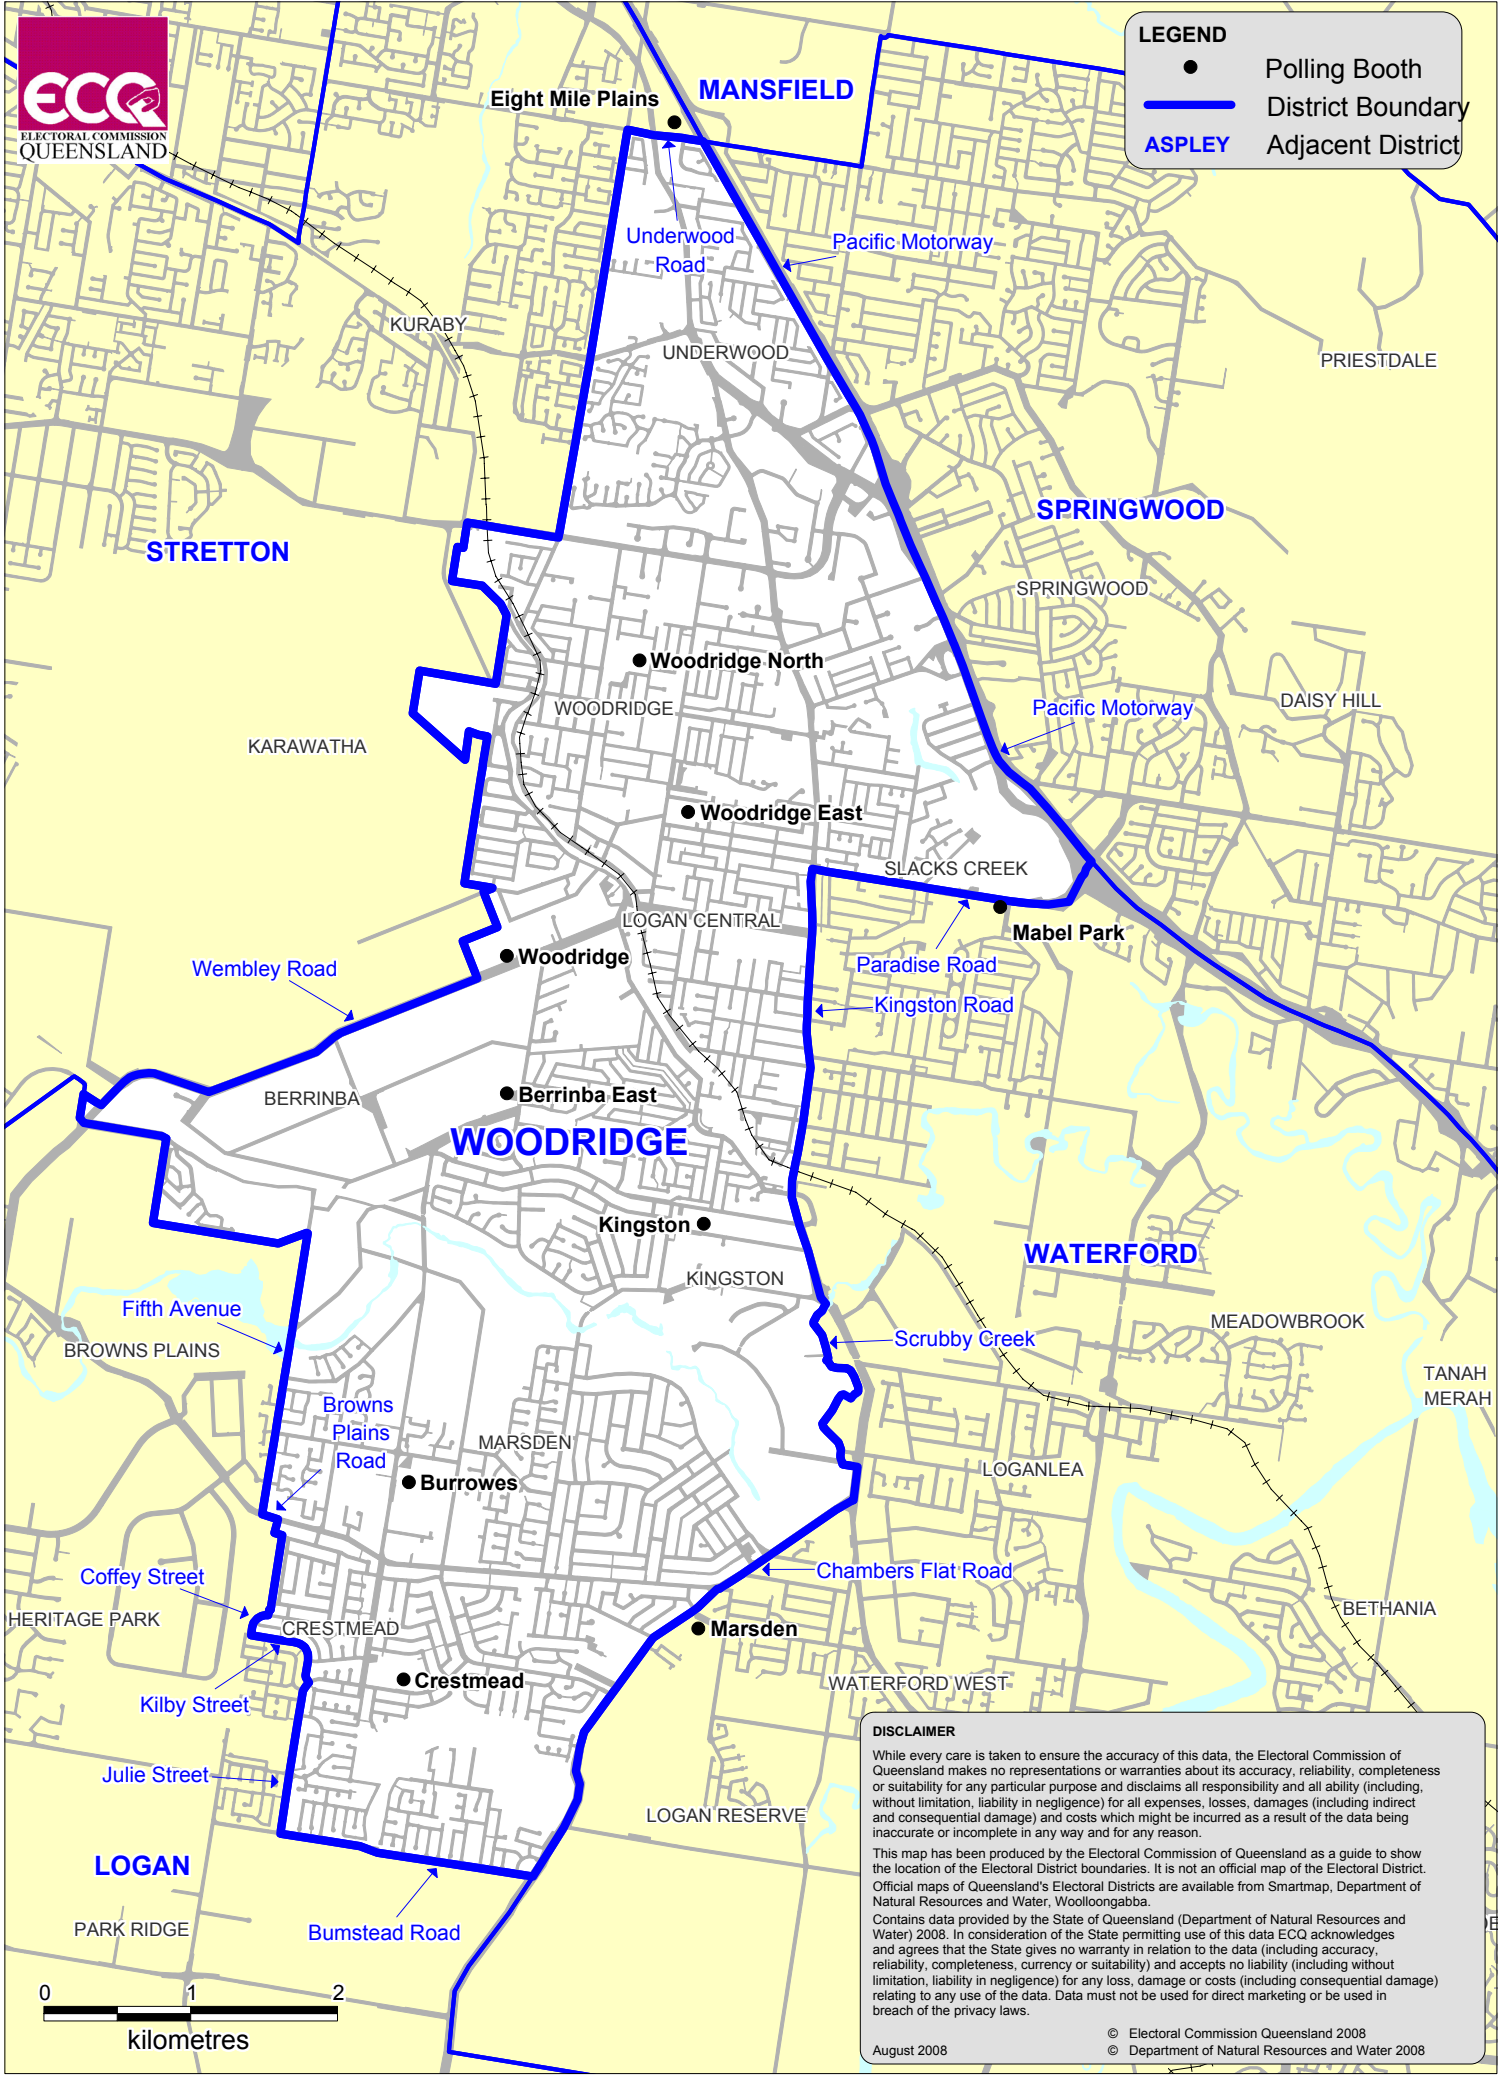

QUEENSLAND STATE ELECTION 2009 SHOWING POLLING BOOTH LOCATIONS
Woodridge District Electors at Close of Roll: 29,400 No. of Booths: 11

LEGEND

- Polling Booth
- District Boundary
- ASPLEY Adjacent District

This map has been produced by the Electoral Commission of Queensland as a guide to show the location of the Electoral District boundaries. It is not an official map of the Electoral District. Official maps of Queensland's Electoral Districts are available from Smartmap, Department of Natural Resources and Water, Woolloongabba.