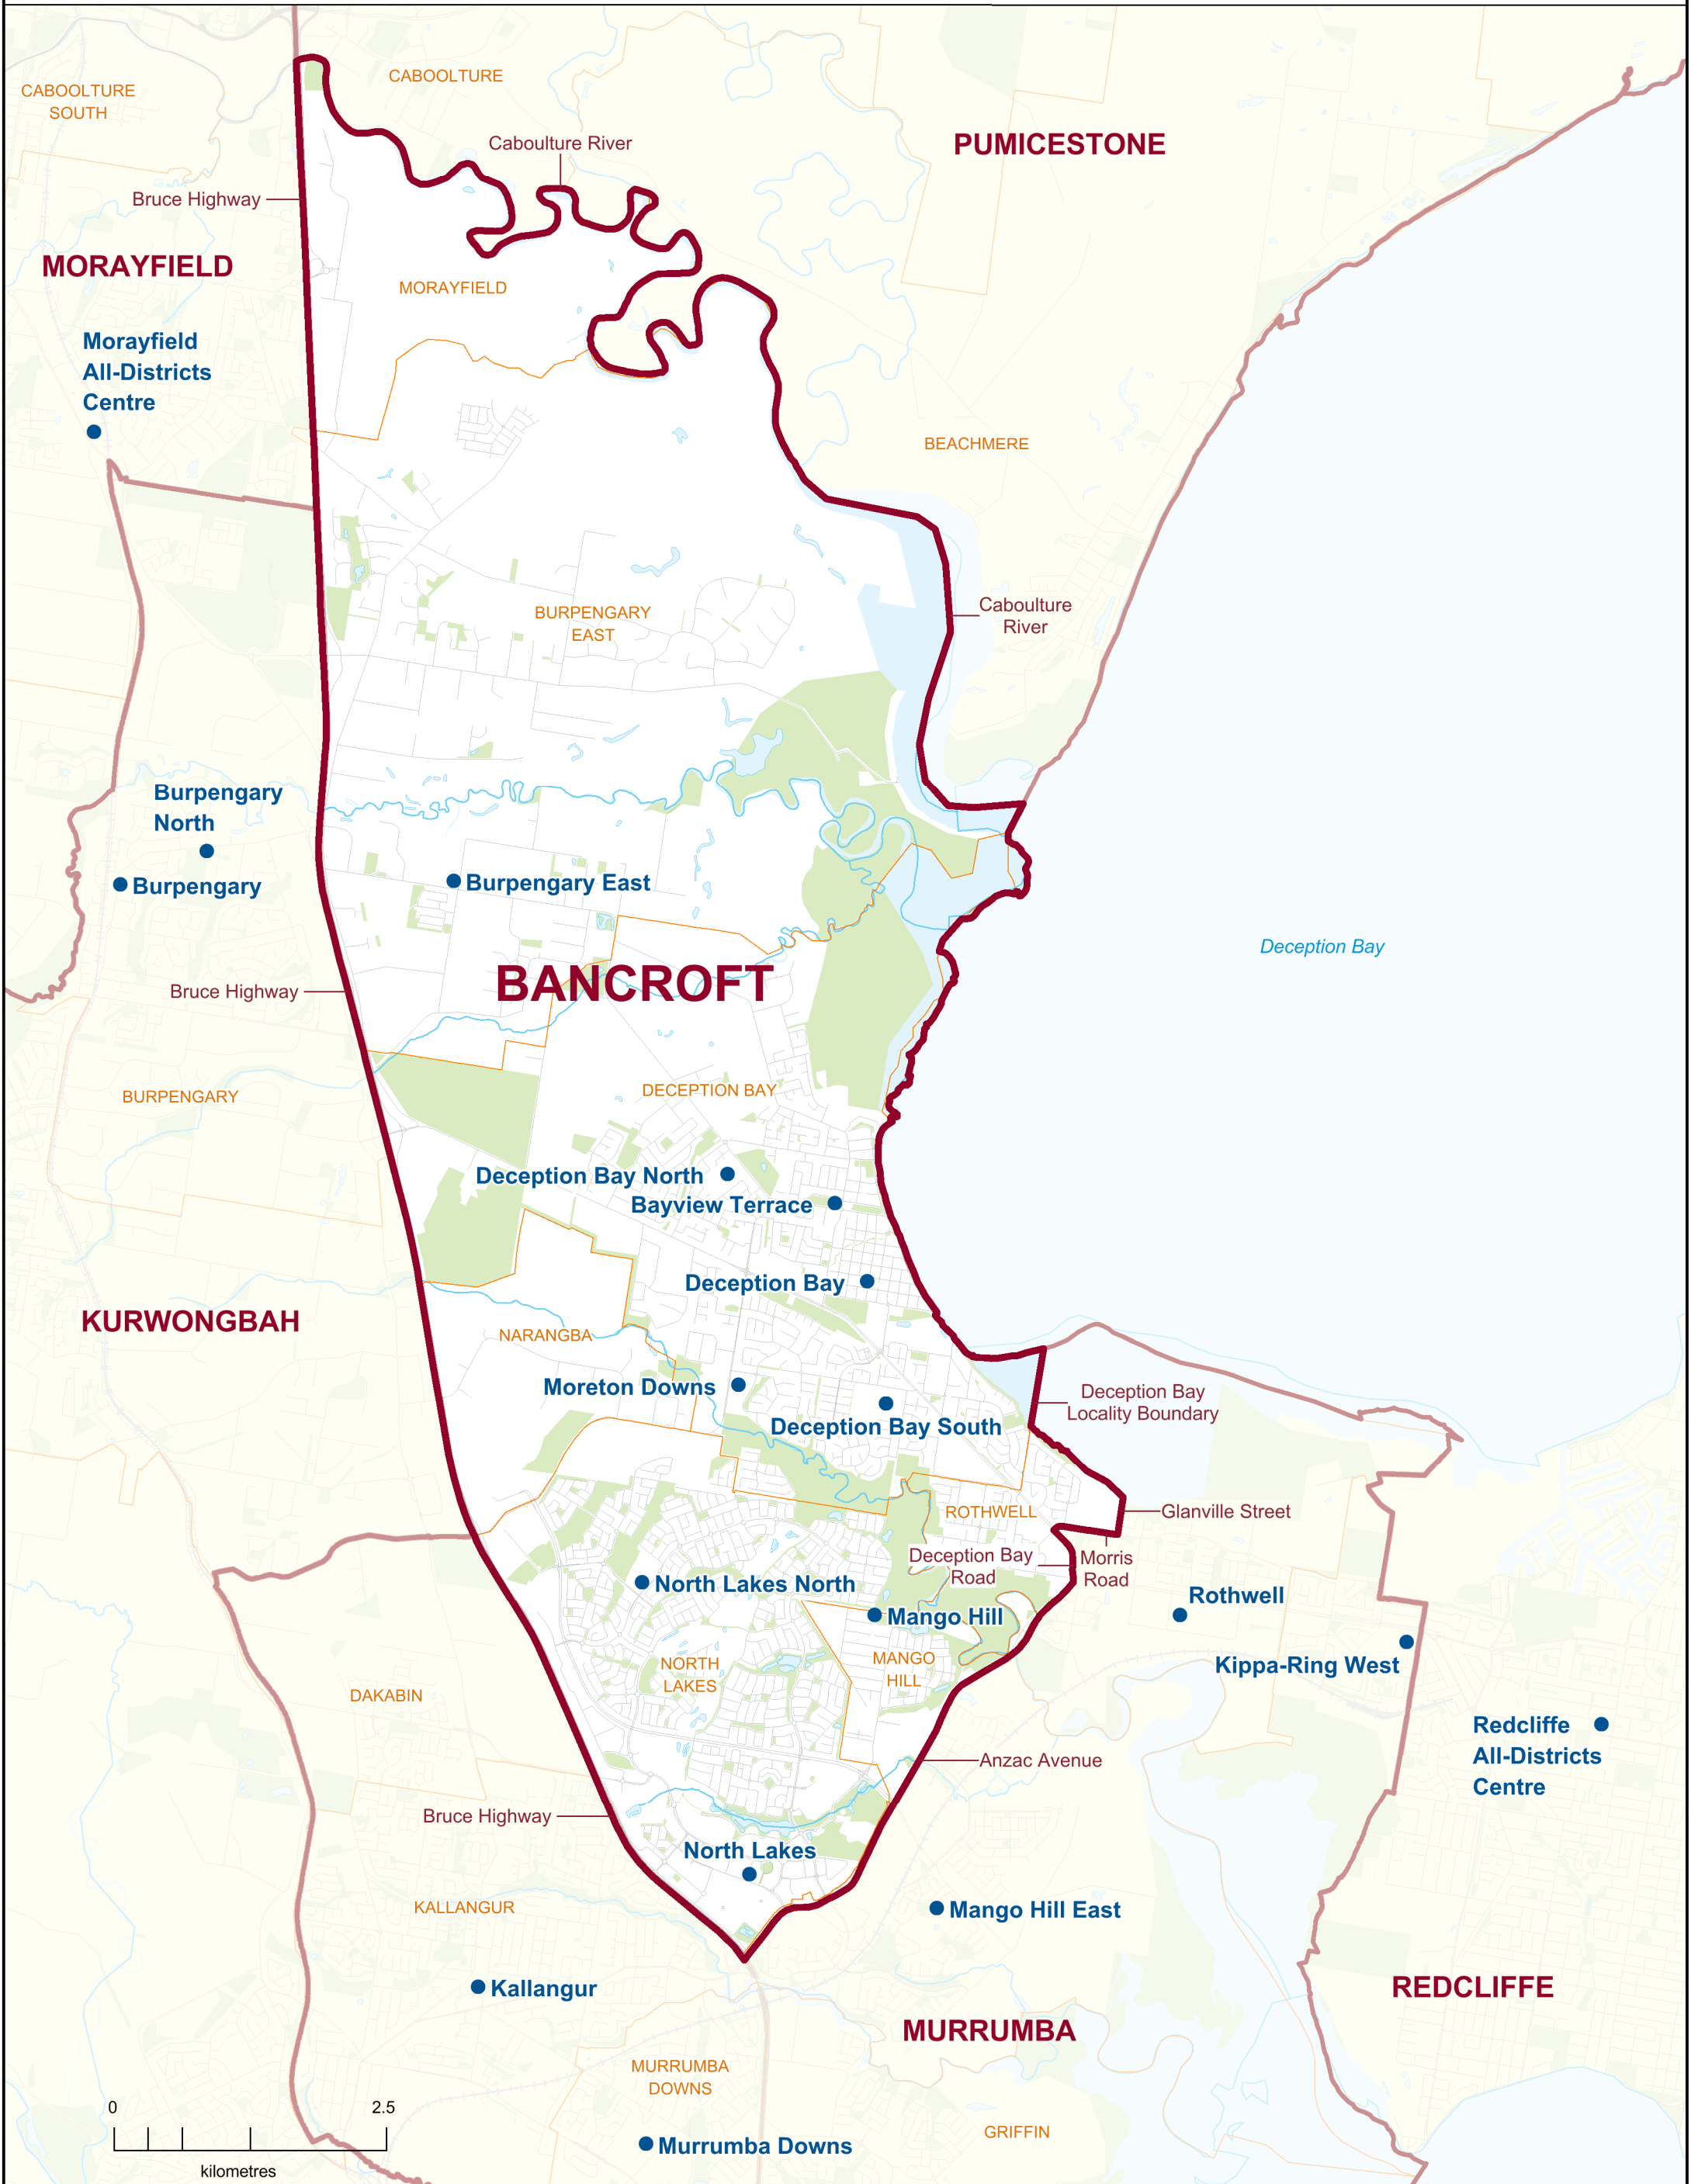

**2017 QUEENSLAND STATE ELECTION**  
**Polling Booth Locations**  
**ELECTORAL DISTRICT OF**  
**BANCROFT**  
**ELECTION DATE: 25 November 2017**

- Polling Booth
- District Boundary
- Locality Boundary
- Road
- Watercourse / Waterbody
- Reserve / Park

**DISCLAIMER**  
 This map has been produced by the ECQ as a guide only, to show electoral boundaries and polling booths.  
 This product was created using datasets from various authoritative sources and has been provided 'As Is'. ECQ therefore does not accept liability for any expenses, losses, damages caused by use of this product.

## Polling Booth Locations