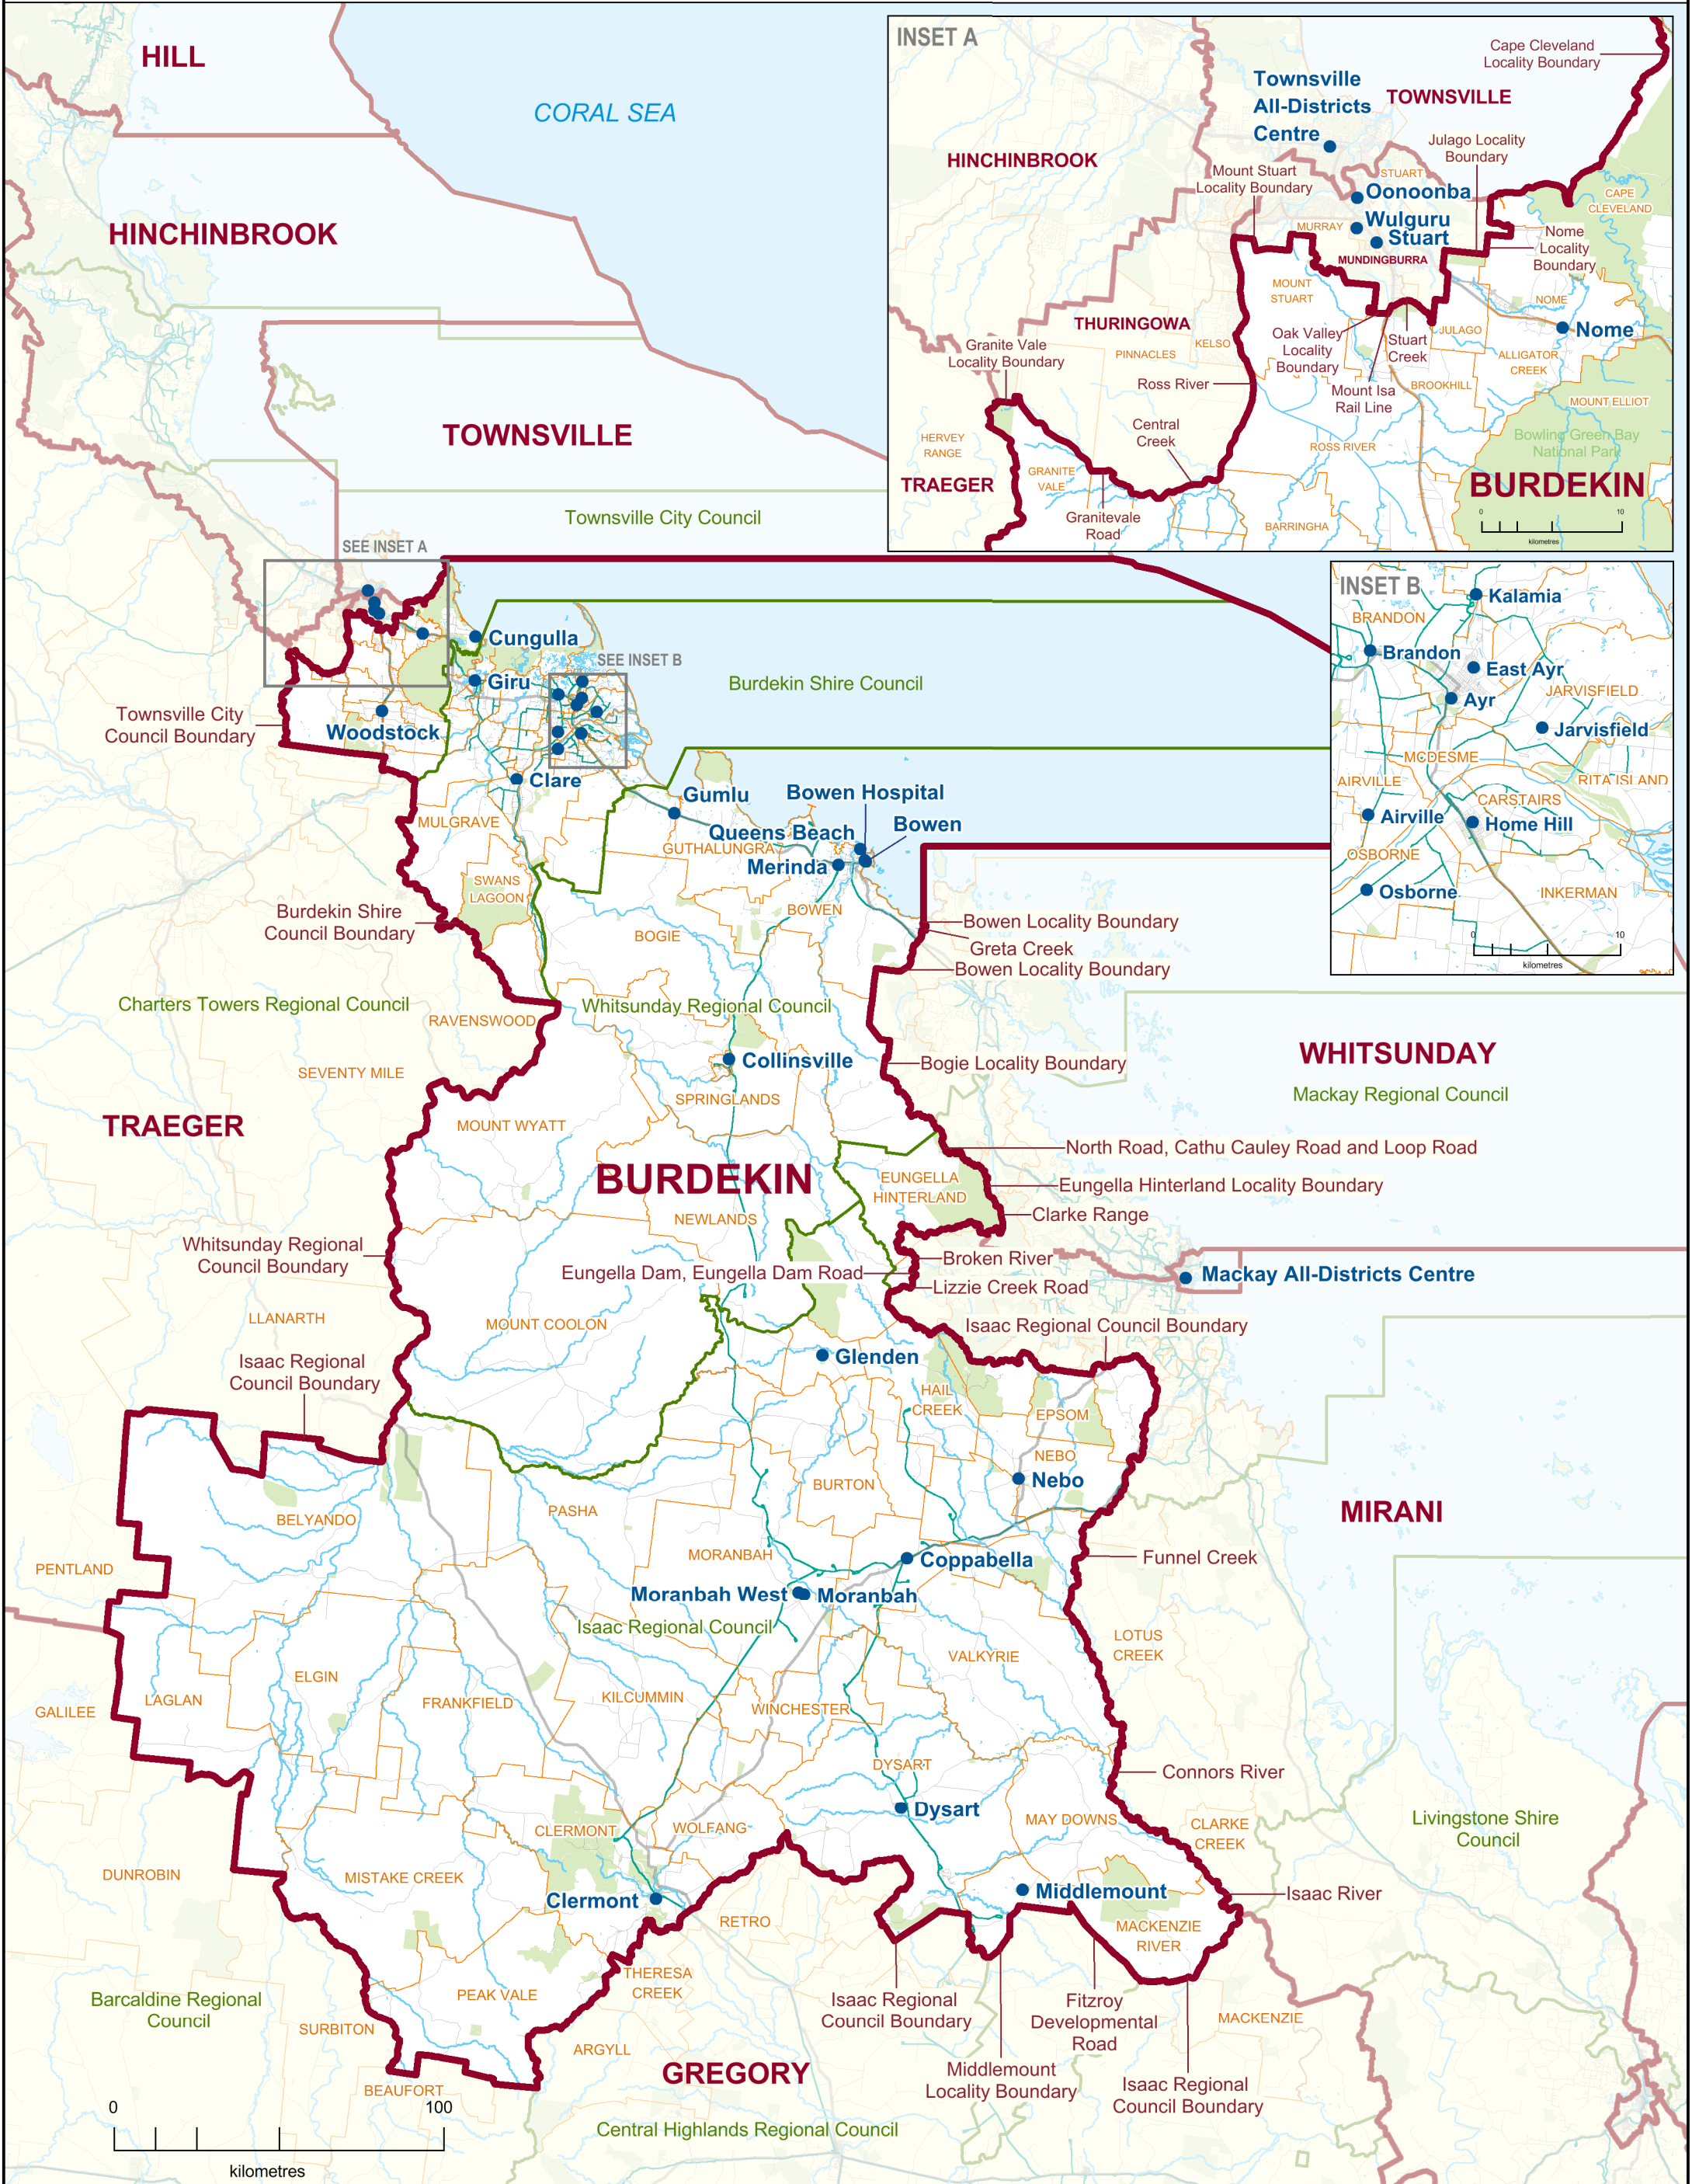

2017 QUEENSLAND STATE ELECTION
Polling Booth Locations
ELECTORAL DISTRICT OF
BURDEKIN
ELECTION DATE: 25 November 2017

- Polling Booth
- District Boundary
- Locality Boundary
- Road
- Watercourse / Waterbody
- Reserve / Park

DISCLAIMER
 This map has been produced by the ECQ as a guide only, to show electoral boundaries and polling booths.
 This product was created using datasets from various authoritative sources and has been provided 'As Is'. ECQ therefore does not accept liability for any expenses, losses, damages caused by use of this product.