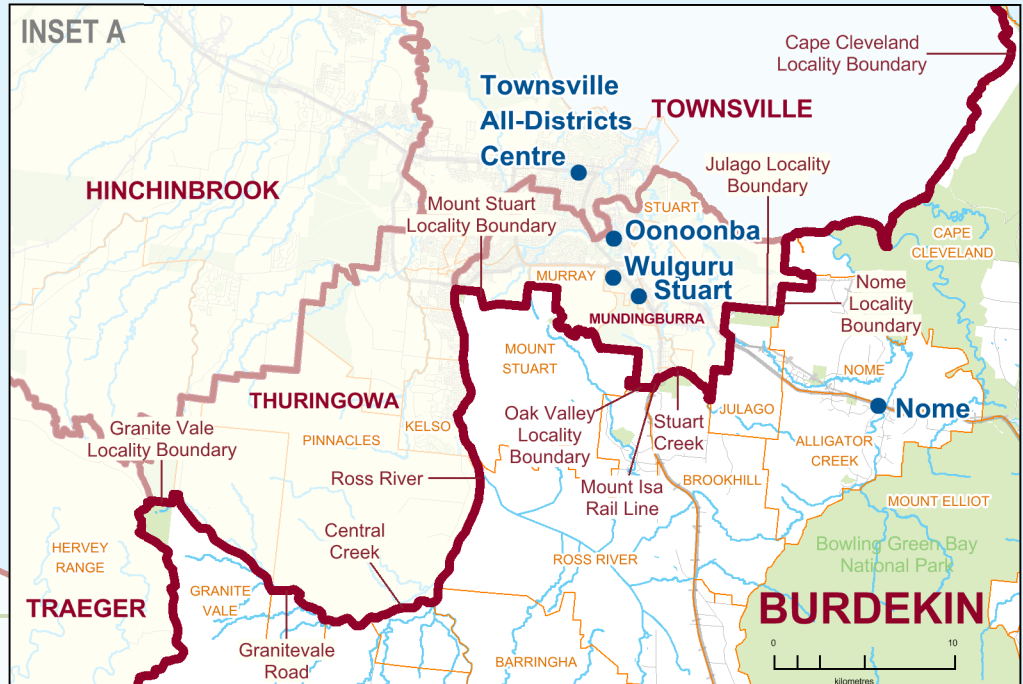

2017 QUEENSLAND STATE ELECTION
Polling Booth Locations
ELECTORAL DISTRICT OF
BURDEKIN
ELECTION DATE: 25 November 2017

- Polling Booth
- District Boundary
- Locality Boundary
- Road
- Watercourse / Waterbody
- Reserve / Park

DISCLAIMER
 This map has been produced by the ECQ as a guide only, to show electoral boundaries and polling booths.
 This product was created using datasets from various authoritative sources and has been provided 'As Is'. ECQ therefore does not accept liability for any expenses, losses, damages caused by use of this product.