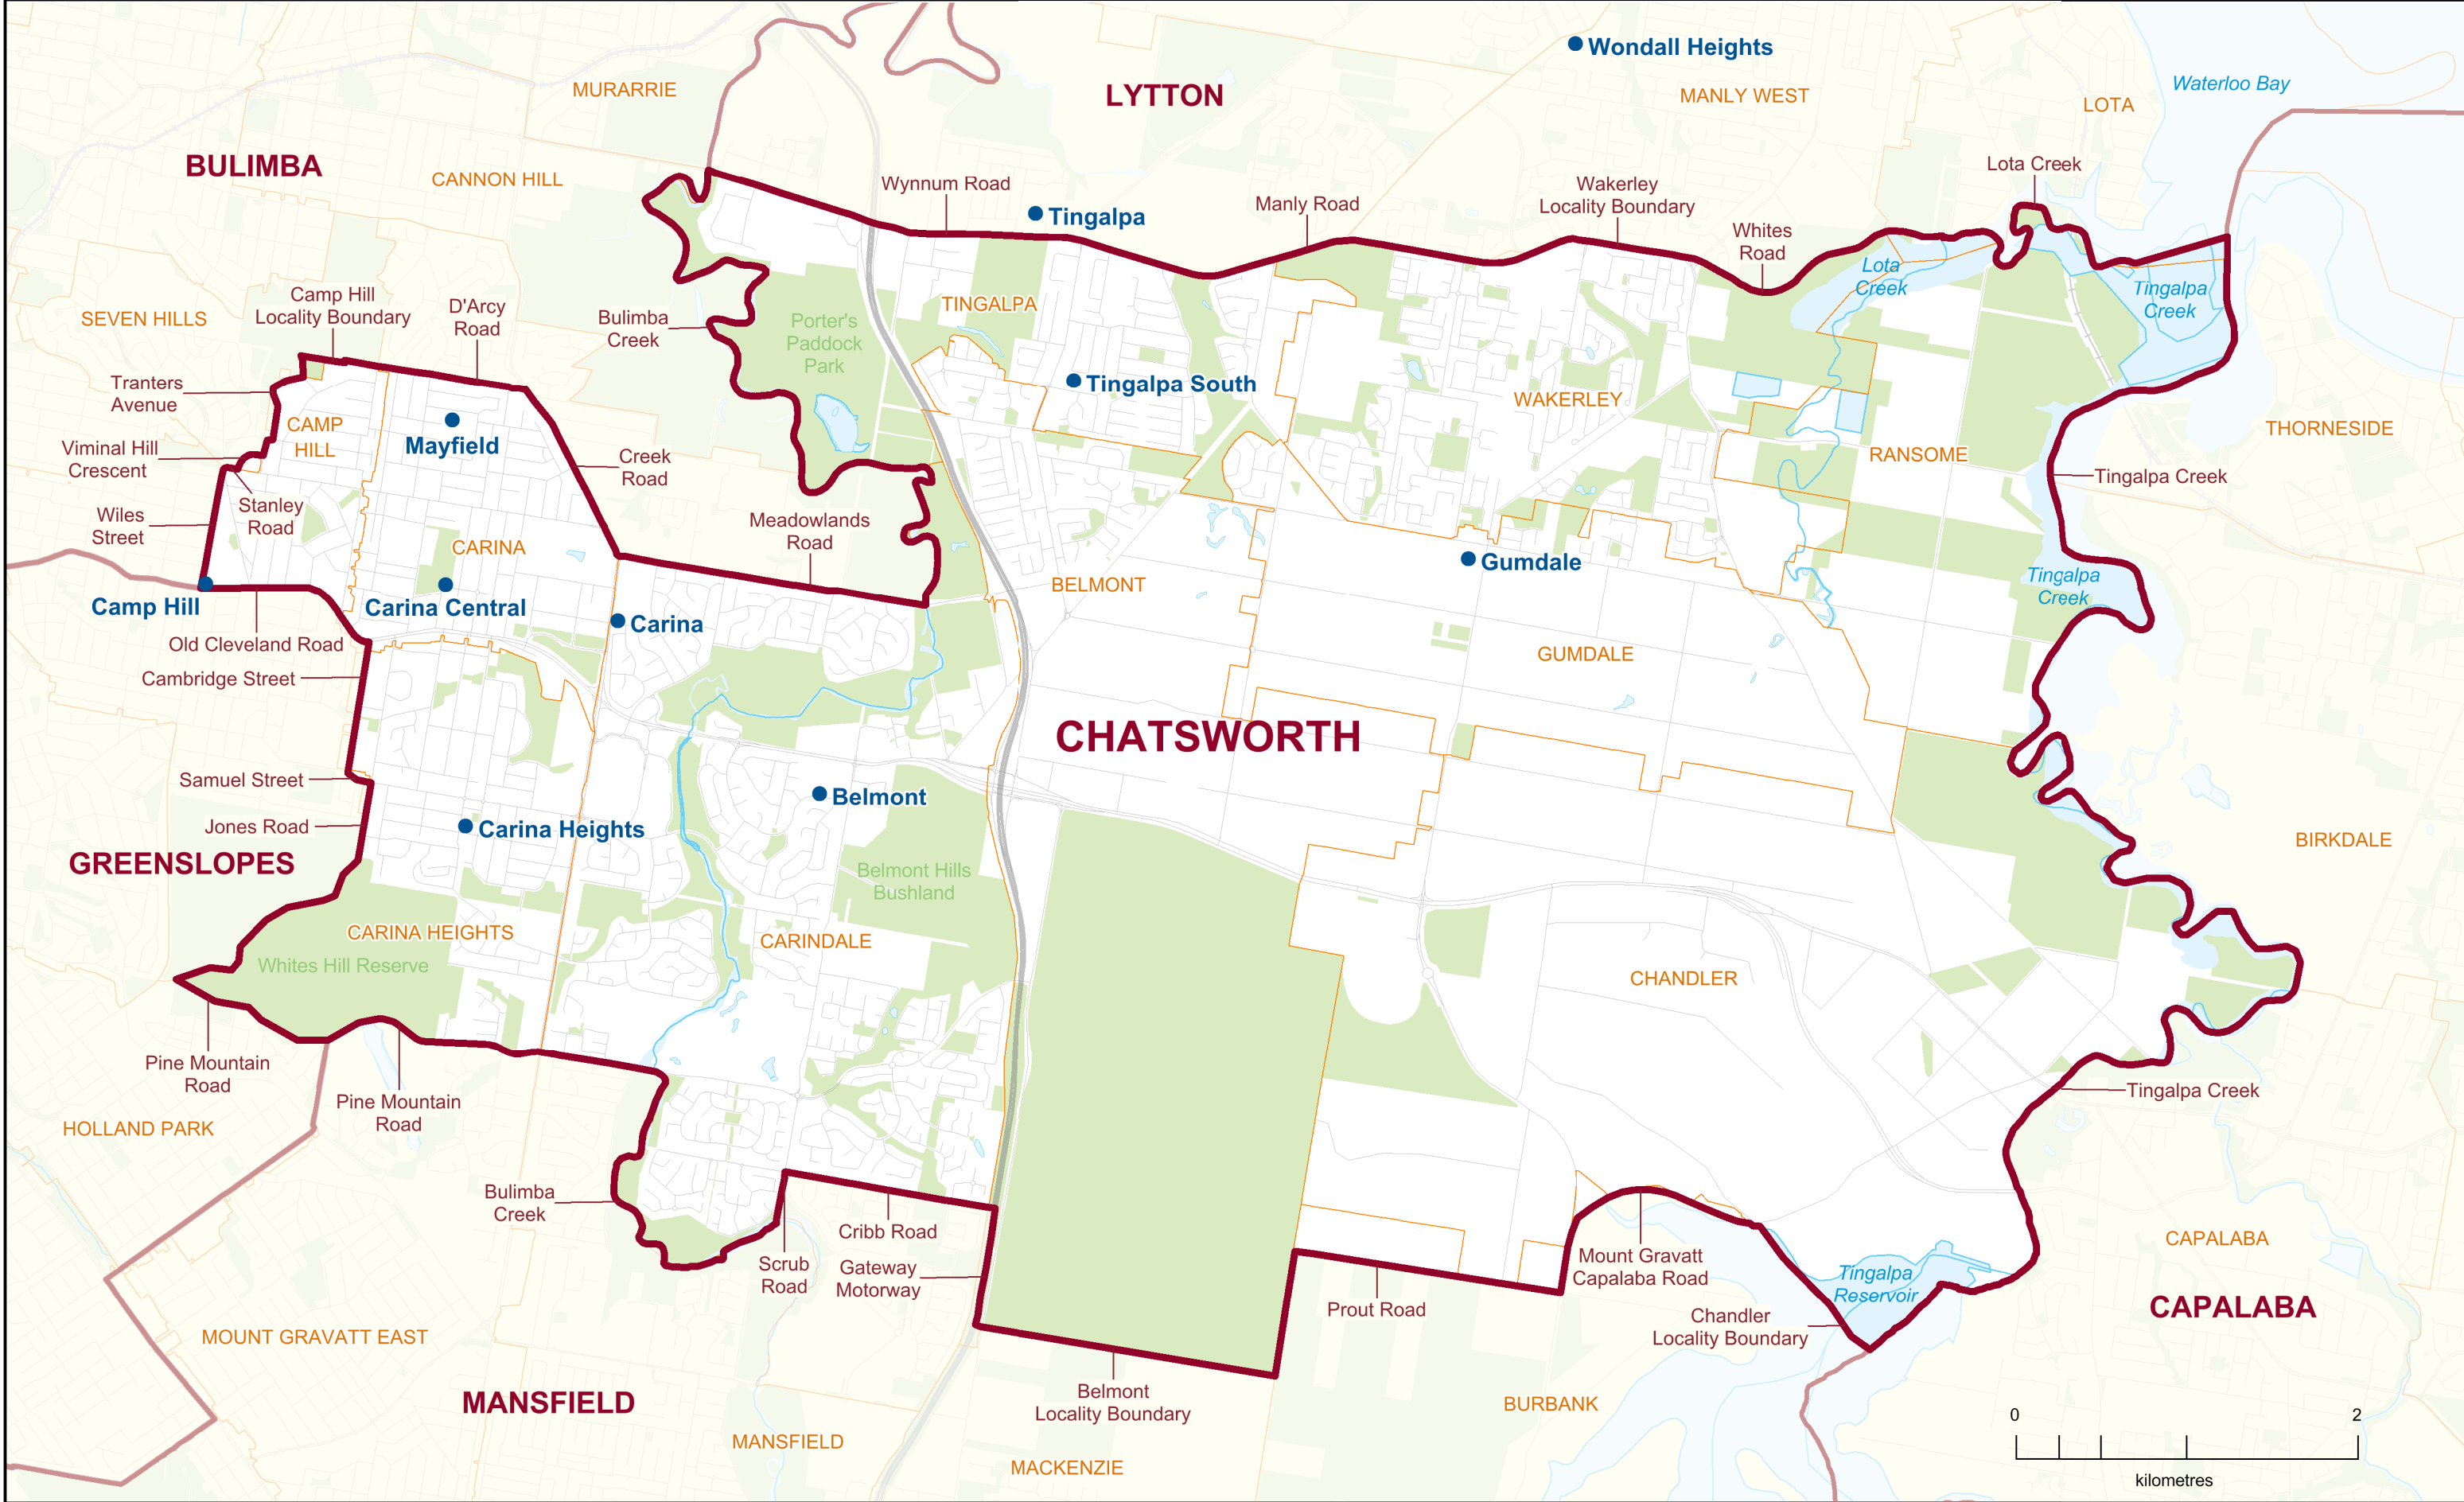

2017 QUEENSLAND STATE ELECTION
Polling Booth Locations
ELECTORAL DISTRICT OF
CHATSWORTH
ELECTION DATE: 25 November 2017

- Polling Booth
- District Boundary
- Locality Boundary
- Road
- Watercourse / Waterbody
- Reserve / Park

DISCLAIMER
 This map has been produced by the ECQ as a guide only, to show electoral boundaries and polling booths.
 This product was created using datasets from various authoritative sources and has been provided 'As Is'. ECQ therefore does not accept liability for any expenses, losses, damages caused by use of this product.

Polling Booth Locations

ELECTORAL DISTRICT OF CHATSWORTH

Polling Booth Name	Polling Booth Address	Opening Hours: Saturday, 25 November 2017 (8am-6pm)	Wheelchair Access
Belmont	Belmont State School Hall, 1275 Old Cleveland Road, CARINDALE		F
Camp Hill	School of Arts Hall, cnr Old Cleveland Rd and Wiles Street, CAMP HILL		F
Carina	Carina State School, 1413 Creek Road (access via Cuthred Street), CARINA		F
Carina Central	Carina And Districts Senior Citizens Centre, 1 Edmond Street, CARINA		F
Carina Heights	Salvation Army Hall, Cnr Gallipoli Road & Chataway Streets, CARINA HEIGHTS		F
Gumdale	Gumdale State School, 677 New Cleveland Road (access via Tilley Road), GUMDALE		A
Mayfield	Mayfield State School, 37 Paget Street, CARINA		A
Tingalpa	Tingalpa State School, Tenbar Street, TINGALPA		F
Tingalpa South	Good Shepherd Lutheran Church Hall, 152 Belmont Road, TINGALPA		A
Wondall Heights	Wondall Heights State School, 260 Wondall Road, MANLY WEST		A