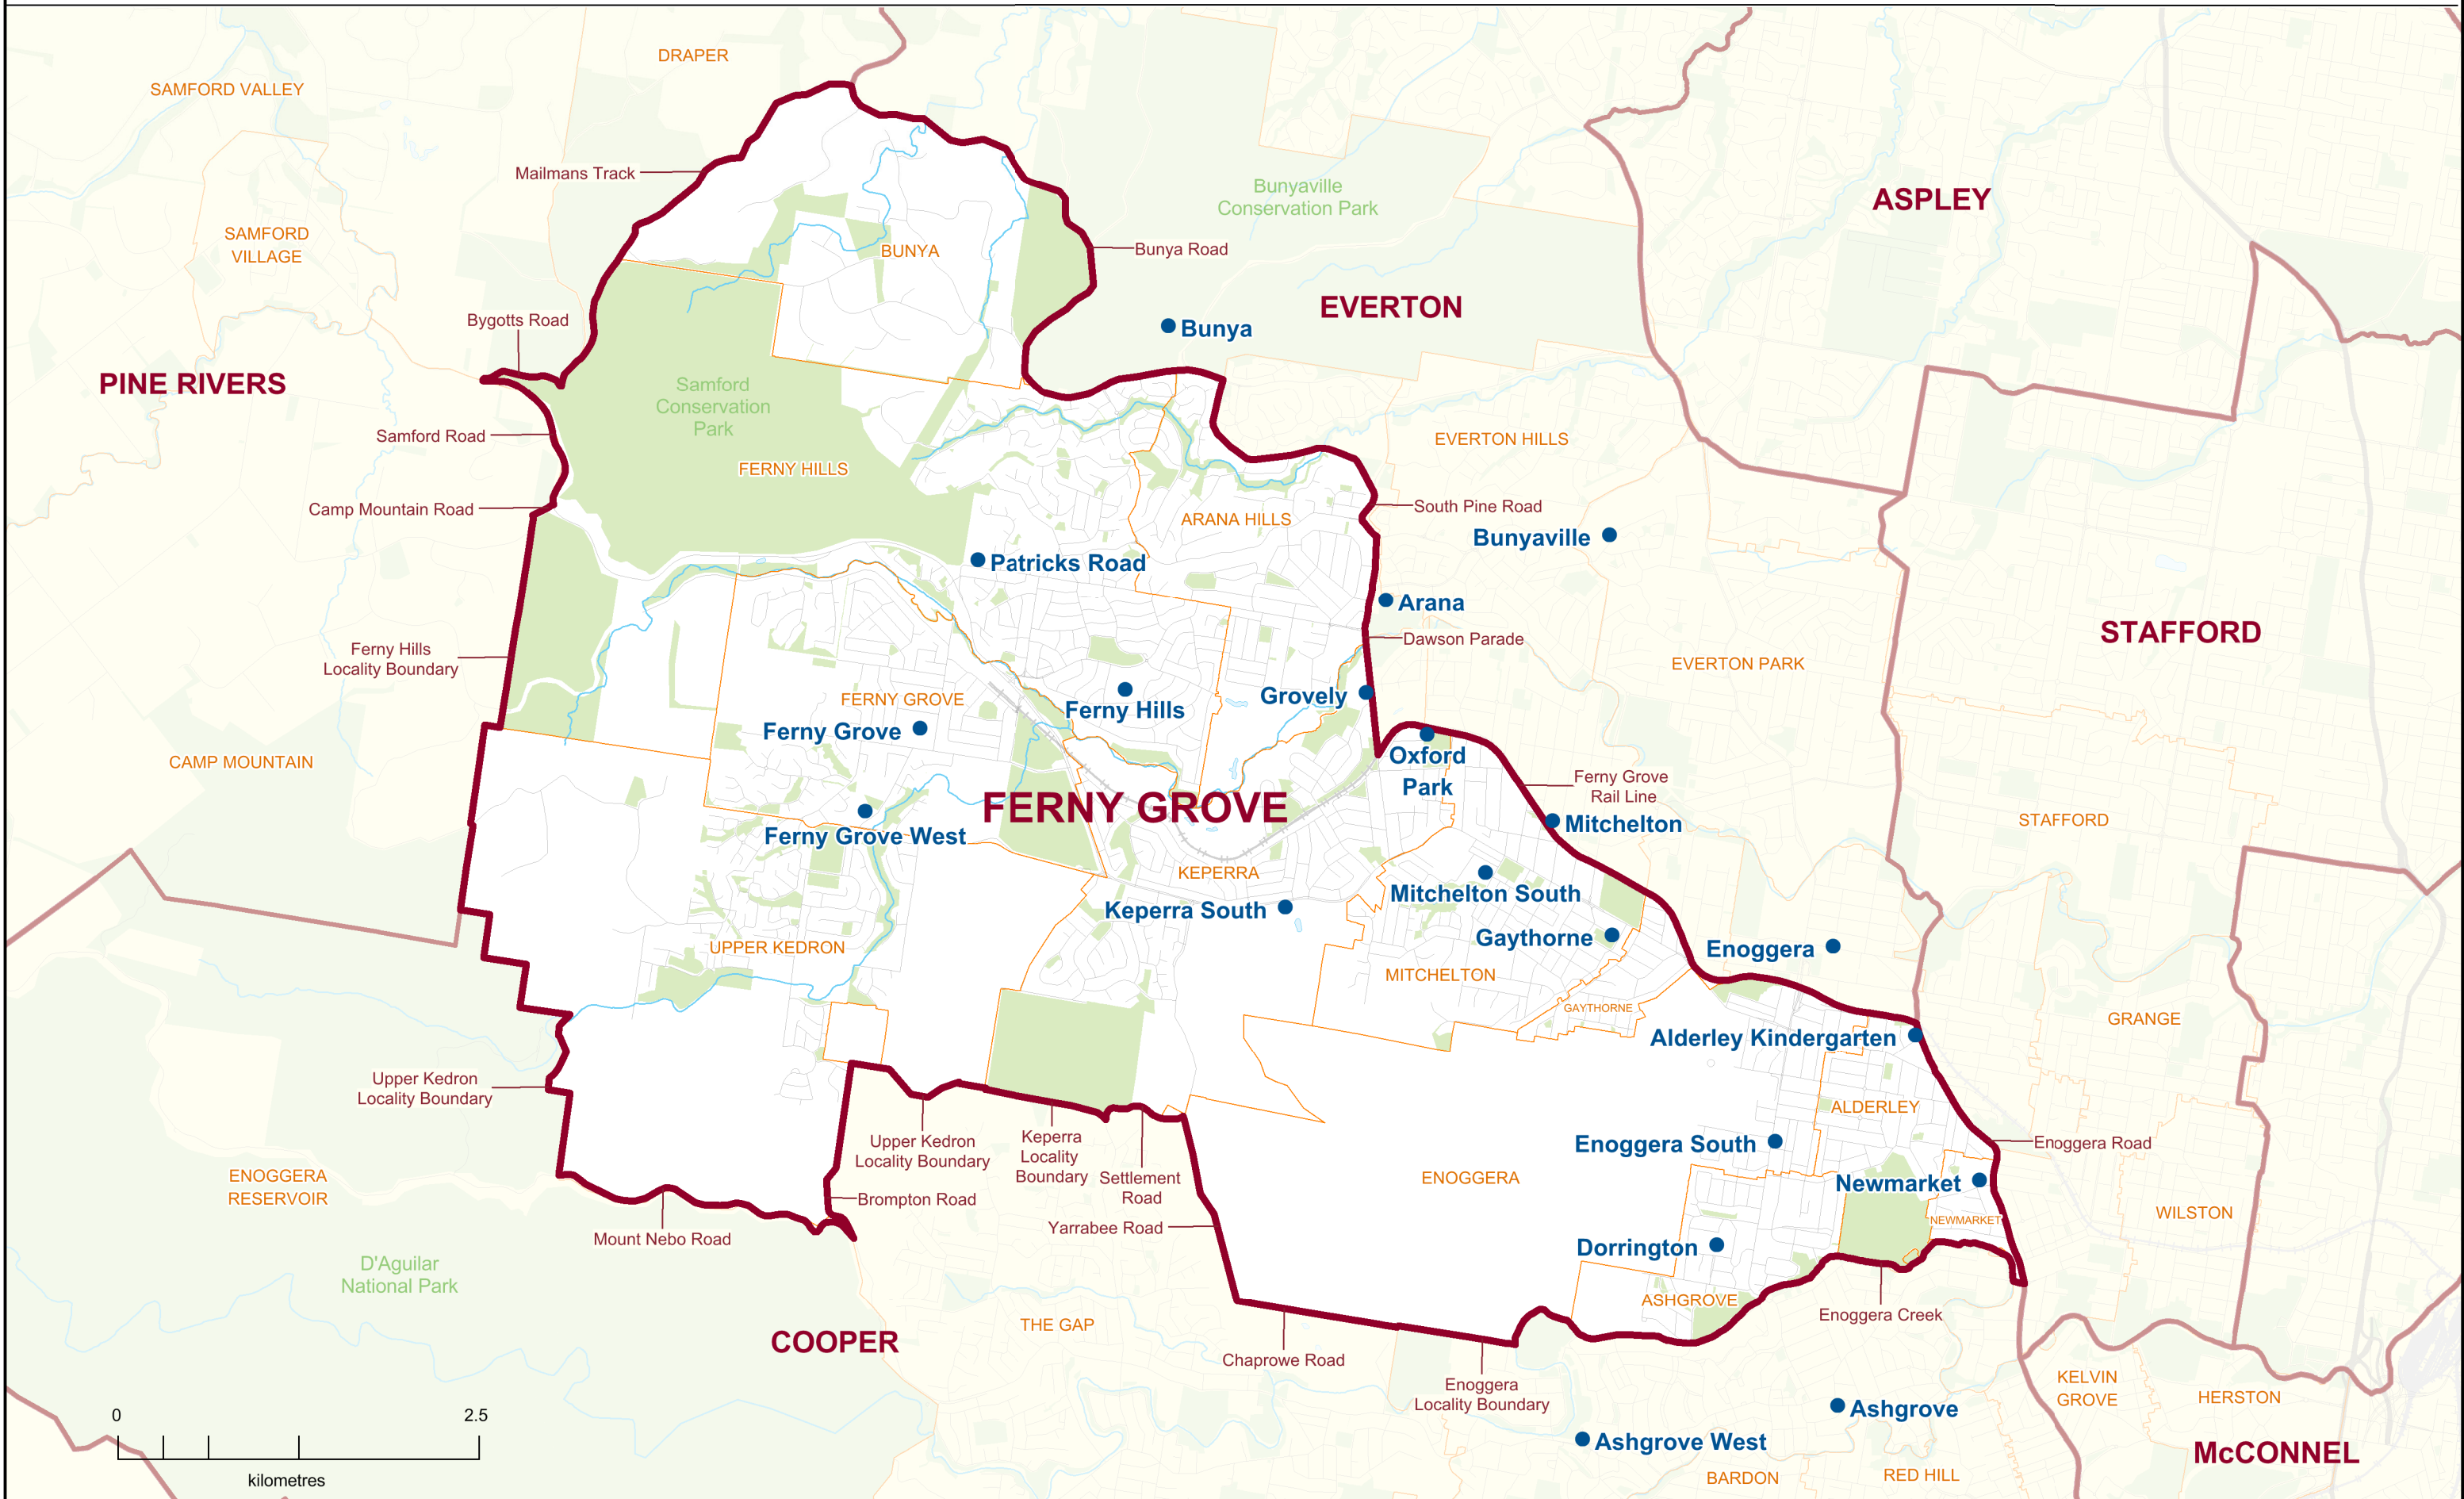

**2017 QUEENSLAND STATE ELECTION**  
**Polling Booth Locations**  
**ELECTORAL DISTRICT OF**  
**FERNY GROVE**  
**ELECTION DATE: 25 November 2017**

- Polling Booth
- District Boundary
- Locality Boundary
- Road
- Watercourse / Waterbody
- Reserve / Park

**DISCLAIMER**

This map has been produced by the ECQ as a guide only, to show electoral boundaries and polling booths.

This product was created using datasets from various authoritative sources and has been provided 'As Is'. ECQ therefore does not accept liability for any expenses, losses, damages caused by use of this product.

## Polling Booth Locations