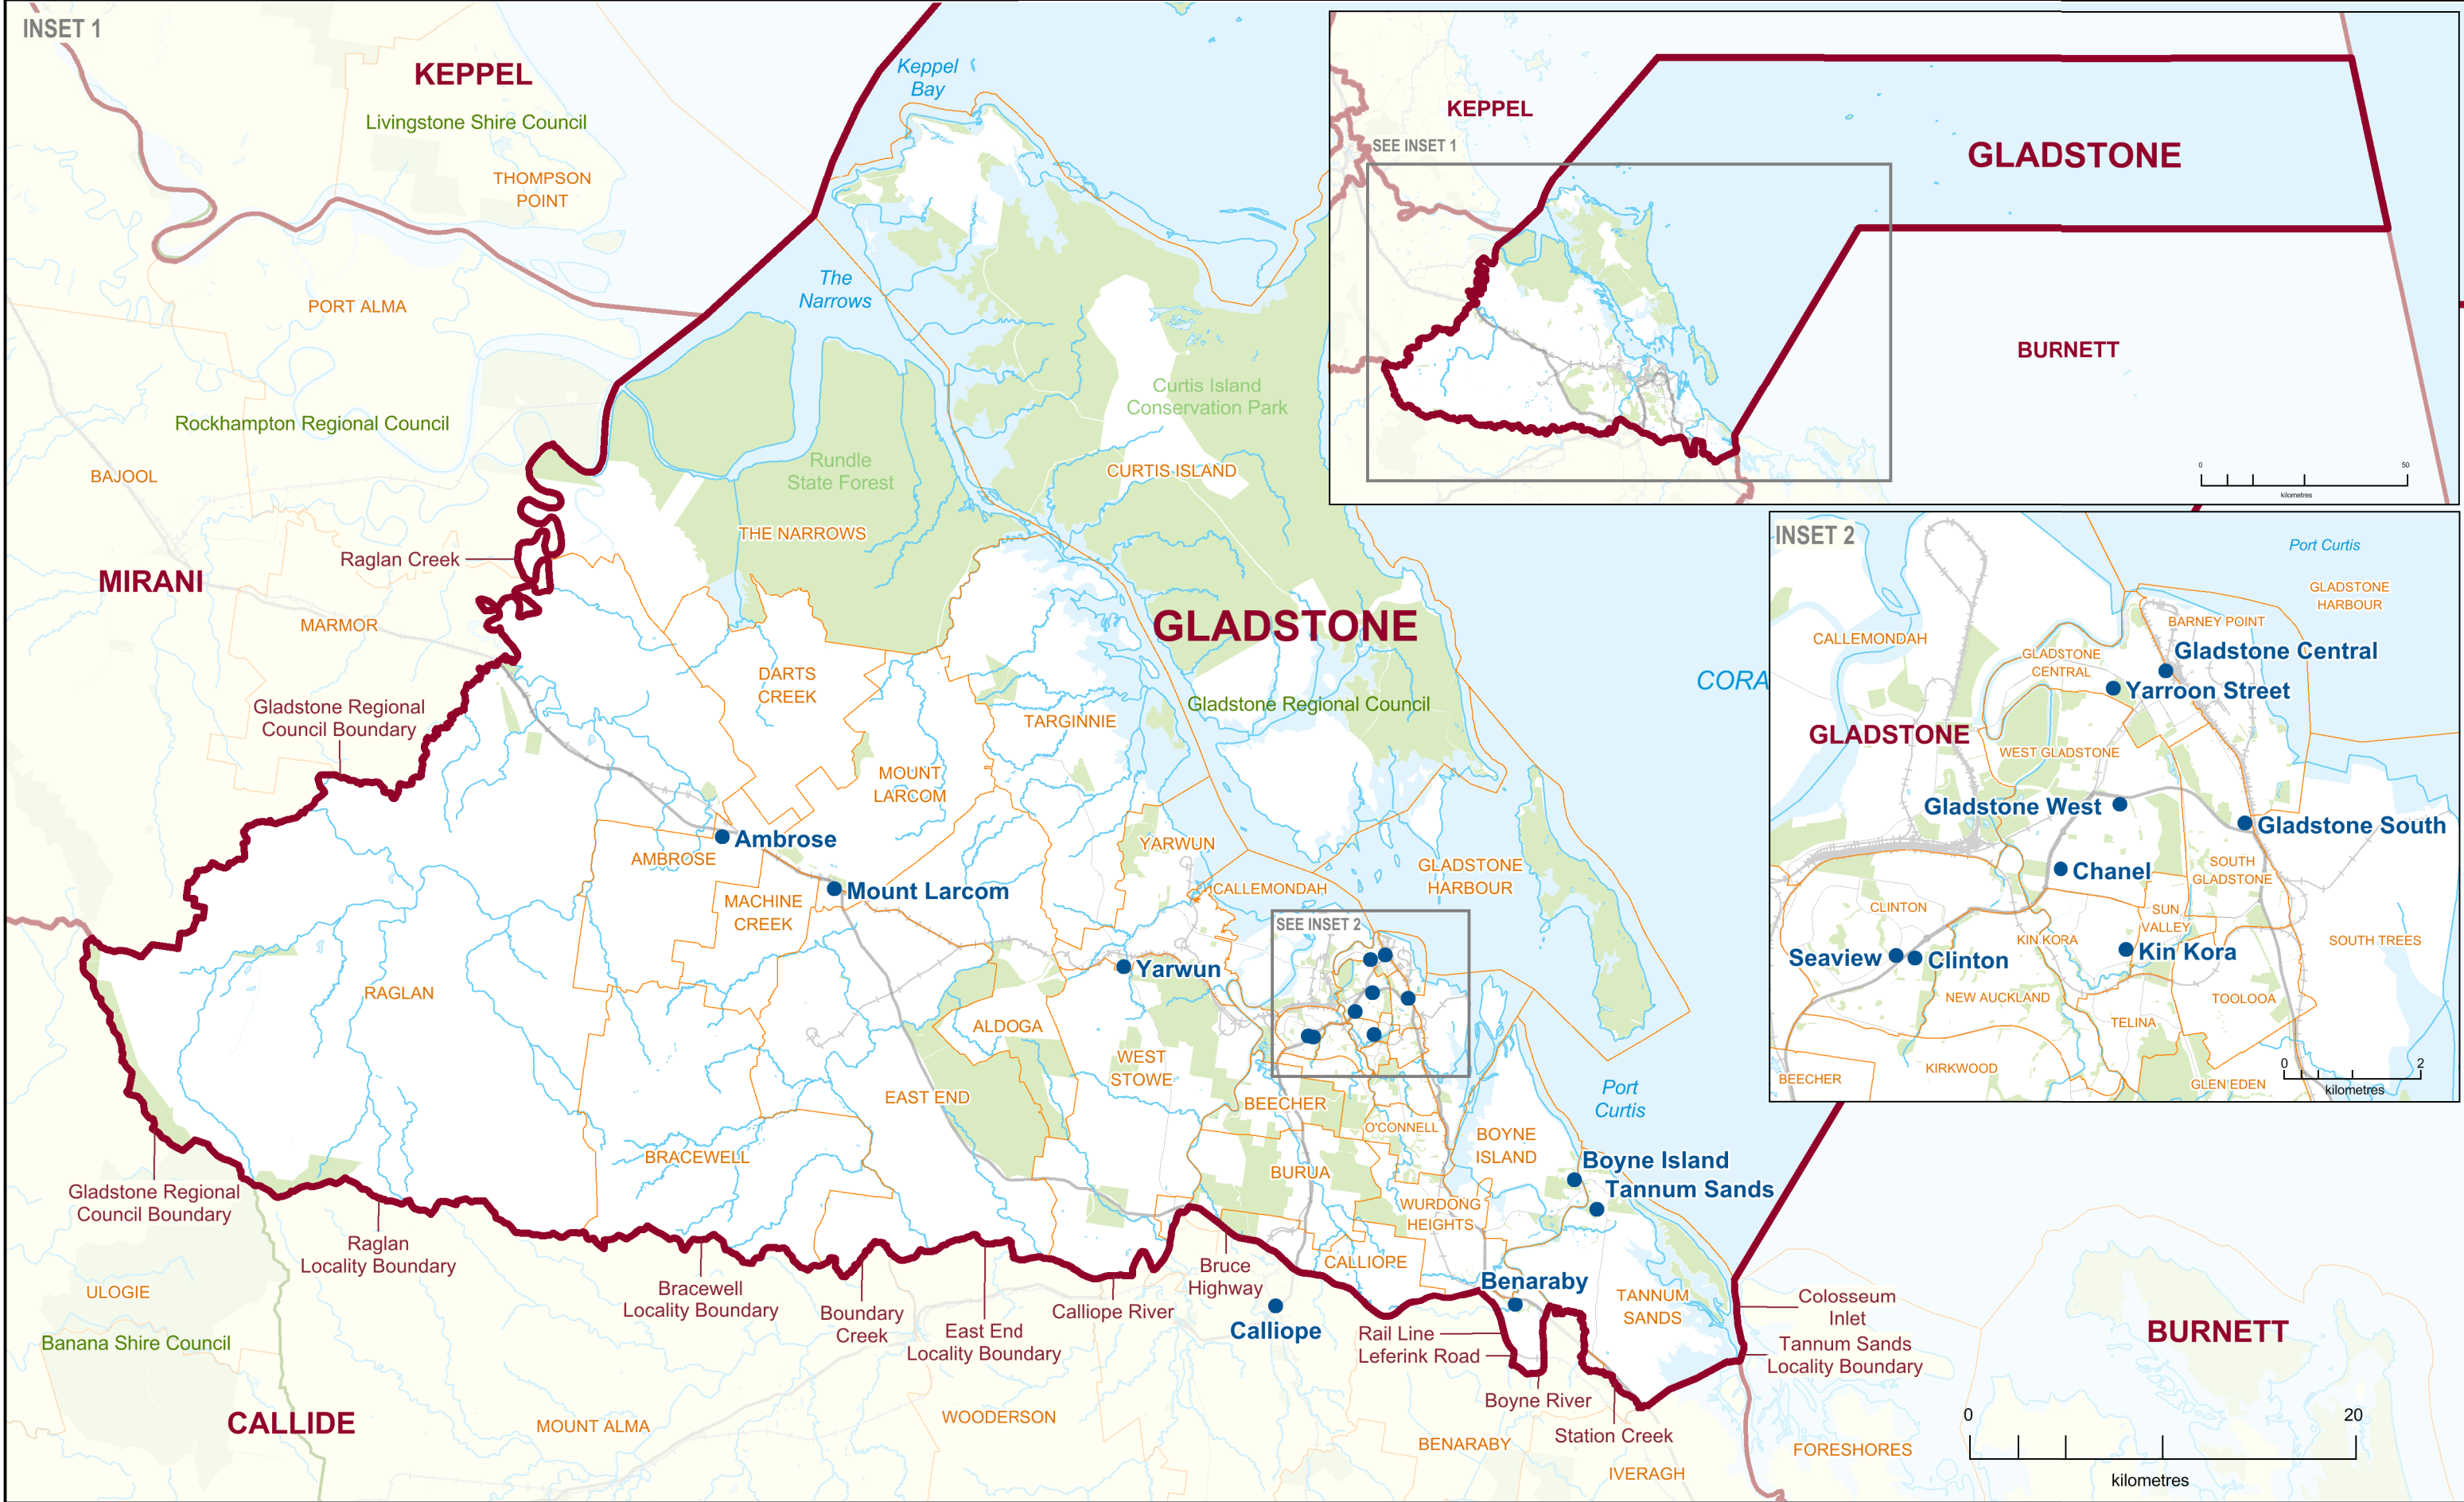

2017 QUEENSLAND STATE ELECTION
Polling Booth Locations
ELECTORAL DISTRICT OF
GLADSTONE
ELECTION DATE: 25 November 2017

- Polling Booth
- District Boundary
- Locality Boundary
- Road
- Watercourse / Waterbody
- Reserve / Park

DISCLAIMER

This map has been produced by the ECQ as a guide only, to show electoral boundaries and polling booths.

This product was created using datasets from various authoritative sources and has been provided 'As Is'. ECQ therefore does not accept liability for any expenses, losses, damages caused by use of this product.