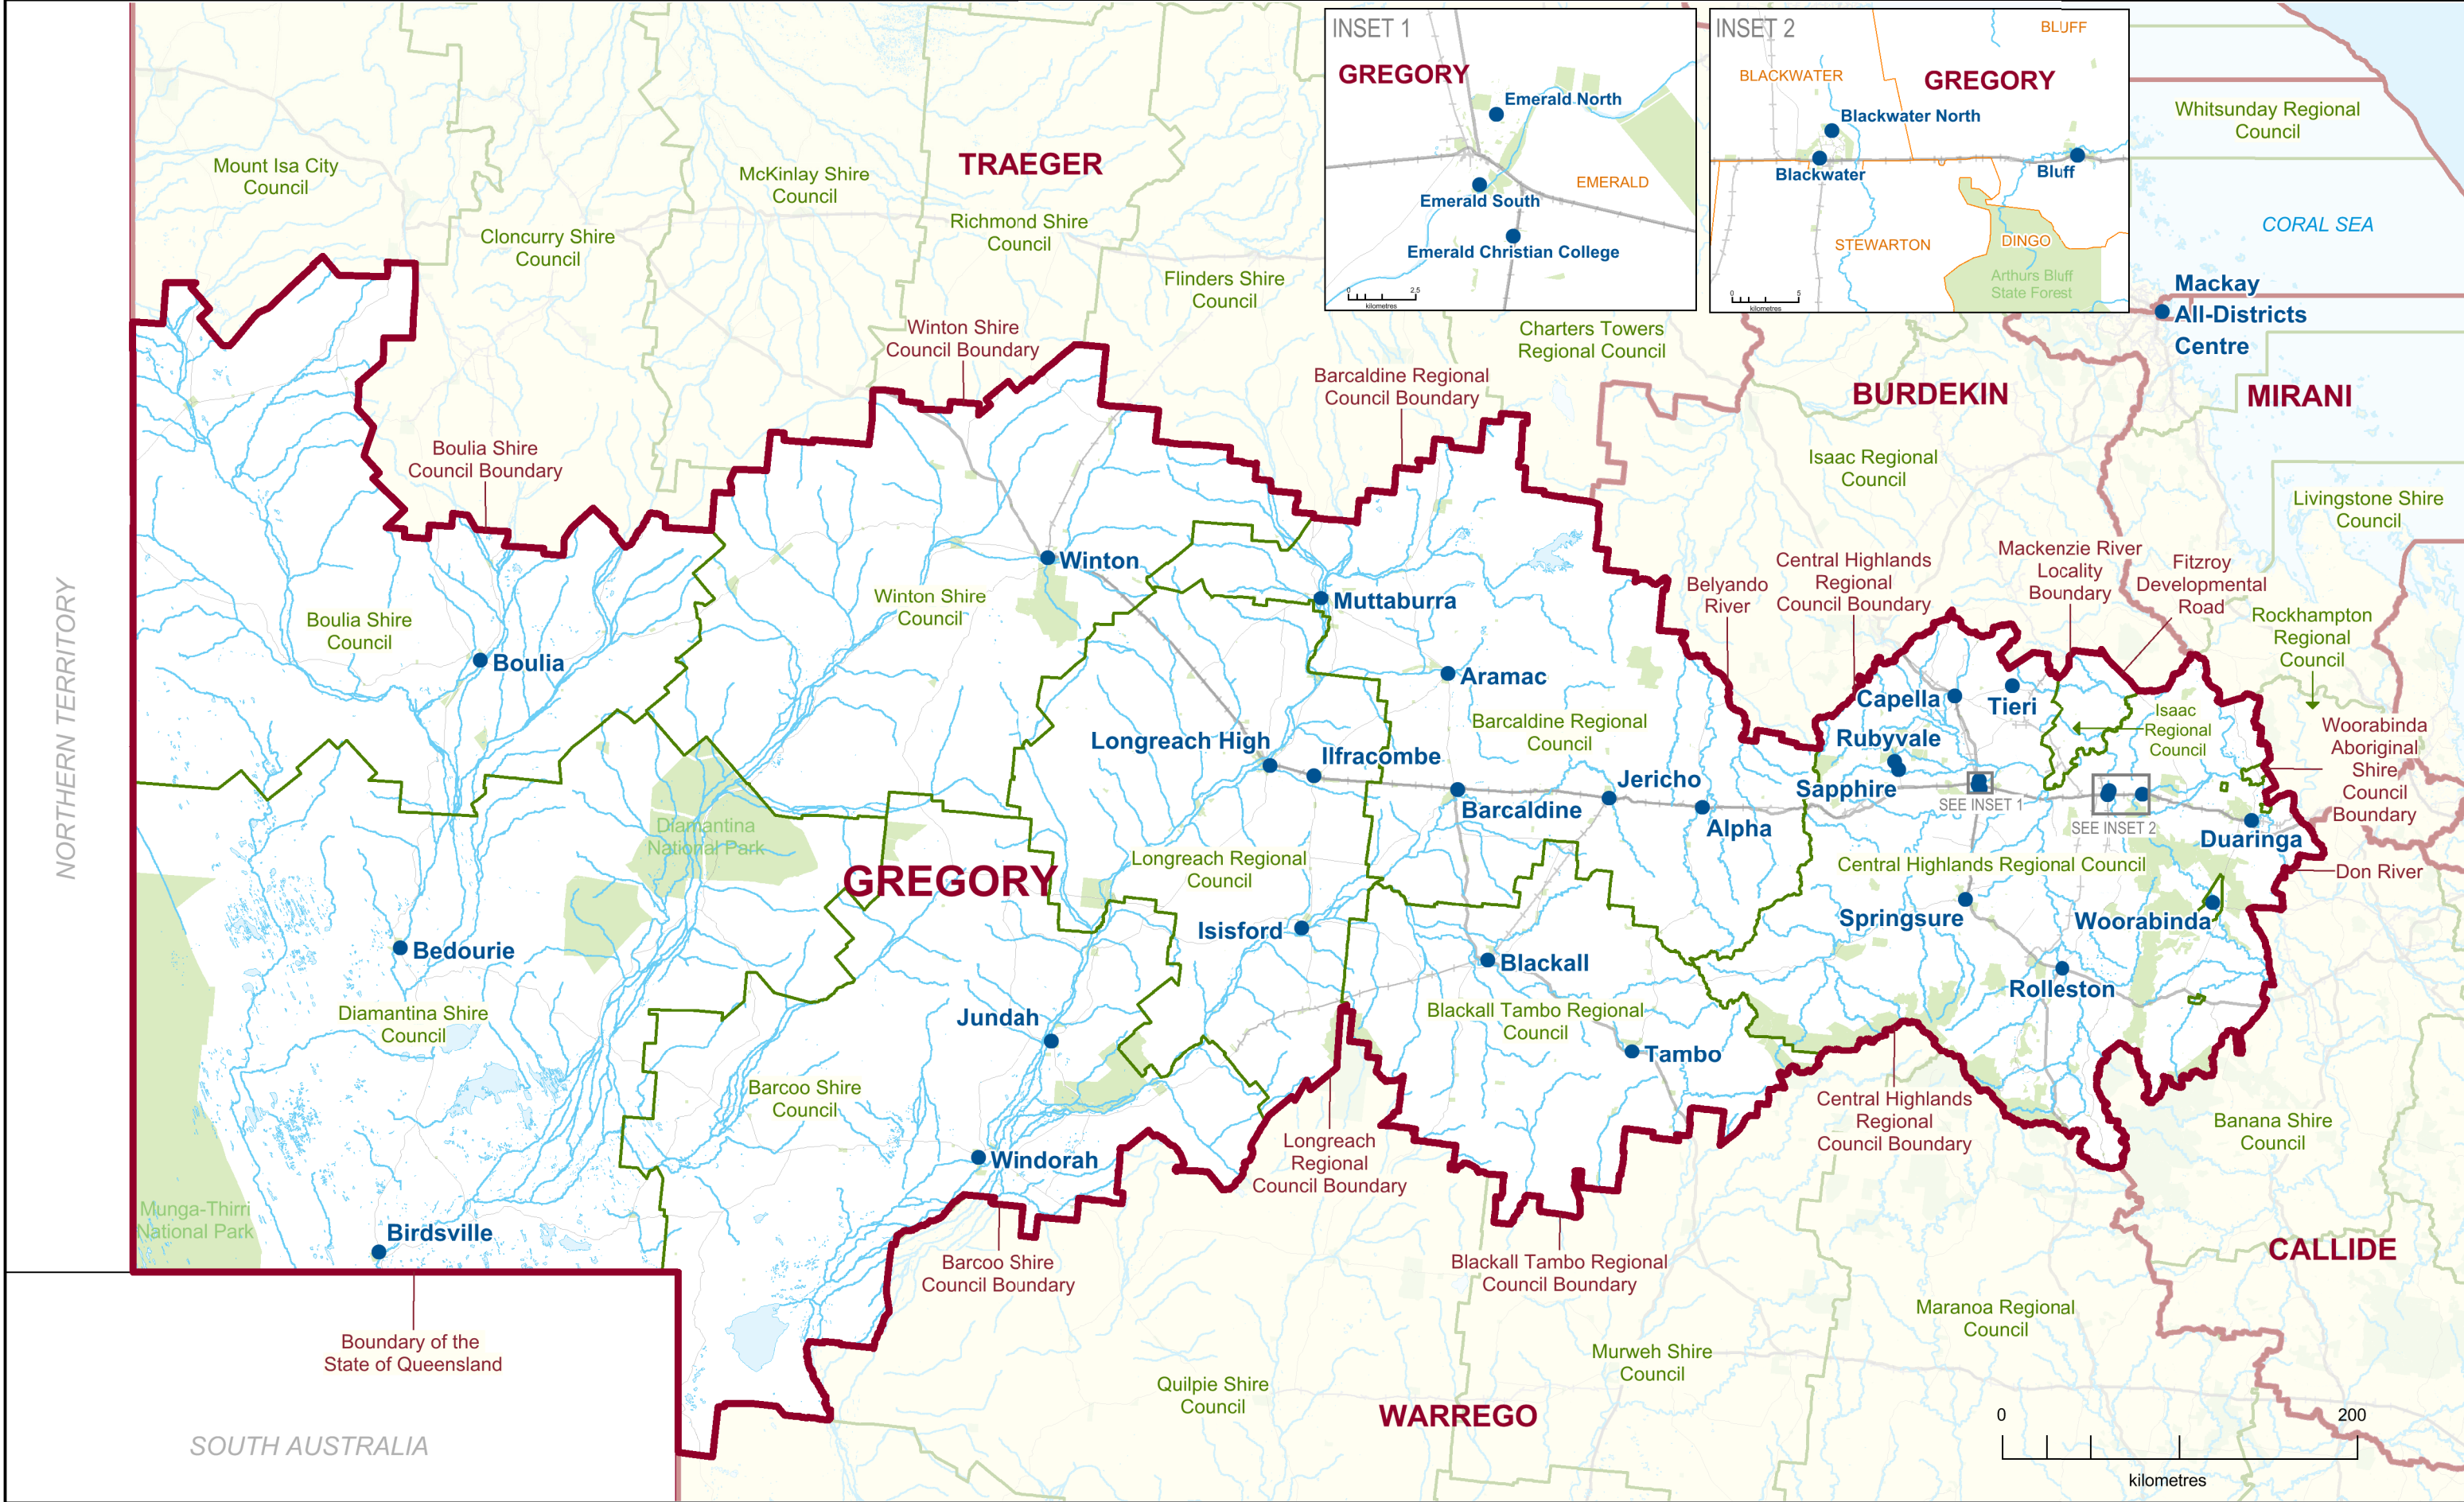

2017 QUEENSLAND STATE ELECTION
Polling Booth Locations
ELECTORAL DISTRICT OF
GREGORY
ELECTION DATE: 25 November 2017

- Polling Booth
- District Boundary
- Locality Boundary
- Road
- Watercourse / Waterbody
- Reserve / Park

DISCLAIMER

This map has been produced by the ECQ as a guide only, to show electoral boundaries and polling booths.

This product was created using datasets from various authoritative sources and has been provided 'As Is'. ECQ therefore does not accept liability for any expenses, losses, damages caused by use of this product.