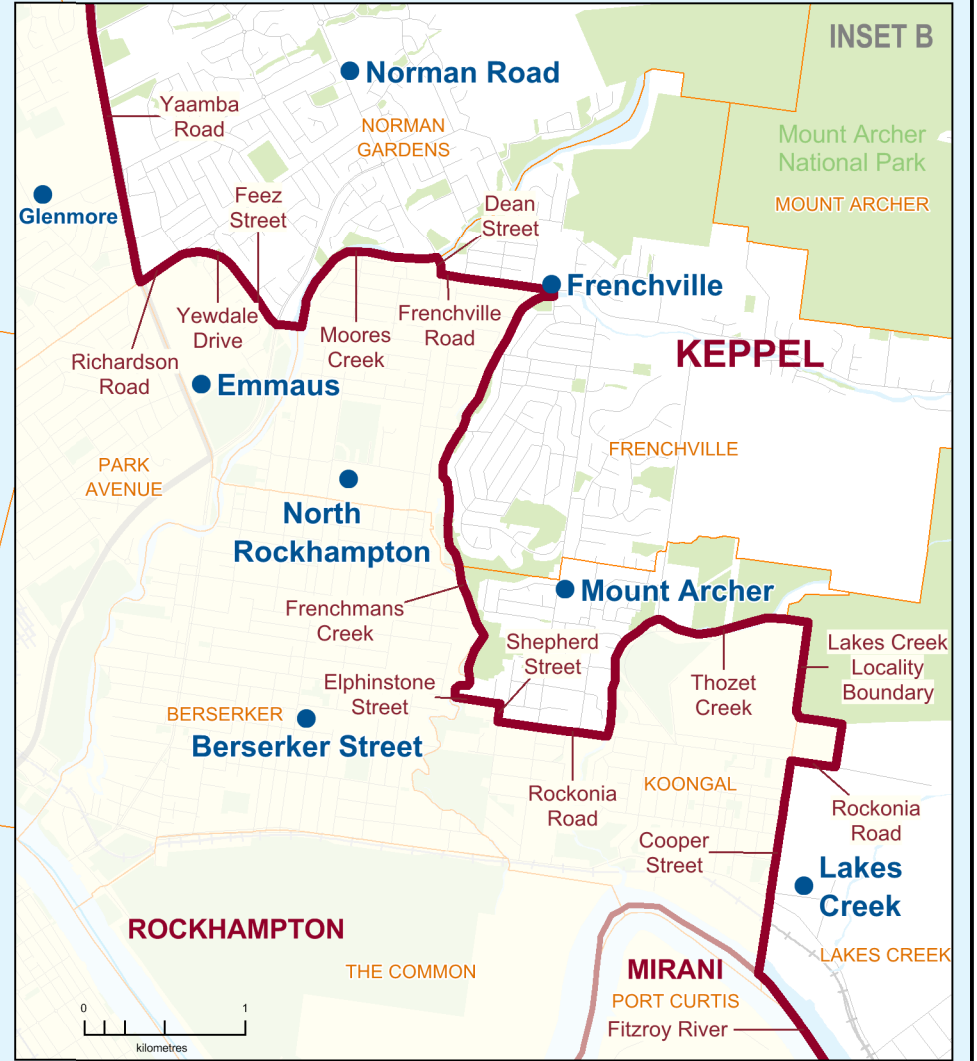

2017 QUEENSLAND STATE ELECTION
Polling Booth Locations
ELECTORAL DISTRICT OF
KEPPEL
ELECTION DATE: 25 November 2017

- Polling Booth
- District Boundary
- Locality Boundary
- Road
- Watercourse / Waterbody
- Reserve / Park

DISCLAIMER
This map has been produced by the ECQ as a guide only, to show electoral boundaries and polling booths.
This product was created using datasets from various authoritative sources and has been provided 'As Is'. ECQ therefore does not accept liability for any expenses, losses, damages caused by use of this product.

INSET A