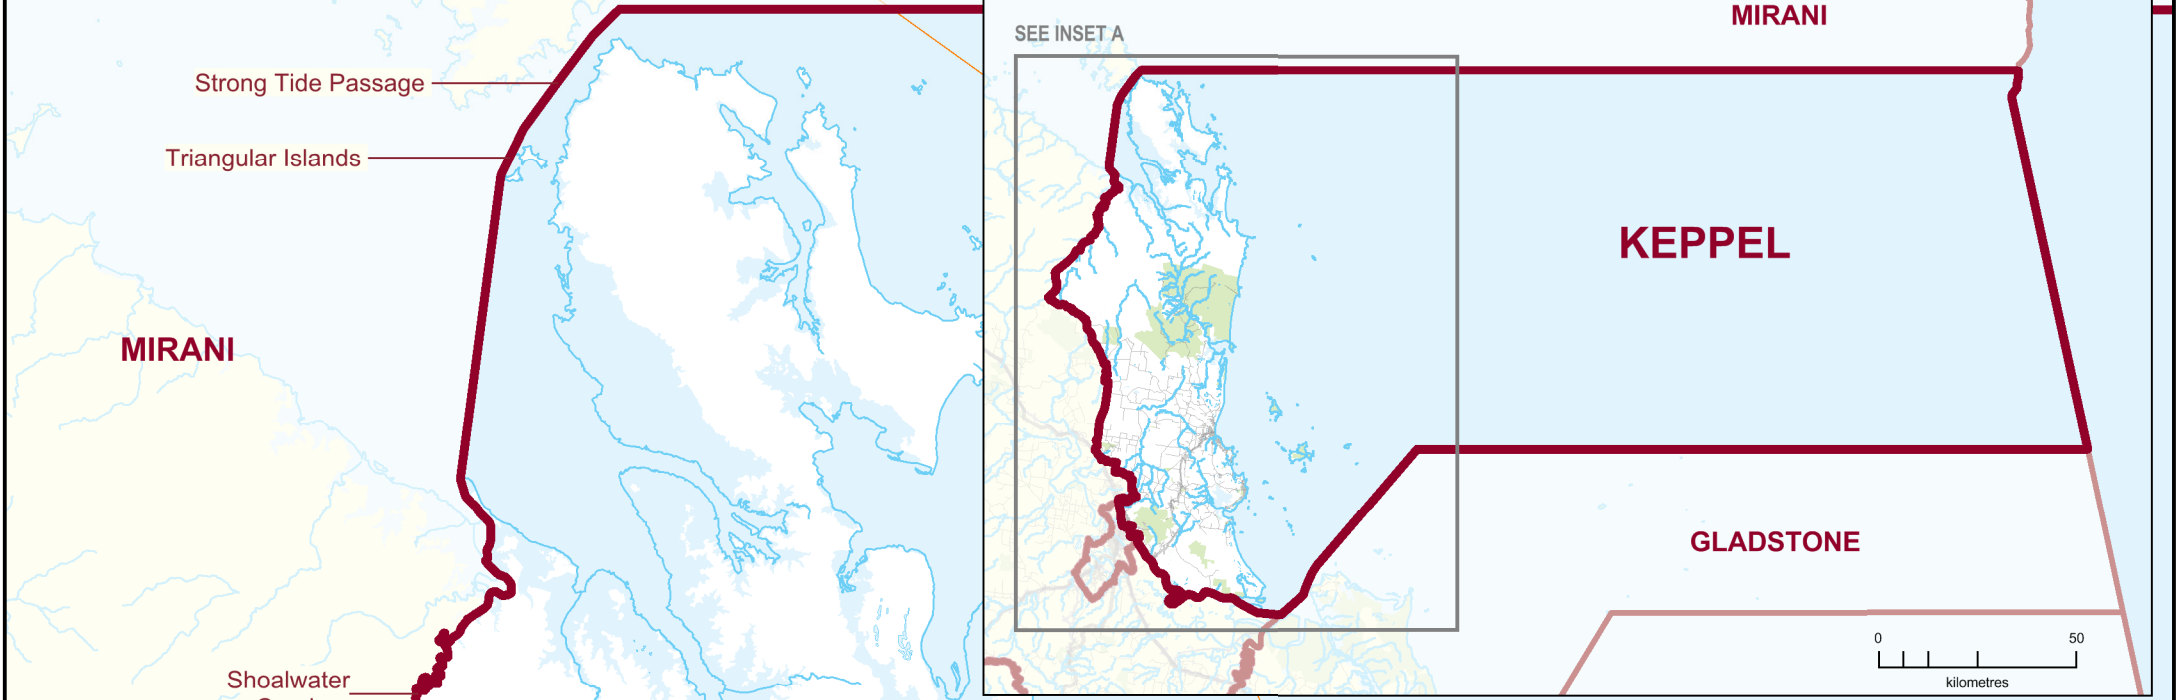

2017 QUEENSLAND STATE ELECTION
Polling Booth Locations
ELECTORAL DISTRICT OF
KEPPEL
ELECTION DATE: 25 November 2017

- Polling Booth
- District Boundary
- Locality Boundary
- Road
- Watercourse / Waterbody
- Reserve / Park

DISCLAIMER
This map has been produced by the ECQ as a guide only, to show electoral boundaries and polling booths.
This product was created using datasets from various authoritative sources and has been provided 'As Is'. ECQ therefore does not accept liability for any expenses, losses, damages caused by use of this product.

INSET A