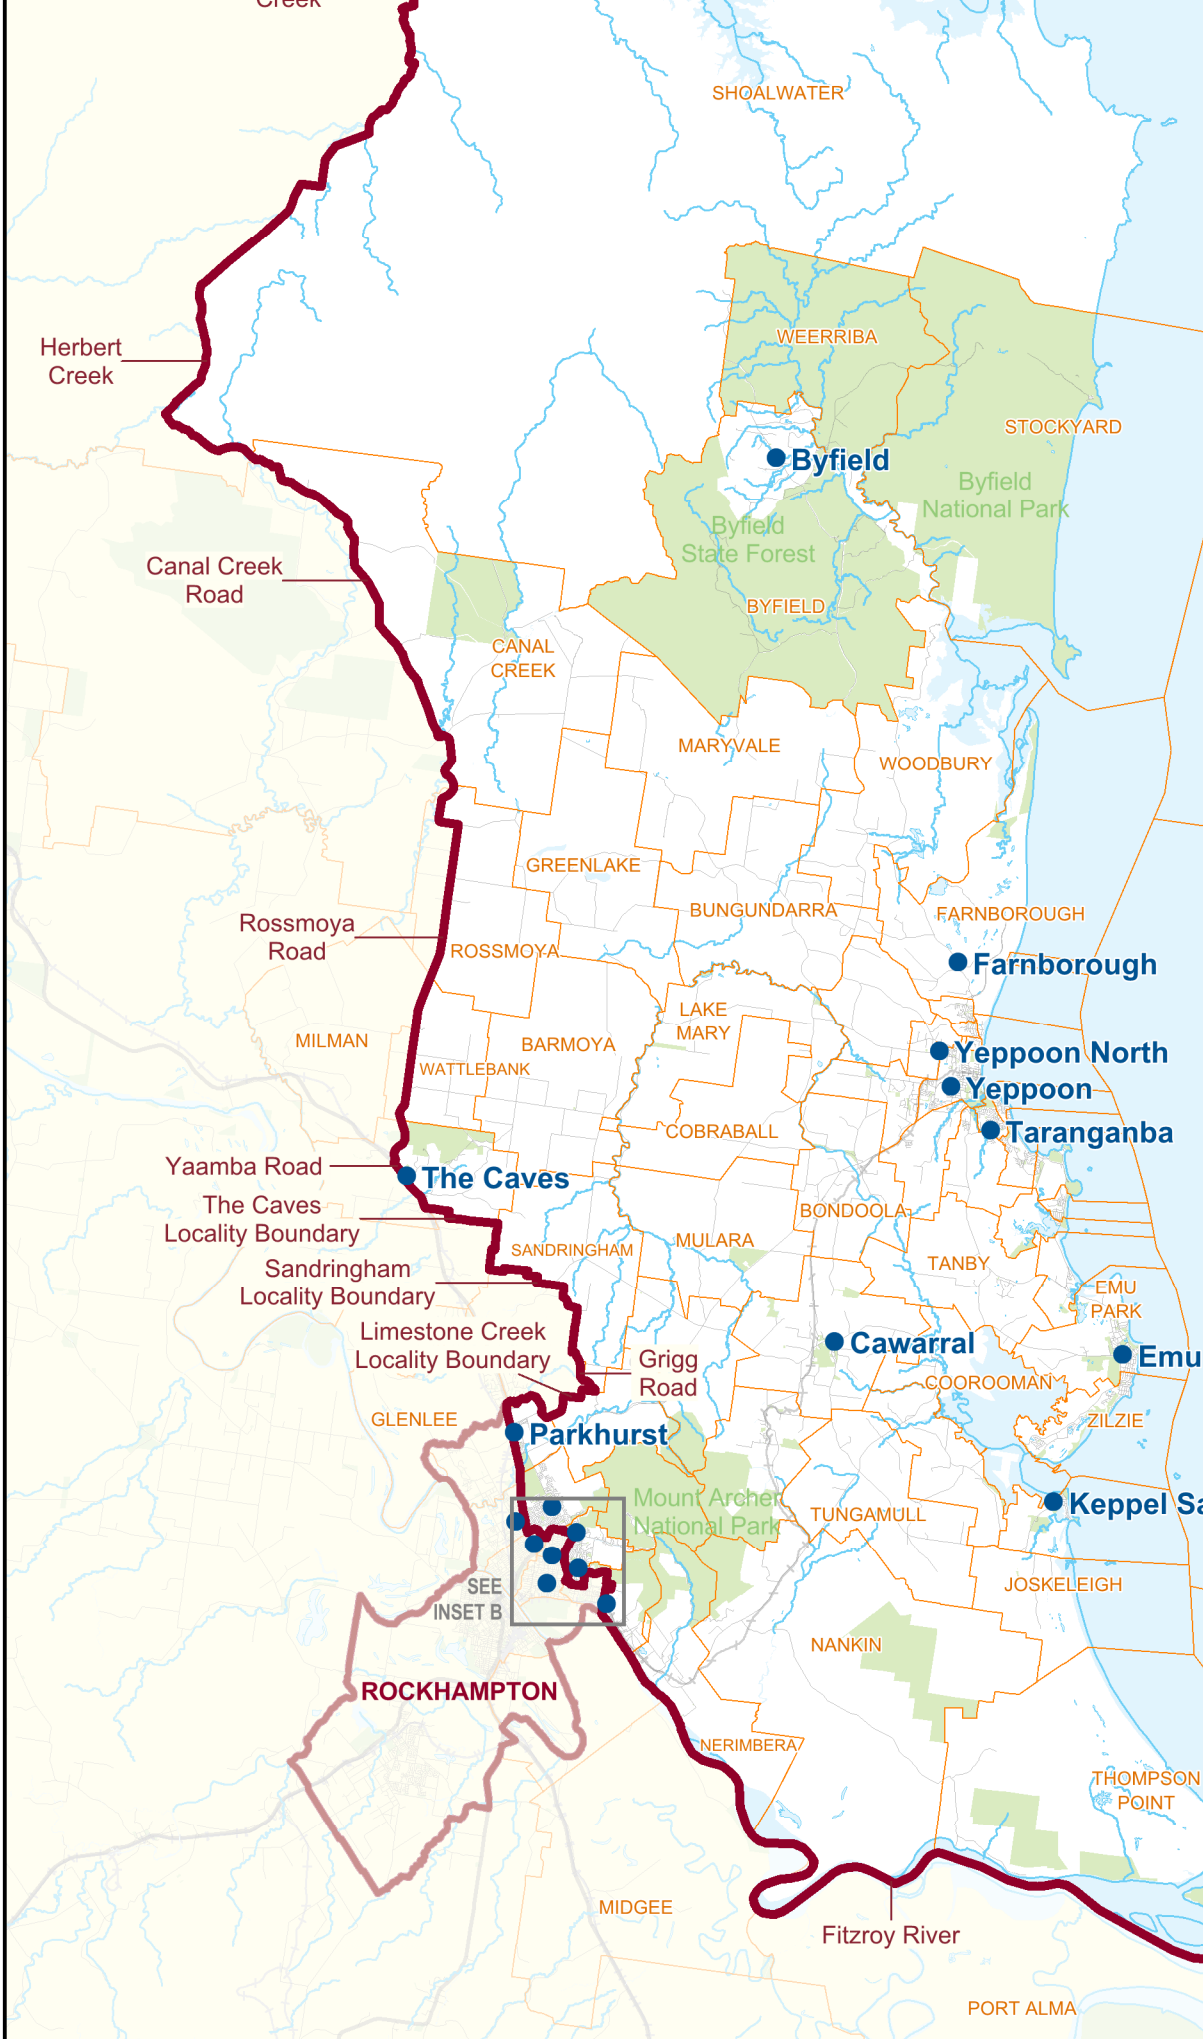

2017 QUEENSLAND STATE ELECTION
Polling Booth Locations
ELECTORAL DISTRICT OF
KEPPEL
ELECTION DATE: 25 November 2017

- Polling Booth
- District Boundary
- Locality Boundary
- Road
- Watercourse / Waterbody
- Reserve / Park

DISCLAIMER
This map has been produced by the ECQ as a guide only, to show electoral boundaries and polling booths.
This product was created using datasets from various authoritative sources and has been provided 'As Is'. ECQ therefore does not accept liability for any expenses, losses, damages caused by use of this product.

INSET A