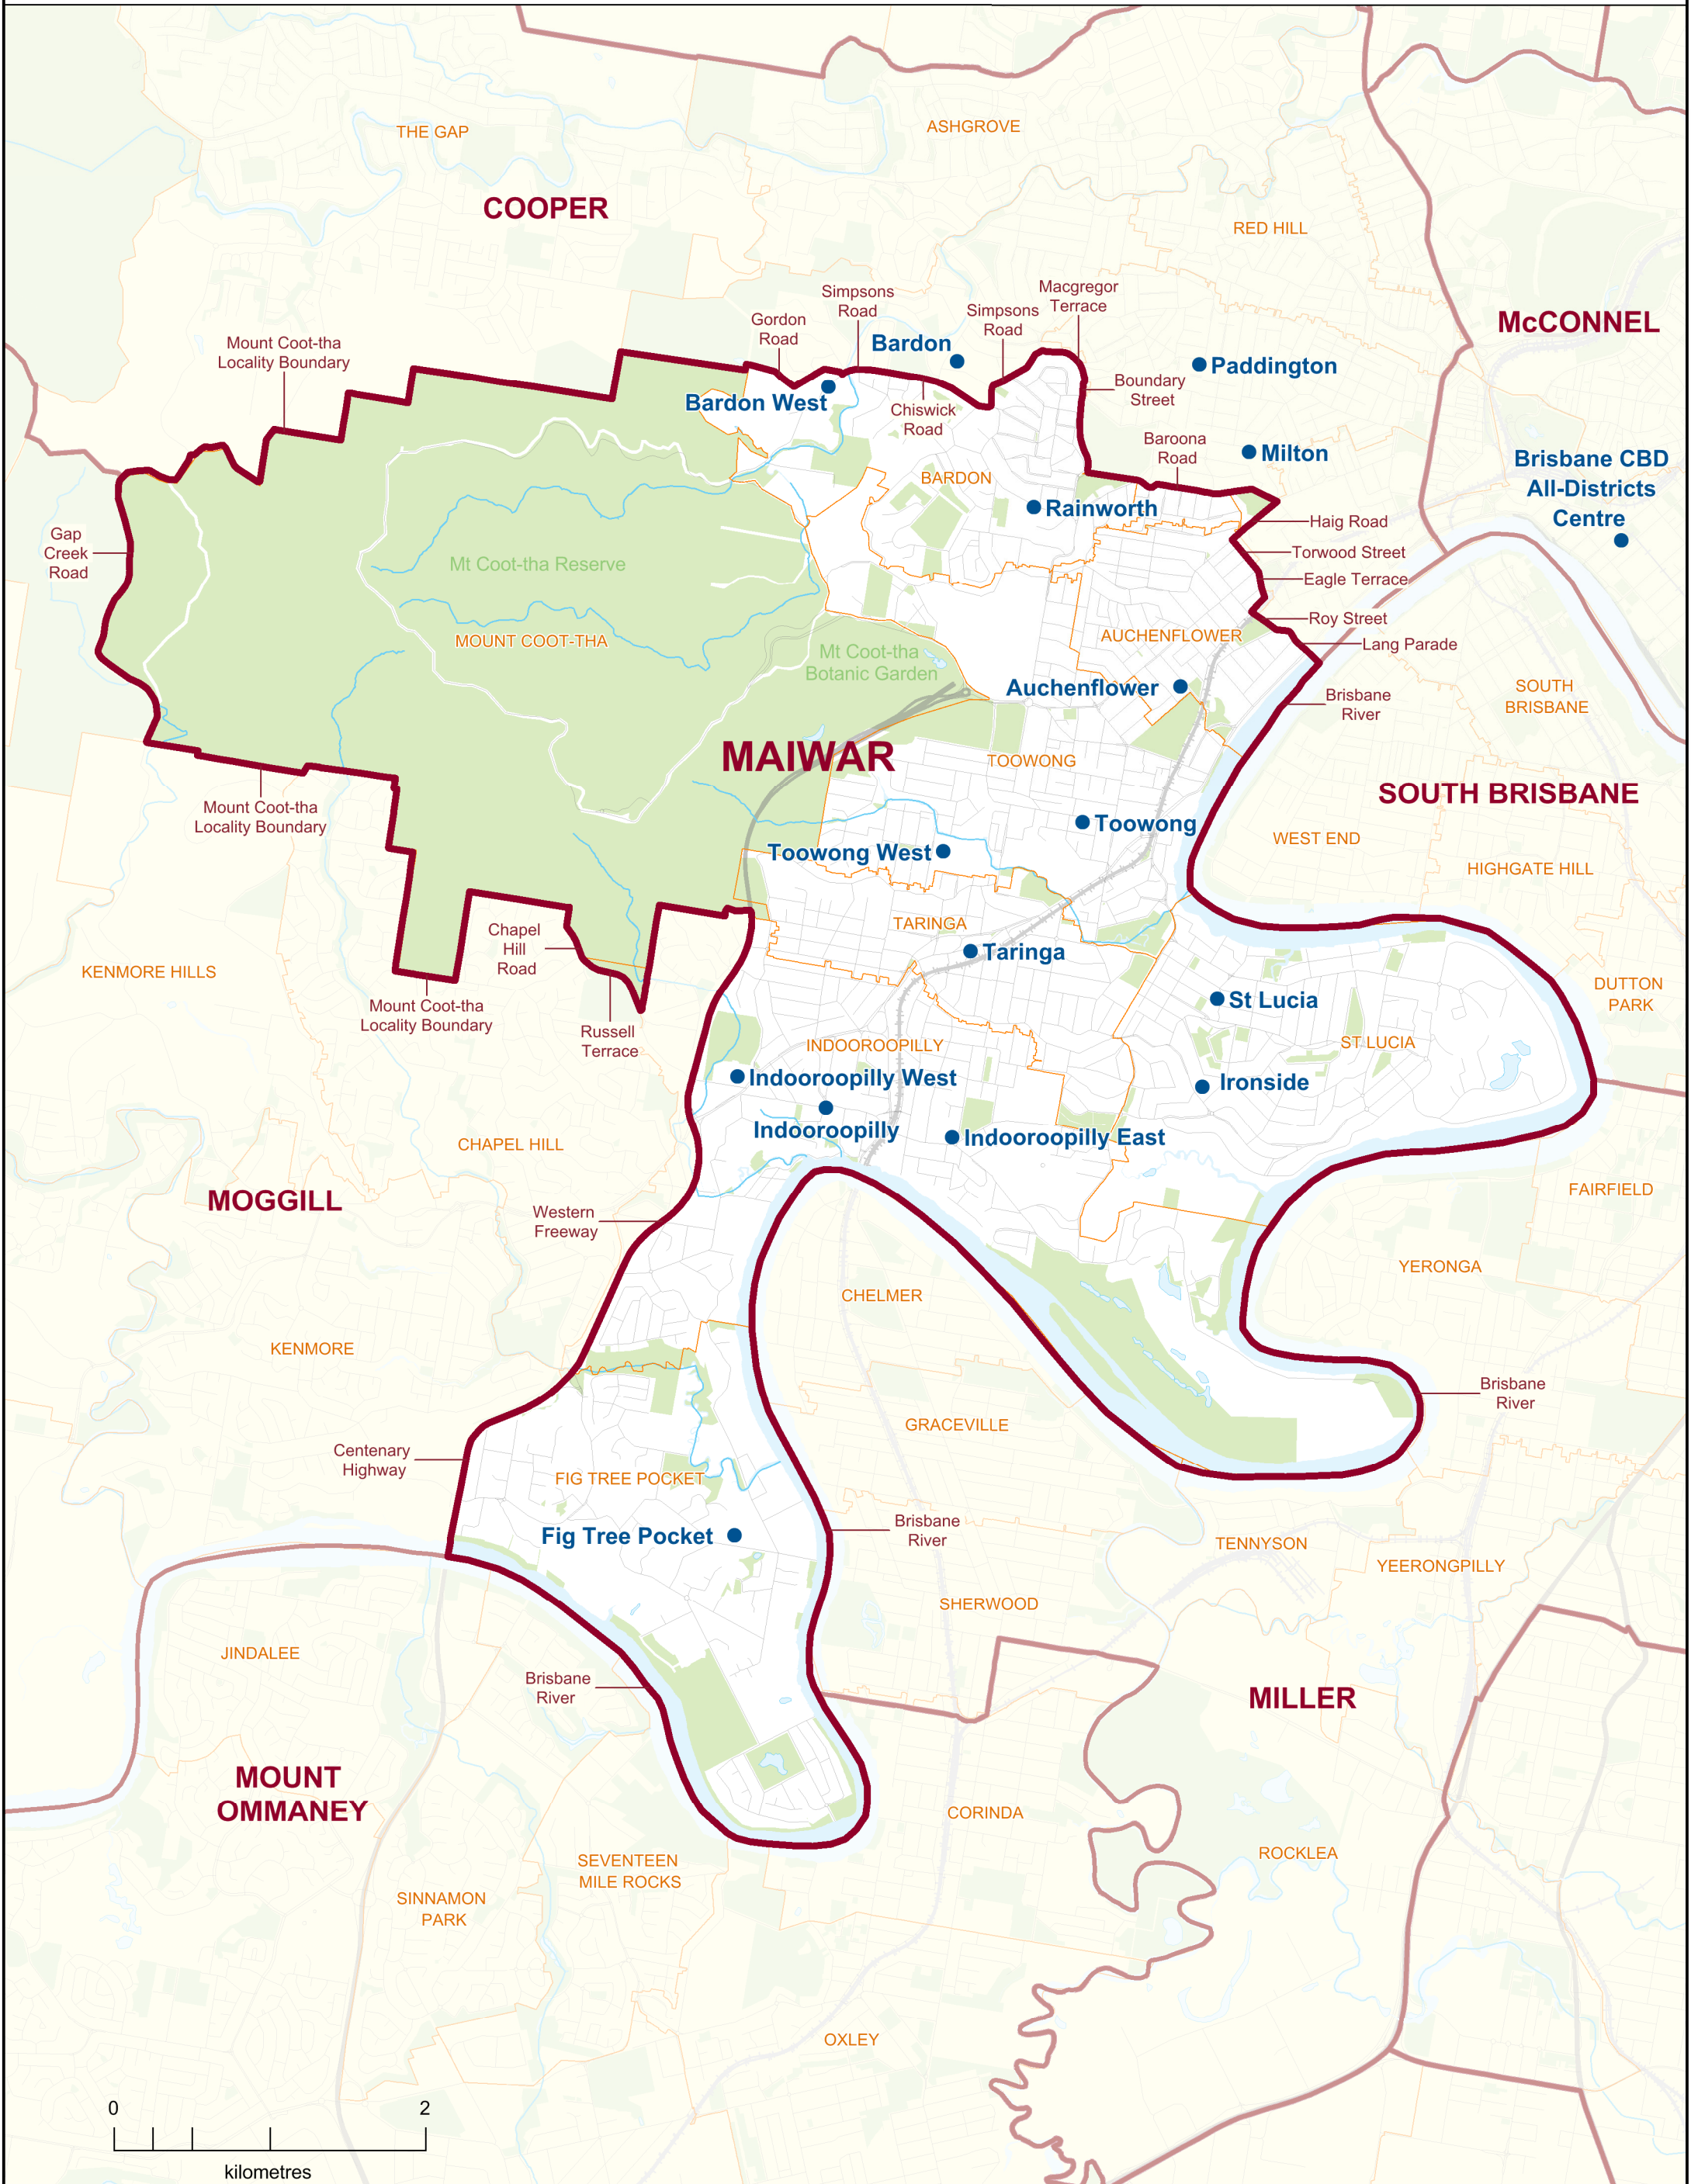

2017 QUEENSLAND STATE ELECTION
Polling Booth Locations
ELECTORAL DISTRICT OF
MAIWAR
ELECTION DATE: 25 November 2017

- Polling Booth
- District Boundary
- Locality Boundary
- Road
- Watercourse / Waterbody
- Reserve / Park

DISCLAIMER
 This map has been produced by the ECQ as a guide only, to show electoral boundaries and polling booths.
 This product was created using datasets from various authoritative sources and has been provided 'As Is'. ECQ therefore does not accept liability for any expenses, losses, damages caused by use of this product.

Polling Booth Locations

ELECTORAL DISTRICT OF MAIWAR

Polling Booth Name	Polling Booth Address	Opening Hours: Saturday, 25 November 2017 (8am-6pm)	Wheelchair Access
Auchenflower	Queensland Scout Centre, 32 Dixon Street, AUCHENFLOWER		A
Bardon	St Joseph's Church Hall, 41 The Drive, BARDON		A
Bardon West	Bardon State School, 330 Simpsons Road, BARDON		A
Fig Tree Pocket	Fig Tree Pocket State School, Cubberla Street, FIG TREE POCKET		A
Indooroopilly	Uniting Church Hall, Cnr Station and Musgrave Roads, INDOOROOPILLY		A
Indooroopilly East	Anglican Church Hall, Cnr Lambert Road & Fairley Street, INDOOROOPILLY		A
Indooroopilly West	Indooroopilly State School, Russell Terrace (Cnr Moggill Road), INDOOROOPILLY		A
Ironside	Ironside State School, 2 Hawken Drive, ST LUCIA		A
Milton	Lavalla Centre, 58 Fernberg Road, PADDINGTON		
Paddington	Brisbane West Senior Citizens Club, 132 Latrobe Terrace, PADDINGTON		F
Rainworth	Rainworth State School, 185 Boundary Road, BARDON		A
St Lucia	Chinese Christian Church Hall, 83 Ryans Road, ST LUCIA		A
Taringa	Baptist Church, 36 Morrow Street, TARINGA		A
Toowong	Uniting Church Hall, 80 Sherwood Road, TOOWONG		A
Toowong West	Qld Academy SMT, 78 Bywong Street, TOOWONG		A