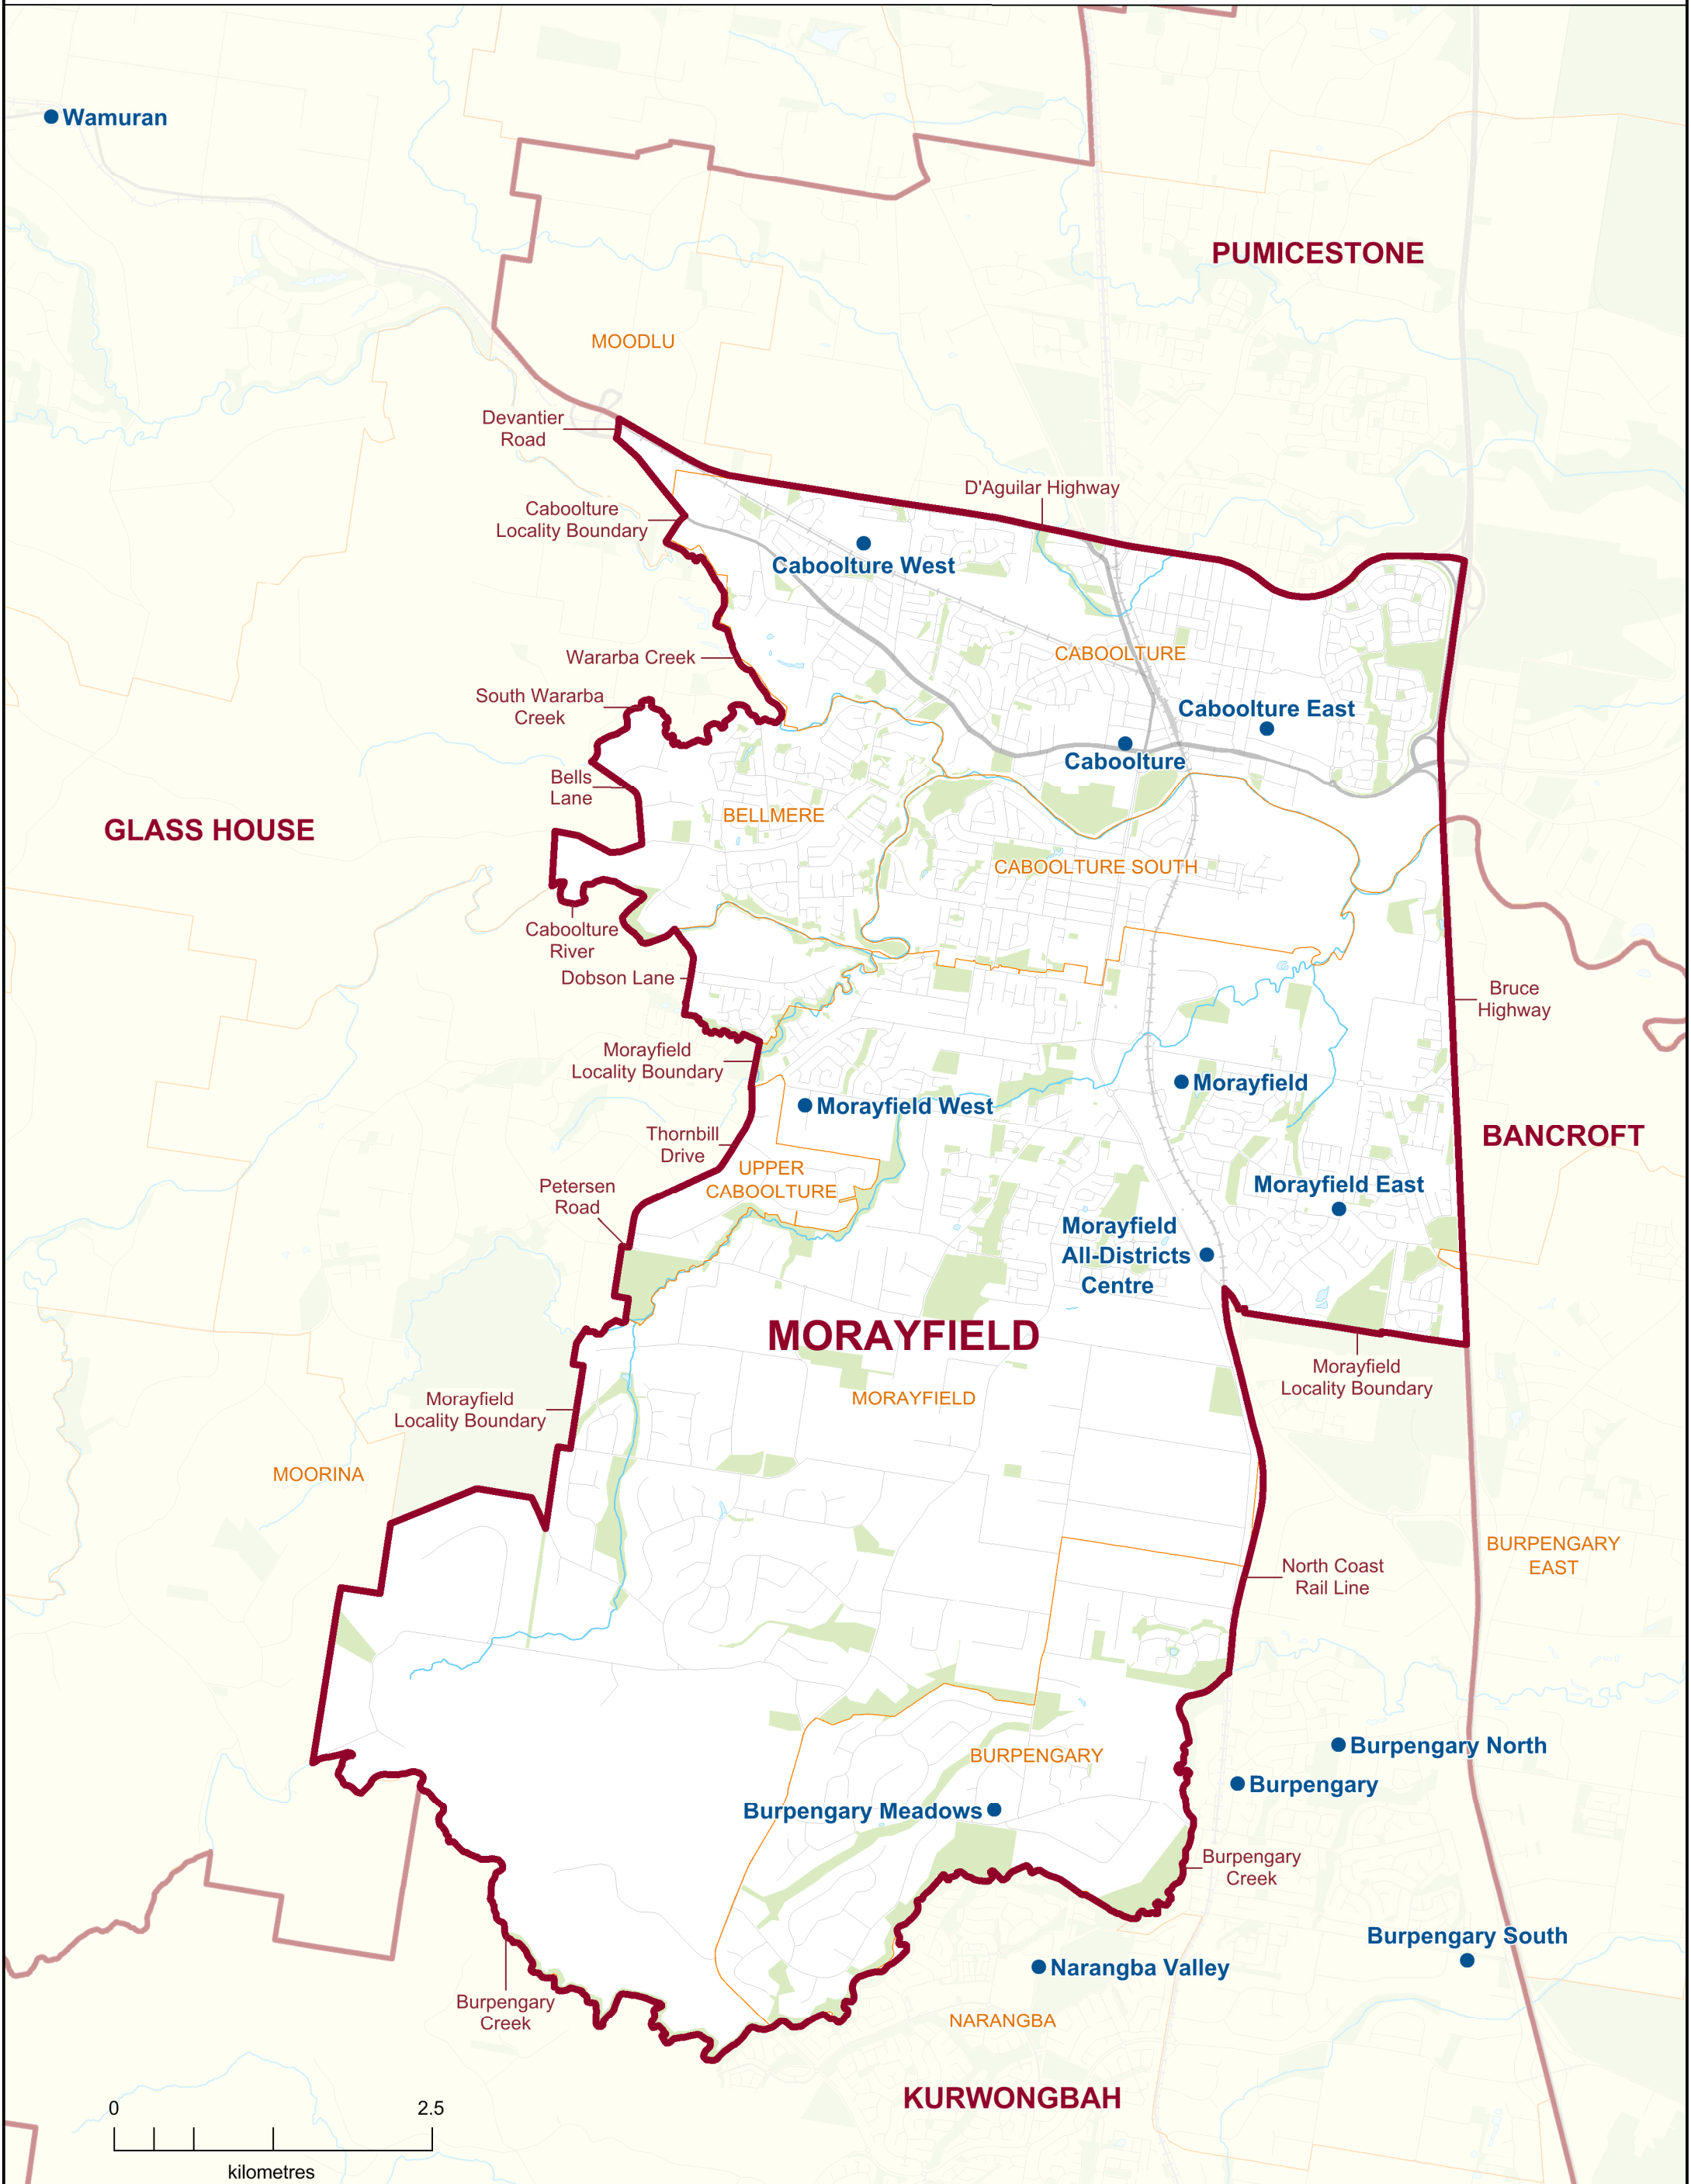

2017 QUEENSLAND STATE ELECTION
Polling Booth Locations
ELECTORAL DISTRICT OF
MORAYFIELD
ELECTION DATE: 25 November 2017

- Polling Booth
- District Boundary
- Locality Boundary
- Road
- Watercourse / Waterbody
- Reserve / Park

DISCLAIMER
 This map has been produced by the ECQ as a guide only, to show electoral boundaries and polling booths.
 This product was created using datasets from various authoritative sources and has been provided 'As Is'. ECQ therefore does not accept liability for any expenses, losses, damages caused by use of this product.

Polling Booth Locations

ELECTORAL DISTRICT OF MORAYFIELD

Polling Booth Name	Polling Booth Address	Opening Hours: Saturday, 25 November 2017 (8am-6pm)	Wheelchair Access
Burpengary	Burpengary State School, 35 Station Road, BURPENGARY		
Burpengary Meadows	Burpengary Meadows State School, 153-187 Rowley Road, BURPENGARY		F
Burpengary North	Burpengary Community Complex, 111 Station Road, BURPENGARY		A
Burpengary South	Burpengary State Secondary College, 196 Pitt Road, BURPENGARY		F
Caboolture	Memorial Hall, 65 King Street, CABOOLTURE		F
Caboolture East	Caboolture State High School, Lee Street, CABOOLTURE		A
Caboolture West	Tullawong State High School, Del Rosso Road, CABOOLTURE		A
Morayfield	Morayfield State High School, Performing Arts Centre, Visentin Road, MORAYFIELD		A
Morayfield East	Morayfield East State School, 107 Graham Road, MORAYFIELD		A
Morayfield West	Minimbah State School, Minimbah Drive, MORAYFIELD		A
Narangba Valley	Narangba Sporting Complex, Harris Avenue, NARANGBA		F
Wamuran	Community Hall, D'Aguilar Highway, WAMURAN		A