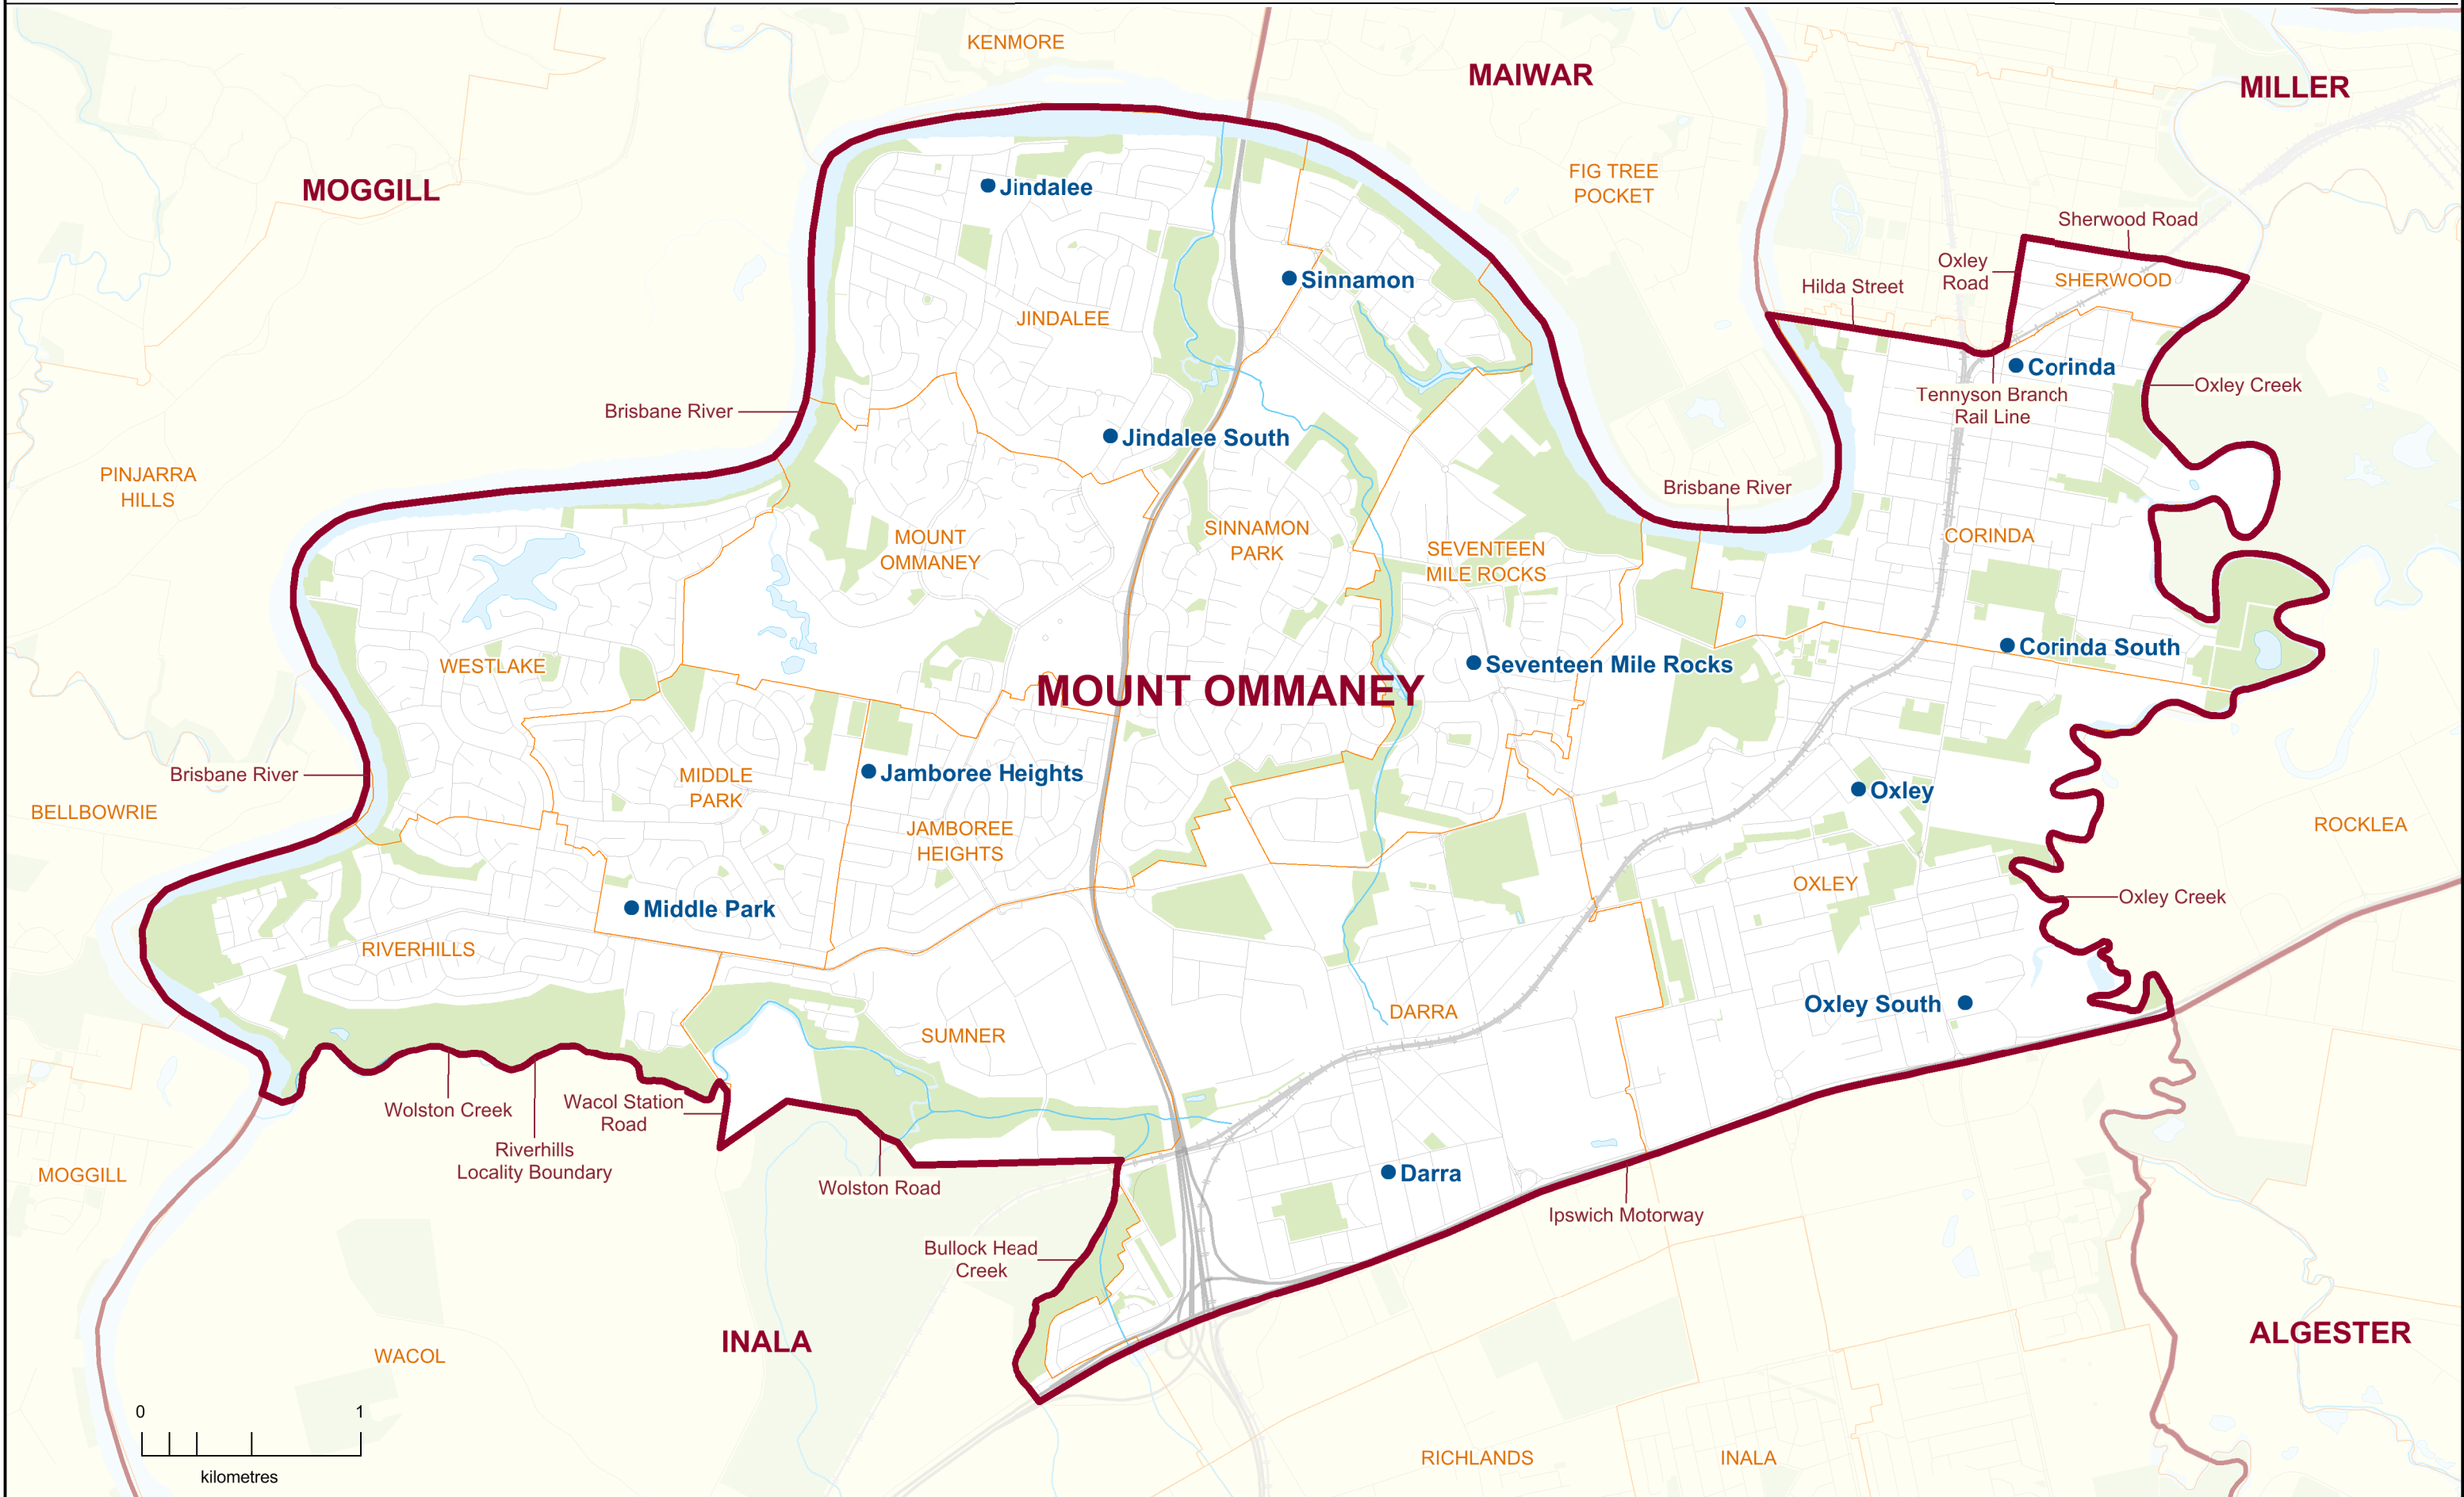

**2017 QUEENSLAND STATE ELECTION**  
**Polling Booth Locations**  
**ELECTORAL DISTRICT OF**  
**MOUNT OMMANEY**  
**ELECTION DATE: 25 November 2017**

- Polling Booth
- District Boundary
- Locality Boundary
- Road
- Watercourse / Waterbody
- Reserve / Park

**DISCLAIMER**  
 This map has been produced by the ECQ as a guide only, to show electoral boundaries and polling booths.  
 This product was created using datasets from various authoritative sources and has been provided 'As Is'. ECQ therefore does not accept liability for any expenses, losses, damages caused by use of this product.

## Polling Booth Locations