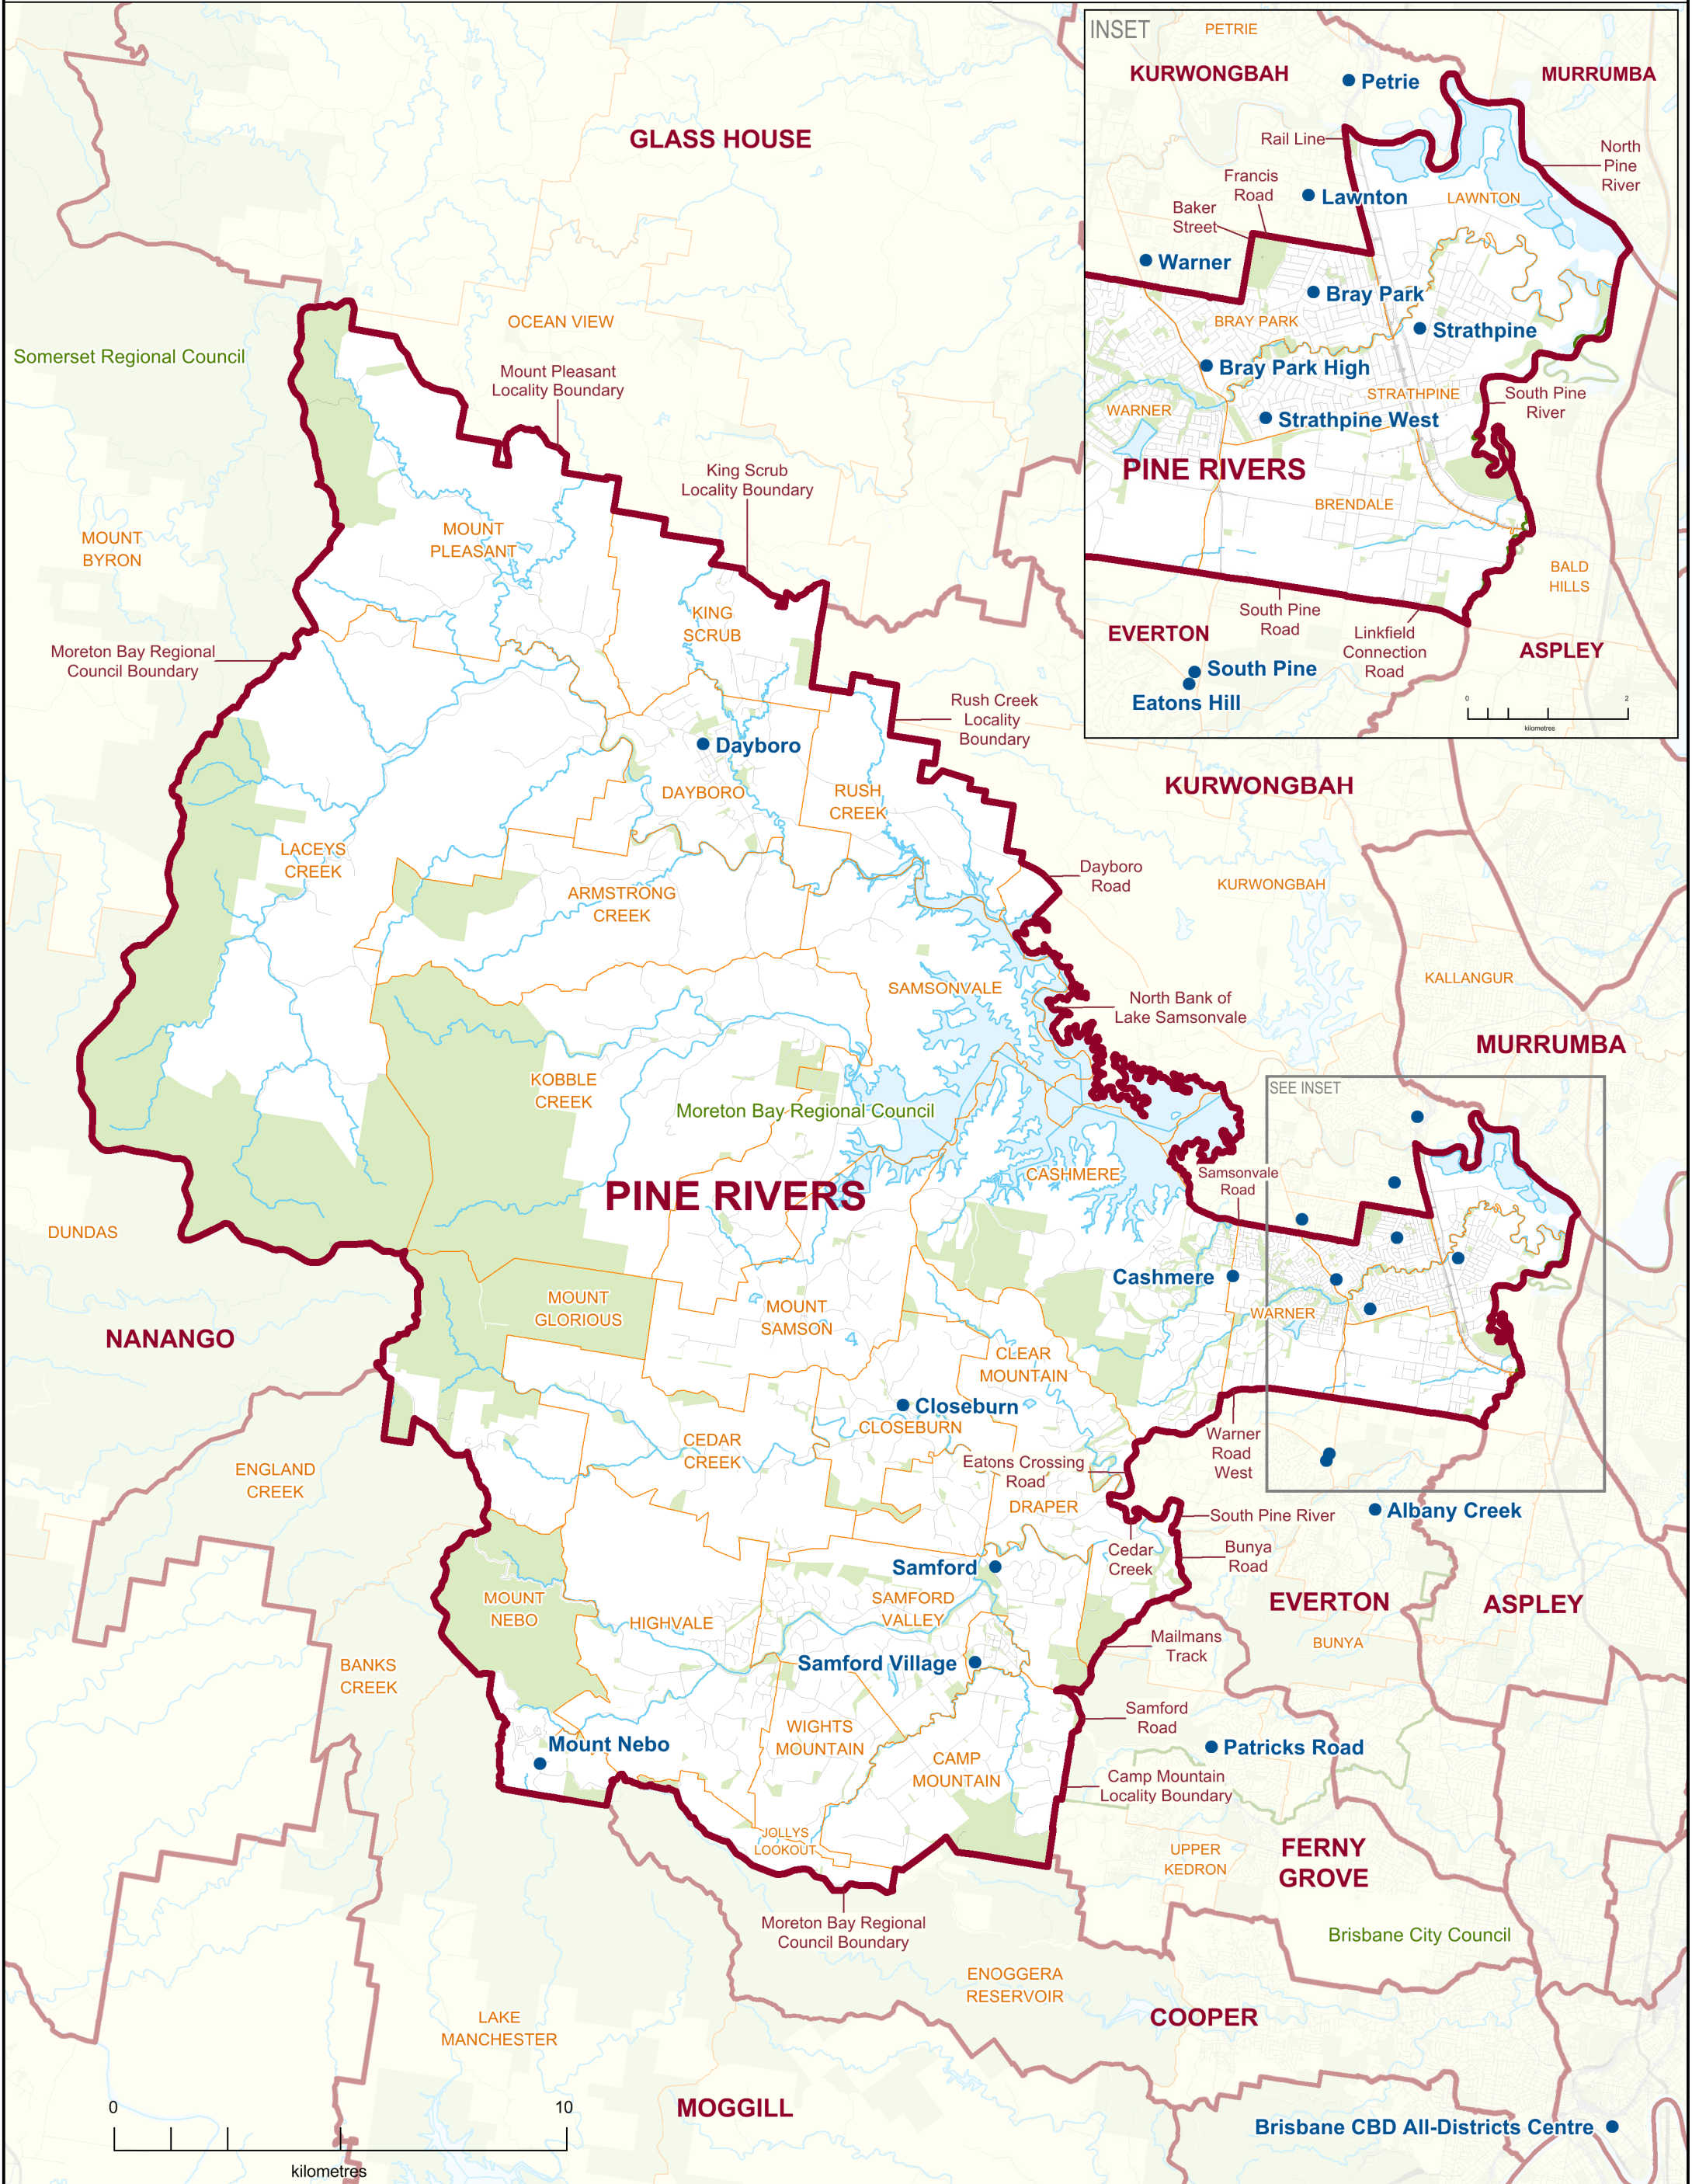

2017 QUEENSLAND STATE ELECTION
Polling Booth Locations
ELECTORAL DISTRICT OF
PINE RIVERS
ELECTION DATE: 25 November 2017

- Polling Booth
- District Boundary
- Locality Boundary
- Road
- Watercourse / Waterbody
- Reserve / Park

DISCLAIMER
 This map has been produced by the ECQ as a guide only, to show electoral boundaries and polling booths.
 This product was created using datasets from various authoritative sources and has been provided 'As Is'. ECQ therefore does not accept liability for any expenses, losses, damages caused by use of this product.

Polling Booth Locations

ELECTORAL DISTRICT OF PINE RIVERS

Polling Booth Name	Polling Booth Address	Opening Hours: Saturday, 25 November 2017 (8am-6pm)	Wheelchair Access
Albany Creek	Albany Creek State School, 696 Albany Creek Road, ALBANY CREEK		F
Bray Park	Bray Park State School, 5 Hopetoun Street, BRAY PARK		F
Bray Park High	Bray Park State High School, Lavarack Road, BRAY PARK		
Cashmere	Tadpoles Early Learning Centre, 2 Sarow Drive, CASHMERE		F
Closeburn	Cedar Creek Public Hall, 2 Andrew Road, CLOSEBURN		
Dayboro	Dayboro State School, 58 Mckenzie Street, DAYBORO		F
Eatons Hill	Eatons Hill State School, Apex Grove, EATONS HILL		F
Lawnton	Lawnton State School, Todds Road, LAWNTON		
Mount Nebo	Mount Nebo State School, Mt Nebo Road, MOUNT NEBO		
Patricks Road	Patricks Road State School, Patricks Road, FERNY HILLS		A
Petrie	School of Arts Hall, Anzac Avenue, PETRIE		F
Samford	Samford Rangers Football Club, 2149 Mount Samson Road, SAMFORD		F
Samford Village	Samford State School, School Road, SAMFORD		A
South Pine	Community Church, 10 South Pine Road, WARNER		F
Strathpine	Pine Rivers State High School (Community Hall), Ash Court, STRATHPINE		F
Strathpine West	Strathpine West State School, Garbala Drive, STRATHPINE		A
Warner	Genesis Christian College, 10 Youngs Crossing Road, BRAY PARK		F