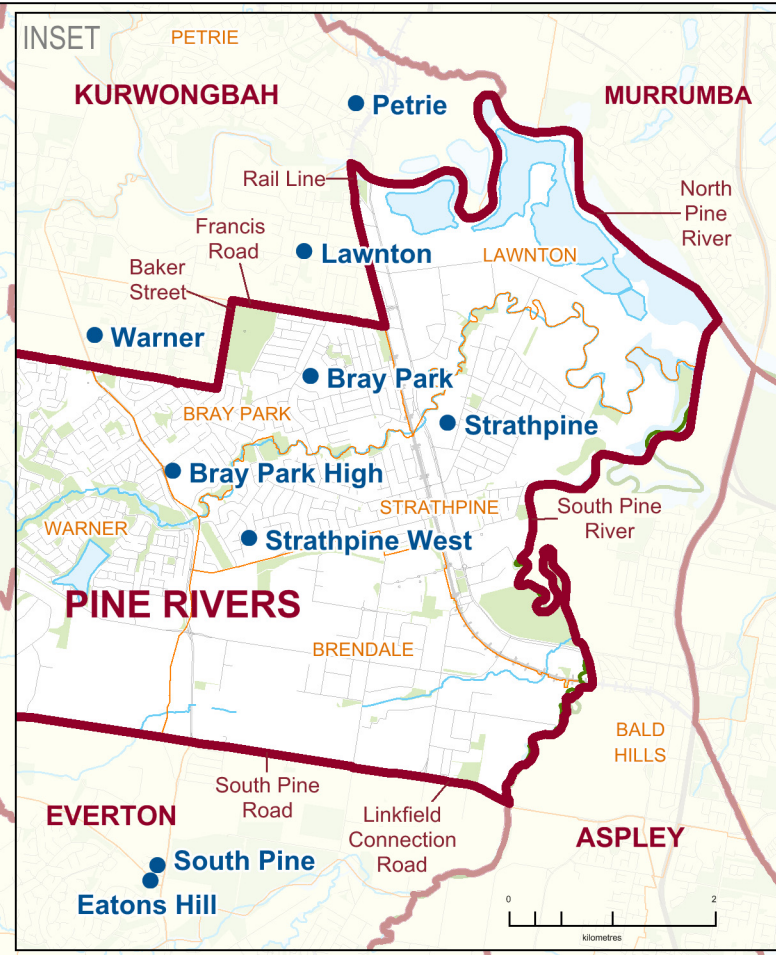

2017 QUEENSLAND STATE ELECTION
Polling Booth Locations
ELECTORAL DISTRICT OF
PINE RIVERS
ELECTION DATE: 25 November 2017

- Polling Booth
- District Boundary
- Locality Boundary
- Road
- Watercourse / Waterbody
- Reserve / Park

DISCLAIMER
 This map has been produced by the ECQ as a guide only, to show electoral boundaries and polling booths.
 This product was created using datasets from various authoritative sources and has been provided 'As Is'. ECQ therefore does not accept liability for any expenses, losses, damages caused by use of this product.

Polling Booth Locations

ELECTORAL DISTRICT OF PINE RIVERS

Polling Booth Name	Polling Booth Address	Opening Hours: Saturday, 25 November 2017 (8am-6pm)	Wheelchair Access
Albany Creek	Albany Creek State School, 696 Albany Creek Road, ALBANY CREEK		F
Bray Park	Bray Park State School, 5 Hopetoun Street, BRAY PARK		F
Bray Park High	Bray Park State High School, Lavarack Road, BRAY PARK		
Cashmere	Tadpoles Early Learning Centre, 2 Sarow Drive, CASHMERE		F
Closeburn	Cedar Creek Public Hall, 2 Andrew Road, CLOSEBURN		
Dayboro	Dayboro State School, 58 Mckenzie Street, DAYBORO		F
Eatons Hill	Eatons Hill State School, Apex Grove, EATONS HILL		F
Lawnton	Lawnton State School, Todds Road, LAWNTON		
Mount Nebo	Mount Nebo State School, Mt Nebo Road, MOUNT NEBO		
Patricks Road	Patricks Road State School, Patricks Road, FERNY HILLS		A
Petrie	School of Arts Hall, Anzac Avenue, PETRIE		F
Samford	Samford Rangers Football Club, 2149 Mount Samson Road, SAMFORD		F
Samford Village	Samford State School, School Road, SAMFORD		A
South Pine	Community Church, 10 South Pine Road, WARNER		F
Strathpine	Pine Rivers State High School (Community Hall), Ash Court, STRATHPINE		F
Strathpine West	Strathpine West State School, Garbala Drive, STRATHPINE		A
Warner	Genesis Christian College, 10 Youngs Crossing Road, BRAY PARK		F