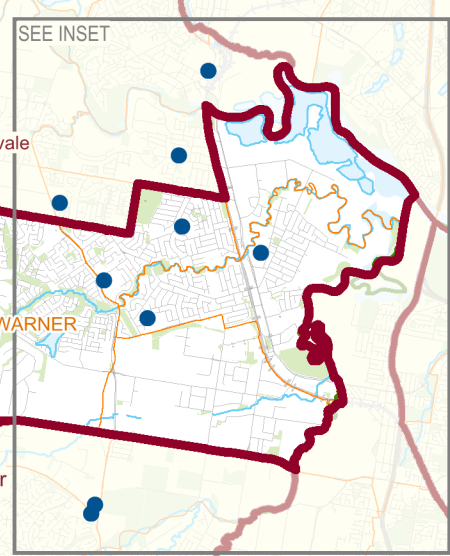

2017 QUEENSLAND STATE ELECTION
Polling Booth Locations
ELECTORAL DISTRICT OF
PINE RIVERS
ELECTION DATE: 25 November 2017

- Polling Booth
- District Boundary
- Locality Boundary
- Road
- Watercourse / Waterbody
- Reserve / Park

DISCLAIMER
 This map has been produced by the ECQ as a guide only, to show electoral boundaries and polling booths.
 This product was created using datasets from various authoritative sources and has been provided 'As Is'. ECQ therefore does not accept liability for any expenses, losses, damages caused by use of this product.

Polling Booth Locations

ELECTORAL DISTRICT OF PINE RIVERS

Polling Booth Name	Polling Booth Address	Opening Hours: Saturday, 25 November 2017 (8am-6pm)	Wheelchair Access
Albany Creek	Albany Creek State School, 696 Albany Creek Road, ALBANY CREEK		F
Bray Park	Bray Park State School, 5 Hopetoun Street, BRAY PARK		F
Bray Park High	Bray Park State High School, Lavarack Road, BRAY PARK		
Cashmere	Tadpoles Early Learning Centre, 2 Sarow Drive, CASHMERE		F
Closeburn	Cedar Creek Public Hall, 2 Andrew Road, CLOSEBURN		
Dayboro	Dayboro State School, 58 Mckenzie Street, DAYBORO		F
Eatons Hill	Eatons Hill State School, Apex Grove, EATONS HILL		F
Lawnton	Lawnton State School, Todds Road, LAWNTON		
Mount Nebo	Mount Nebo State School, Mt Nebo Road, MOUNT NEBO		
Patricks Road	Patricks Road State School, Patricks Road, FERNY HILLS		A
Petrie	School of Arts Hall, Anzac Avenue, PETRIE		F
Samford	Samford Rangers Football Club, 2149 Mount Samson Road, SAMFORD		F
Samford Village	Samford State School, School Road, SAMFORD		A
South Pine	Community Church, 10 South Pine Road, WARNER		F
Strathpine	Pine Rivers State High School (Community Hall), Ash Court, STRATHPINE		F
Strathpine West	Strathpine West State School, Garbala Drive, STRATHPINE		A
Warner	Genesis Christian College, 10 Youngs Crossing Road, BRAY PARK		F