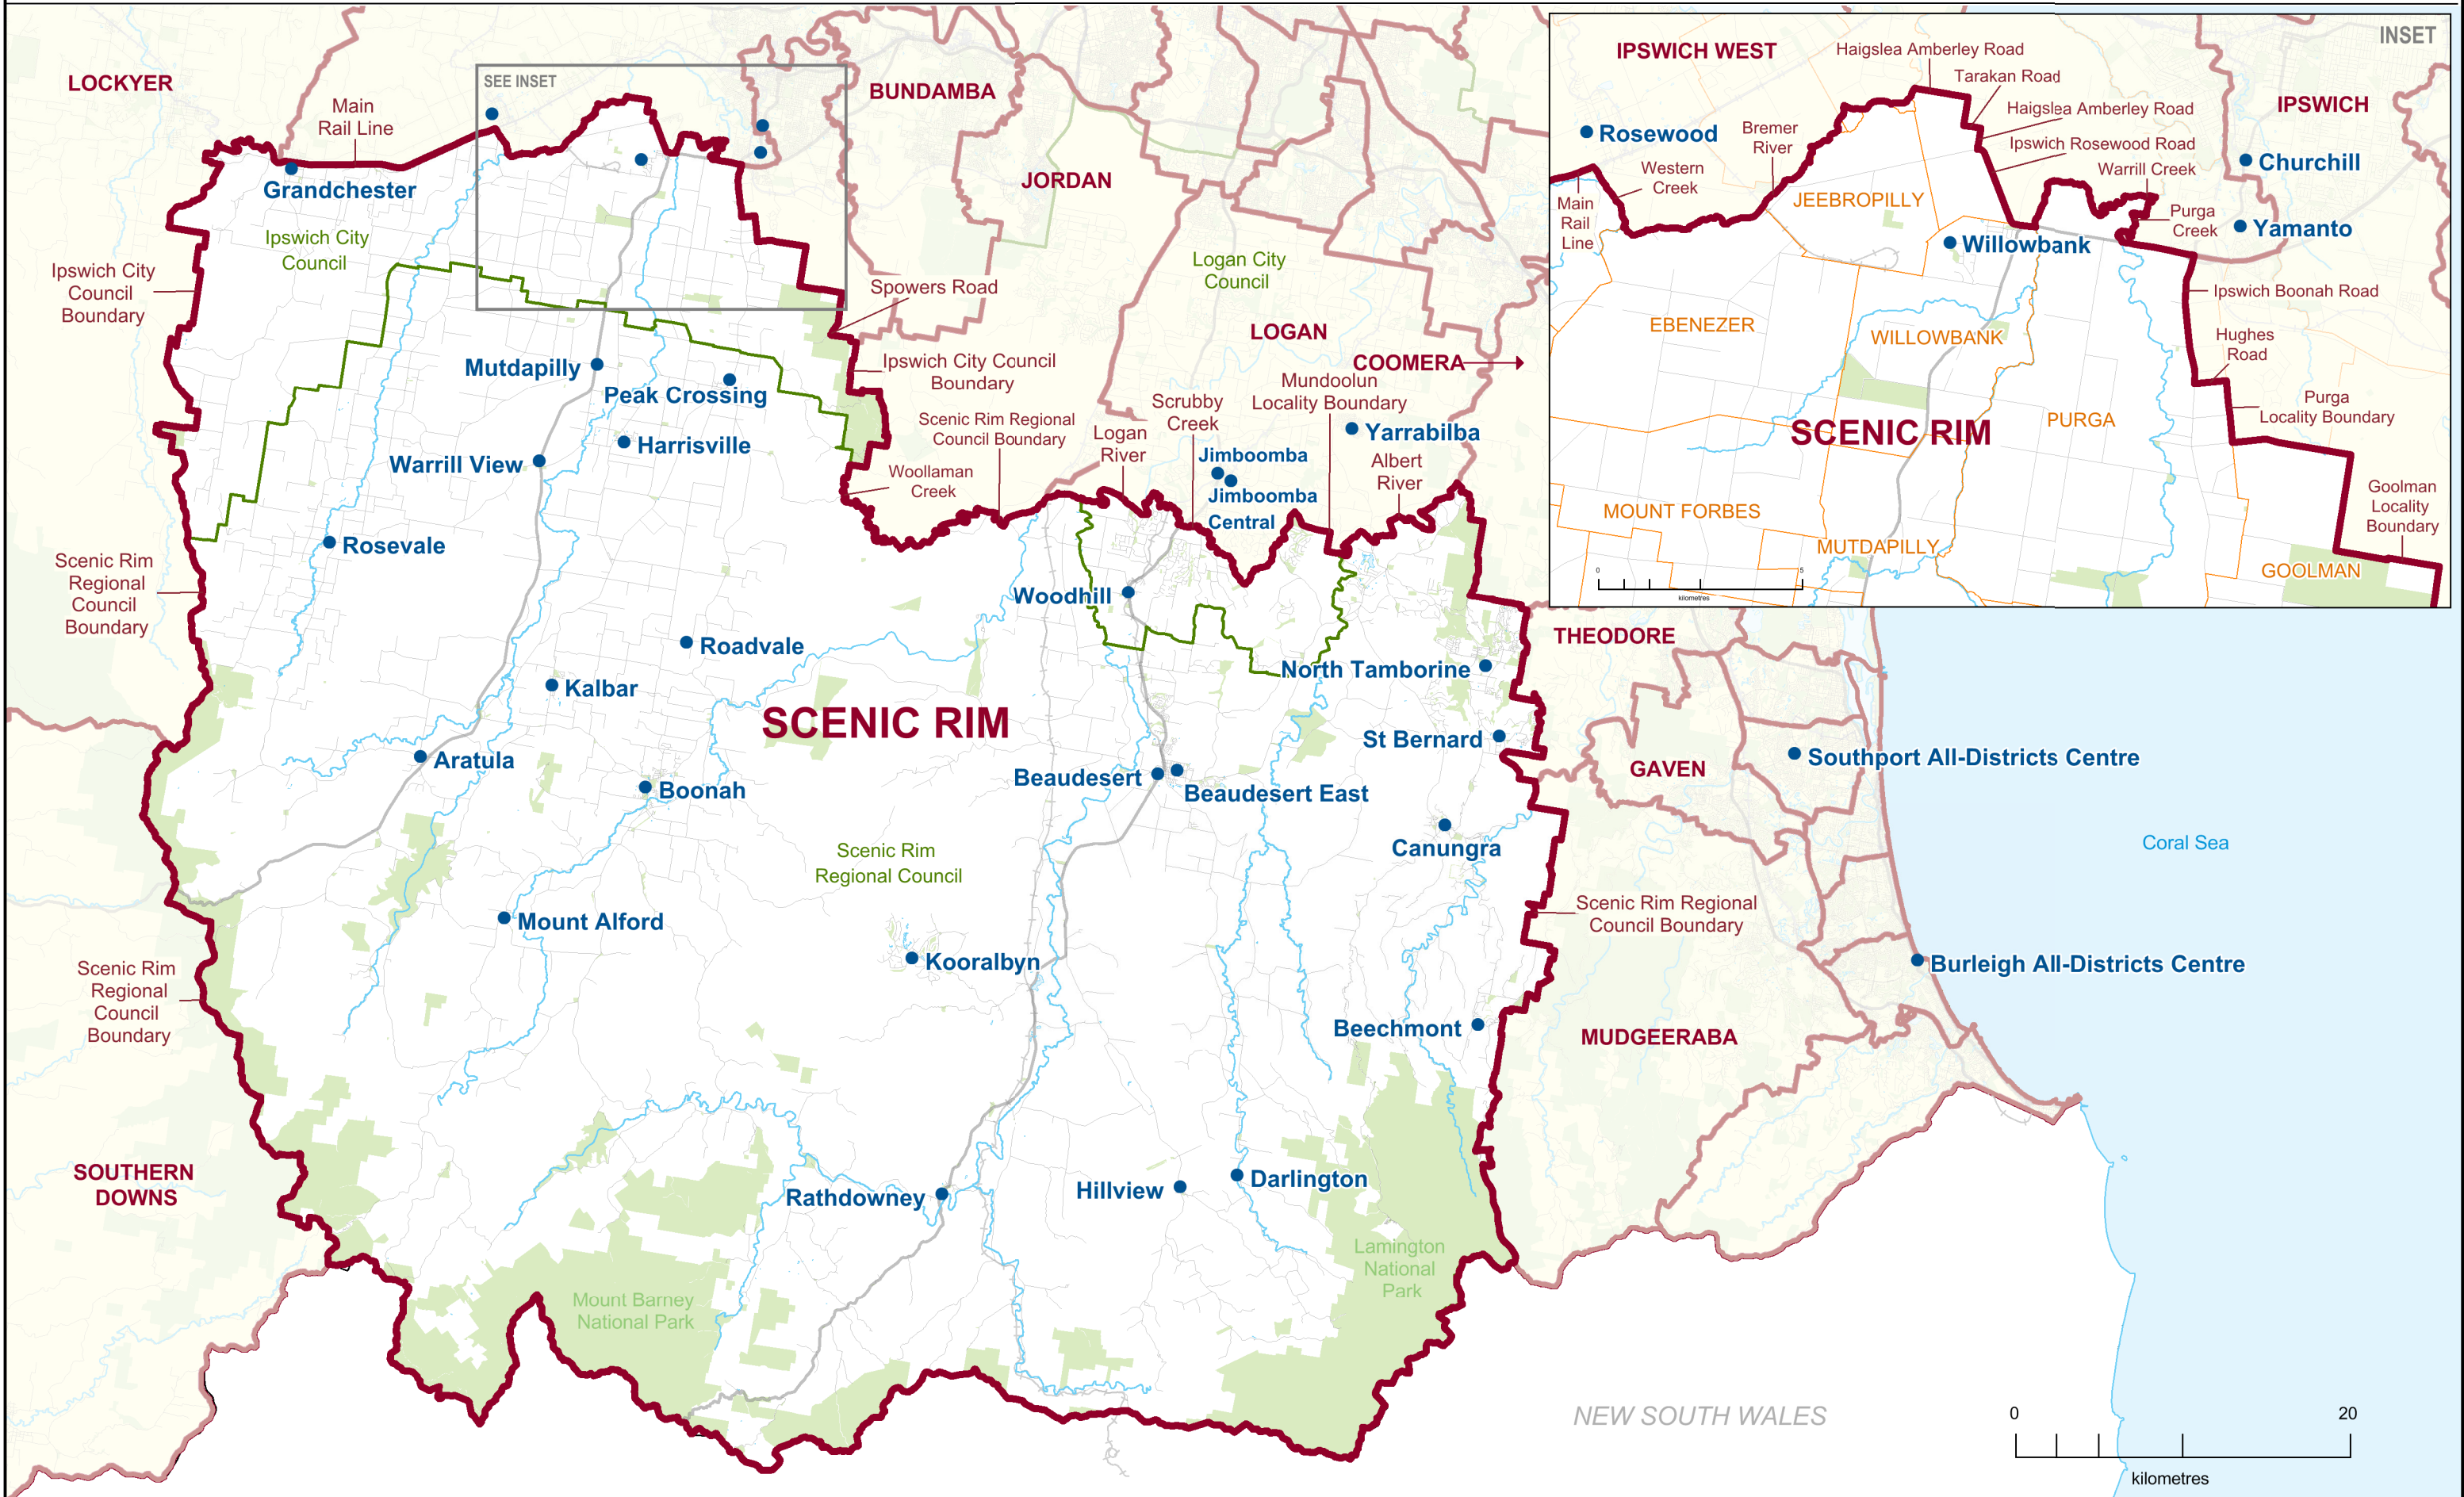

2017 QUEENSLAND STATE ELECTION
Polling Booth Locations
ELECTORAL DISTRICT OF
SCENIC RIM
ELECTION DATE: 25 November 2017

- Polling Booth
- District Boundary
- Locality Boundary
- Road
- Watercourse / Waterbody
- Reserve / Park

DISCLAIMER

This map has been produced by the ECQ as a guide only, to show electoral boundaries and polling booths.

This product was created using datasets from various authoritative sources and has been provided 'As Is'. ECQ therefore does not accept liability for any expenses, losses, damages caused by use of this product.