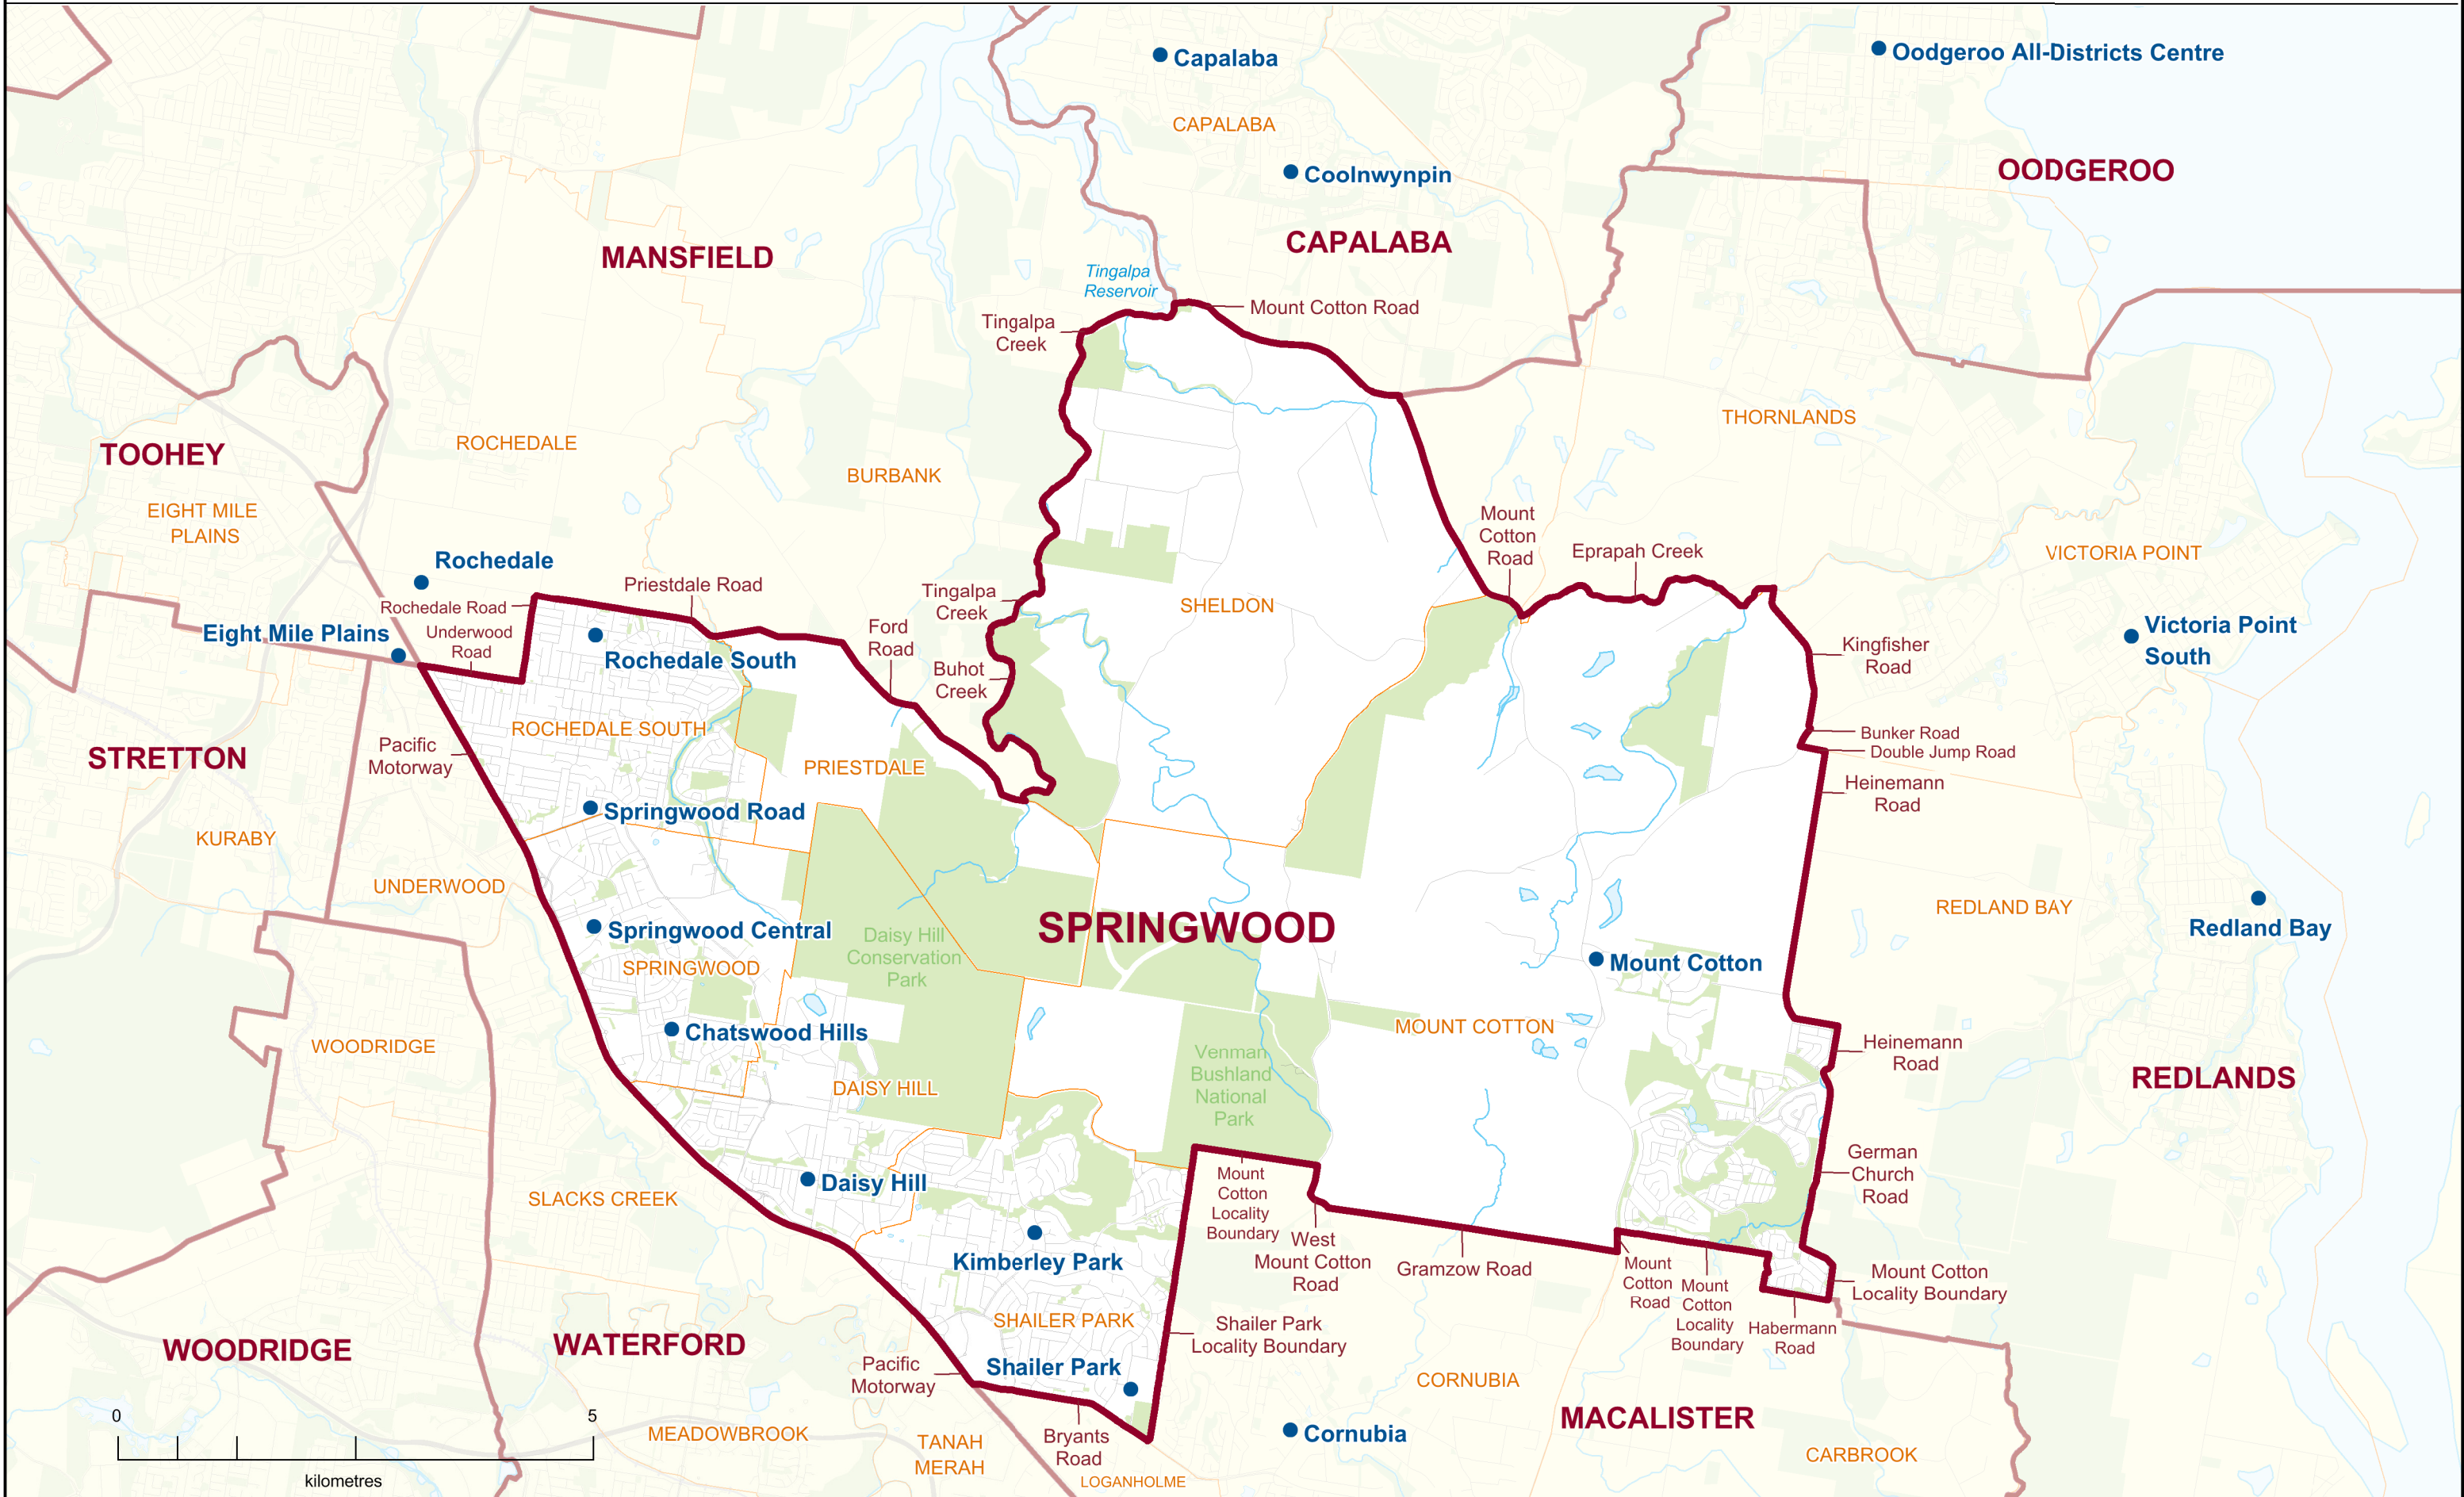

2017 QUEENSLAND STATE ELECTION
 Polling Booth Locations
 ELECTORAL DISTRICT OF
SPRINGWOOD
 ELECTION DATE: 25 November 2017

- Polling Booth
- District Boundary
- Locality Boundary
- Road
- Watercourse / Waterbody
- Reserve / Park

DISCLAIMER

This map has been produced by the ECQ as a guide only, to show electoral boundaries and polling booths.

This product was created using datasets from various authoritative sources and has been provided 'As Is'. ECQ therefore does not accept liability for any expenses, losses, damages caused by use of this product.