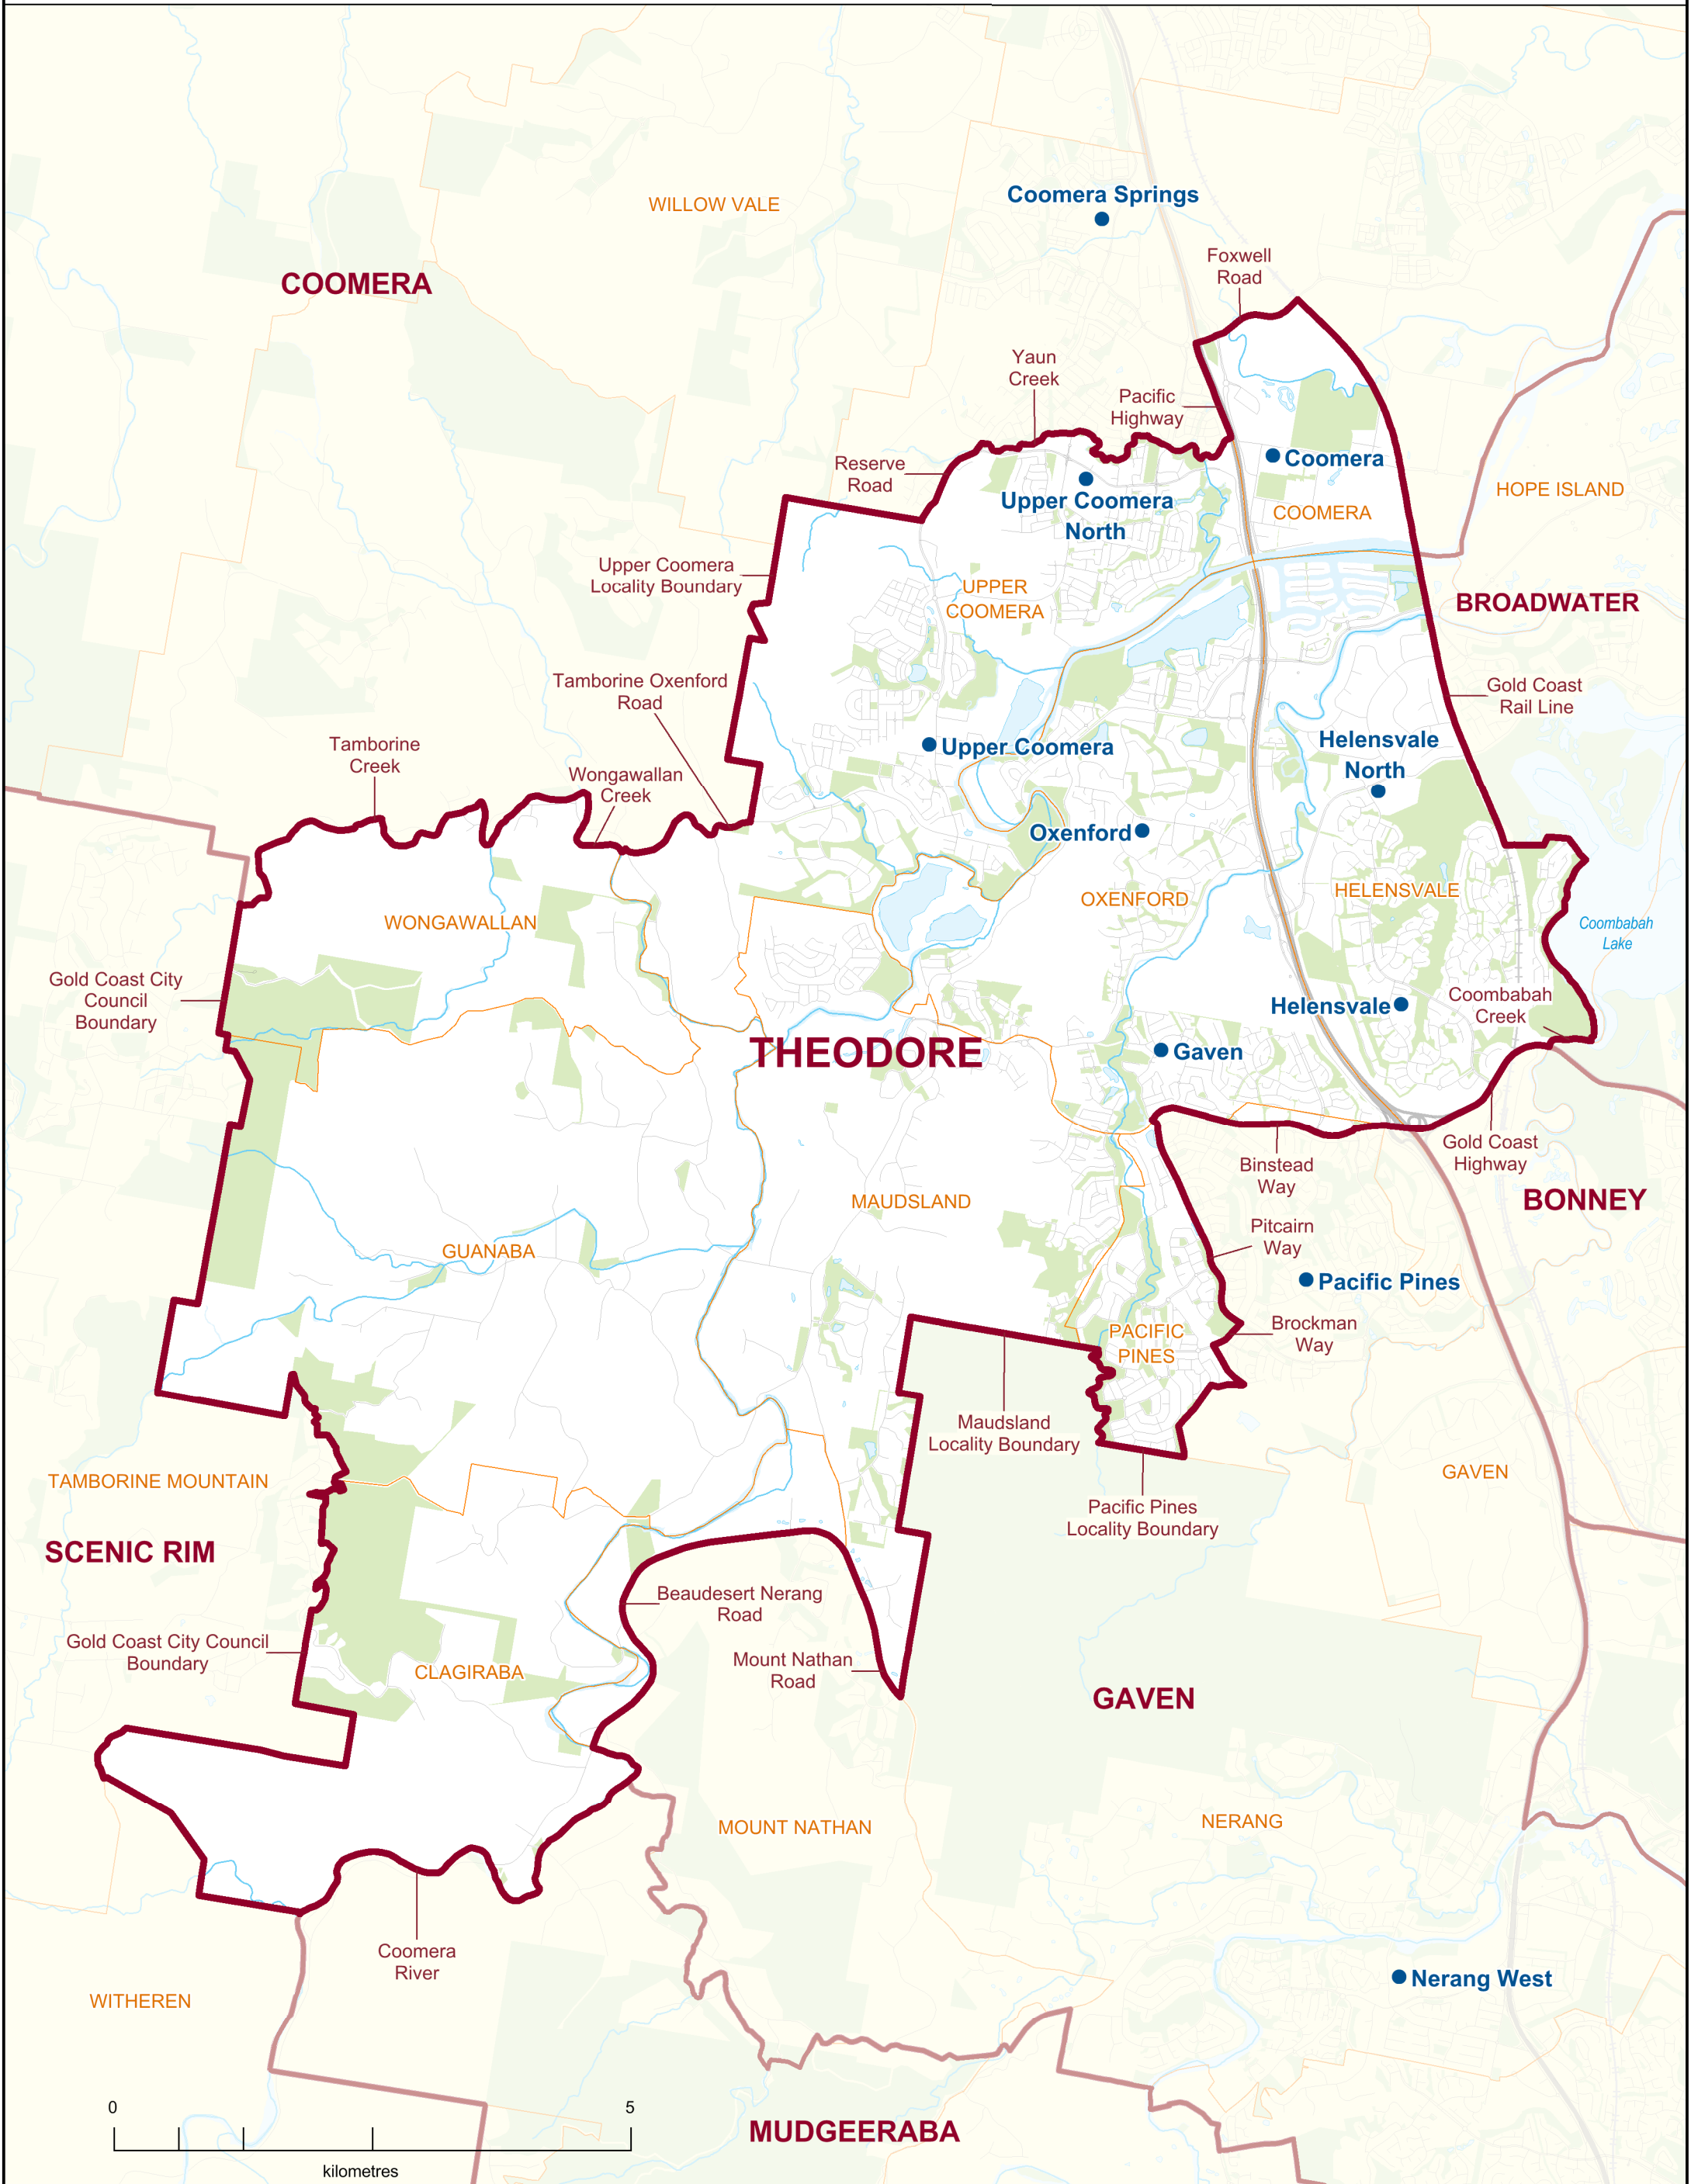

2017 QUEENSLAND STATE ELECTION
Polling Booth Locations
ELECTORAL DISTRICT OF
THEODORE
ELECTION DATE: 25 November 2017

- Polling Booth
- District Boundary
- Locality Boundary
- Road
- Watercourse / Waterbody
- Reserve / Park

DISCLAIMER
 This map has been produced by the ECQ as a guide only, to show electoral boundaries and polling booths.
 This product was created using datasets from various authoritative sources and has been provided 'As Is'. ECQ therefore does not accept liability for any expenses, losses, damages caused by use of this product.

Polling Booth Locations

ELECTORAL DISTRICT OF THEODORE

Polling Booth Name	Polling Booth Address	Opening Hours: Saturday, 25 November 2017 (8am-6pm)	Wheelchair Access
Coomera	Coomera State School, Beattie Road, COOMERA		A
Coomera Springs	Coomera Springs State School, Old Coach Road, UPPER COOMERA		F
Gaven	Gaven State School, Universal Street, OXFENFORD		A
Helensvale	Helensvale State School, Lindfield Road, HELENSVALE		A
Helensvale North	Helensvale State High School, Helensvale Road, HELENSVALE		A
Nerang West	Nerang State High School, Weedons Road, NERANG		A
Oxenford	Oxenford State School, Michigan Drive, OXFENFORD		F
Pacific Pines	Pacific Pines Primary School, Santa Isobel Boulevard, PACIFIC PINES		F
Upper Coomera	Highland Reserve State School, Reserve Road, UPPER COOMERA		A
Upper Coomera North	Upper Coomera State College, 137 Reserve Road, UPPER COOMERA		F