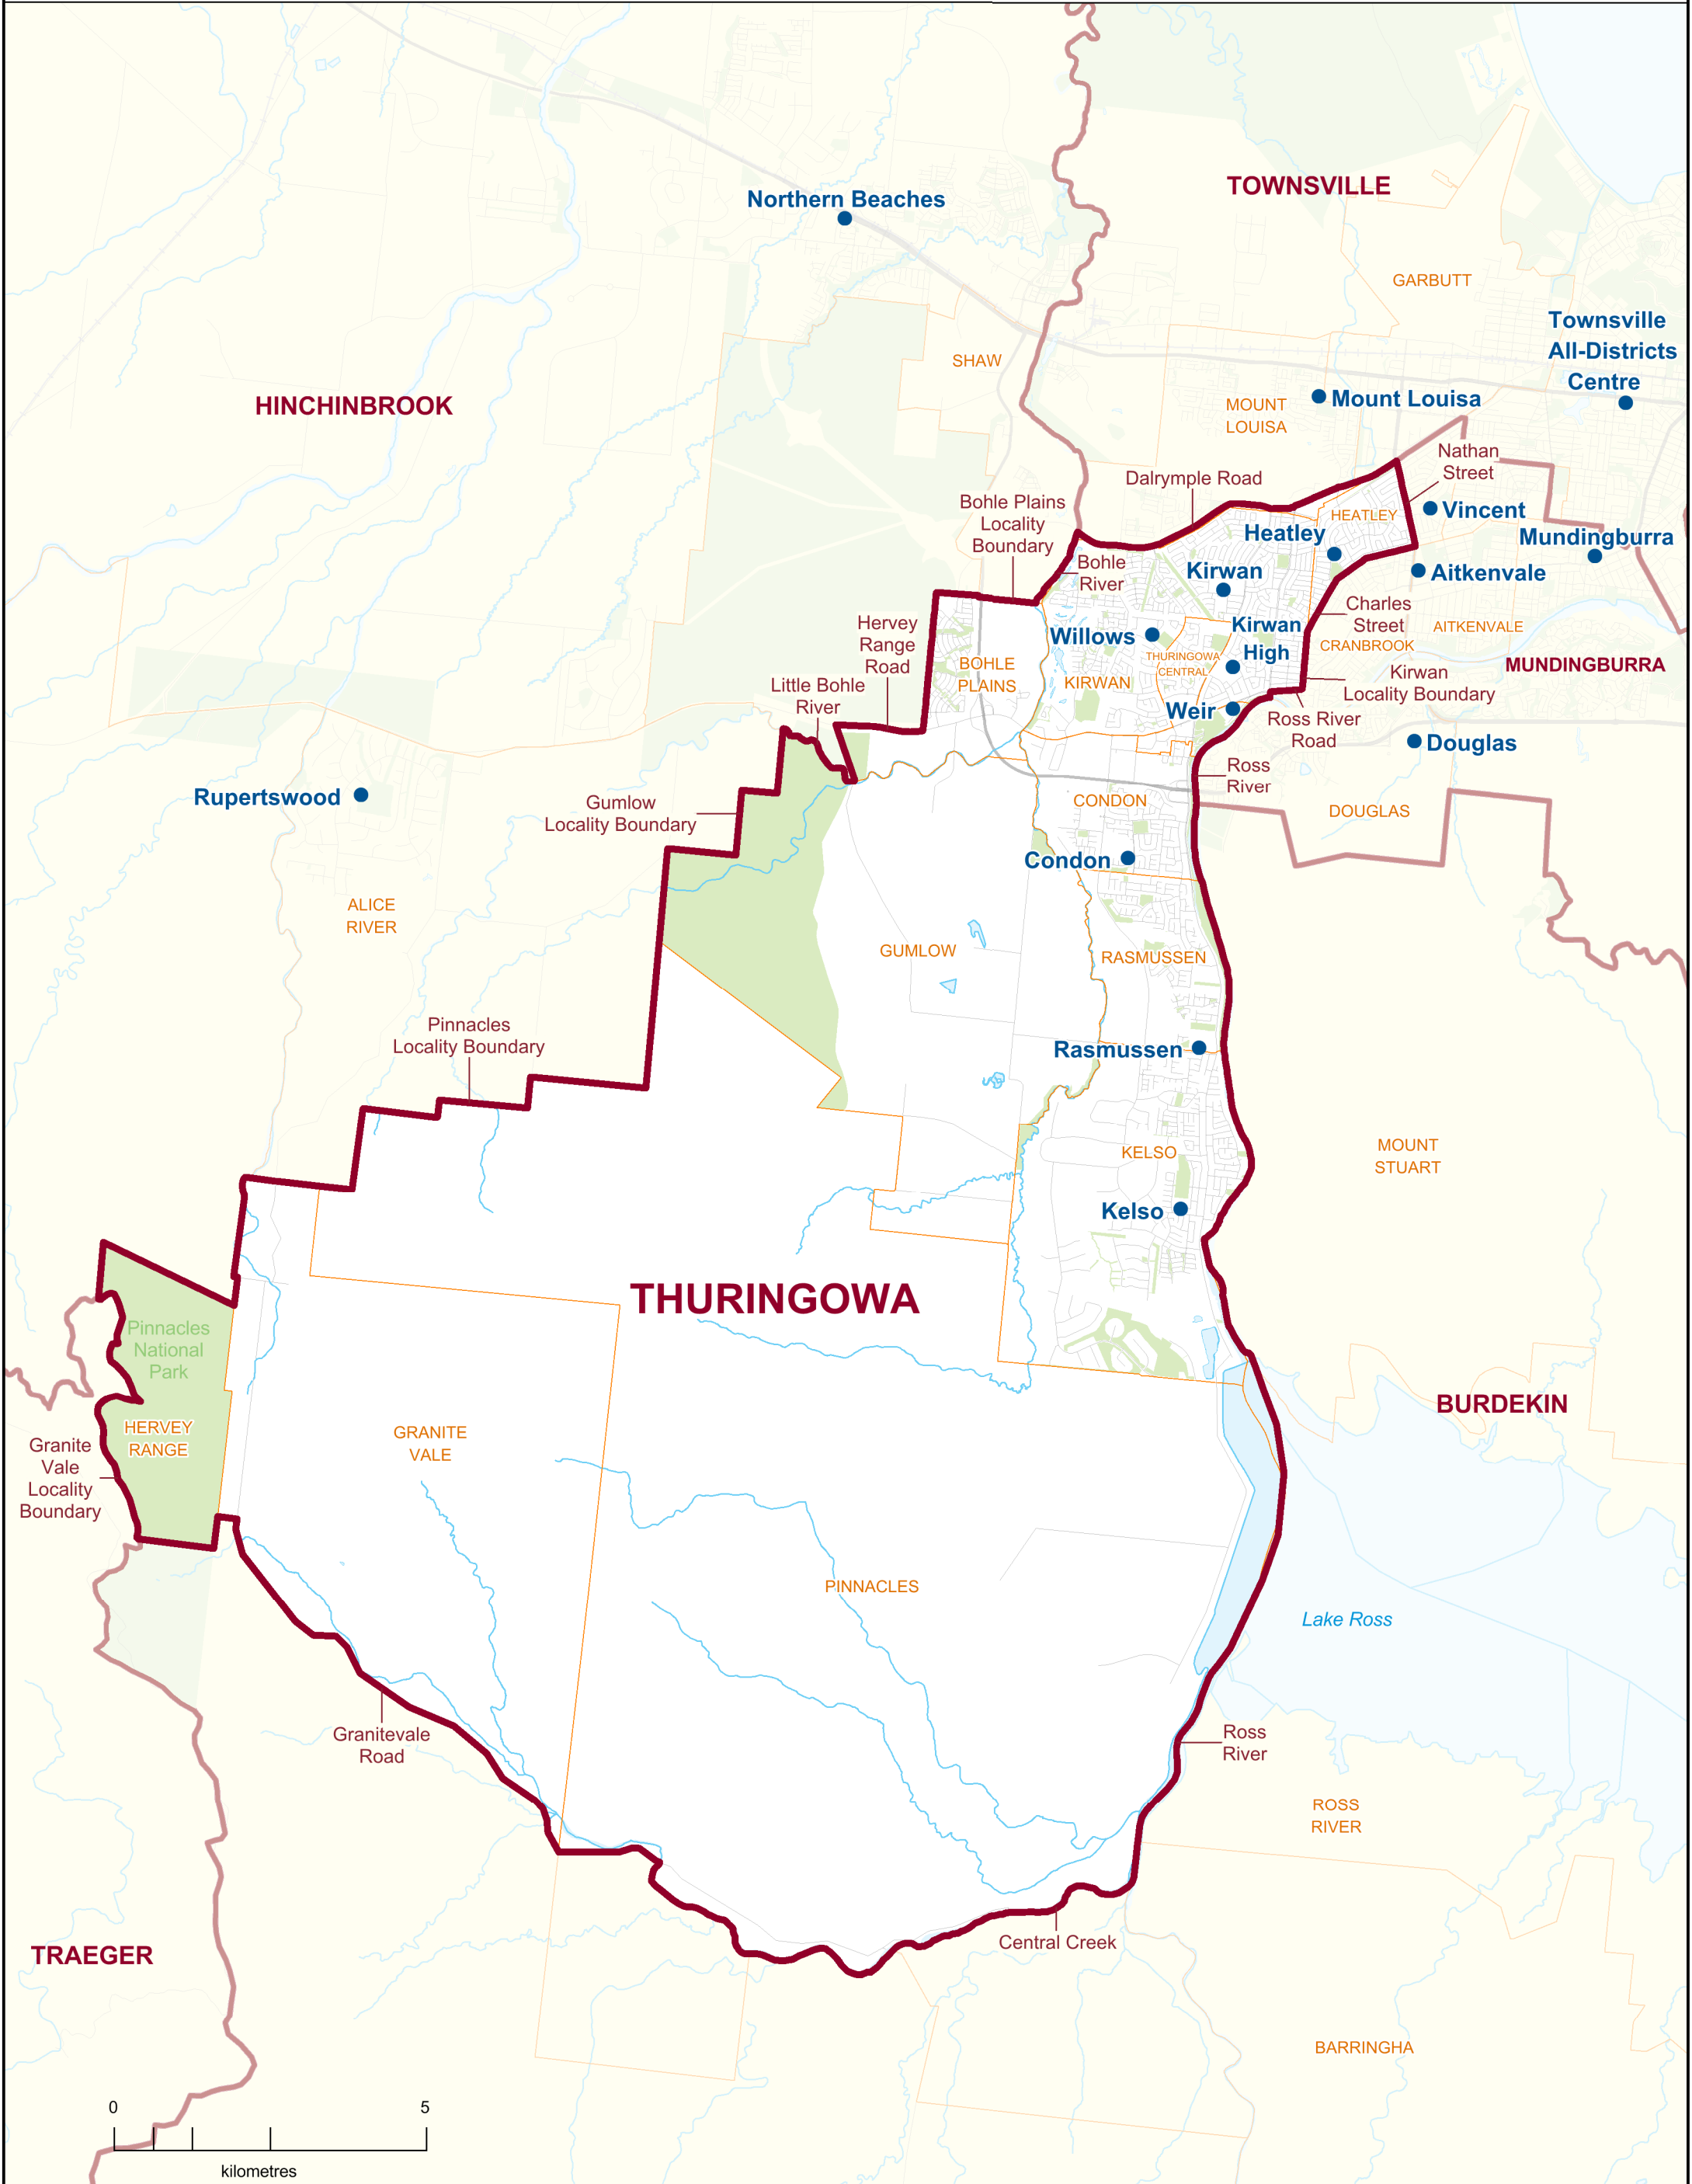

**2017 QUEENSLAND STATE ELECTION**  
**Polling Booth Locations**  
**ELECTORAL DISTRICT OF**  
**THURINGOWA**  
**ELECTION DATE: 25 November 2017**

- Polling Booth
- District Boundary
- Locality Boundary
- Road
- Watercourse / Waterbody
- Reserve / Park

**DISCLAIMER**  
 This map has been produced by the ECQ as a guide only, to show electoral boundaries and polling booths.  
 This product was created using datasets from various authoritative sources and has been provided 'As Is'. ECQ therefore does not accept liability for any expenses, losses, damages caused by use of this product.

## Polling Booth Locations

## ELECTORAL DISTRICT OF THURINGOWA

Polling Booth Name	Polling Booth Address	Opening Hours: Saturday, 25 November 2017 (8am-6pm)	Wheelchair Access
Aitkenvale	Aitkenvale State School, 67-85 Wotton Street, AITKENVALE		A
Condon	Thuringowa State High School, Vickers Road, CONDON		A
Douglas	Townsville Hospital, 100 Angus Smith Drive, DOUGLAS		F
Heatley	Heatley State School, Cnr Mill Drive & Fullham Road, HEATLEY		A
Kelso	Kelso State School, Yvette Street, KELSO		A
Kirwan	Kirwan State School, 21 Burnda Street, KIRWAN		A
Kirwan High	Kirwan State High School, Hudson Street, KIRWAN		A
Mount Louisa	Mount Louisa House of Praise, Cnr Bayswater Rd & Mather Street, MOUNT LOUISA		A
Mundingburra	Mundingburra State School, 77 Ross River Road, MUNDINGBURRA		F
Northern Beaches	Community Recreation Hall, Meranti Street, DEERAGUN		A
Rasmussen	Rasmussen State School, 19 Allambie Lane, RASMUSSEN		A
Rupertswood	Progress Hall, Progress Road, RUPERTSWOOD		A
Vincent	Vincent State School, 280 Palmerston Street, VINCENT		A
Weir	Weir State School, Ross River Road, KIRWAN		A
Willows	The Willows State School, Cnr Sandstone Dr & Bilberry Street, KIRWAN		A