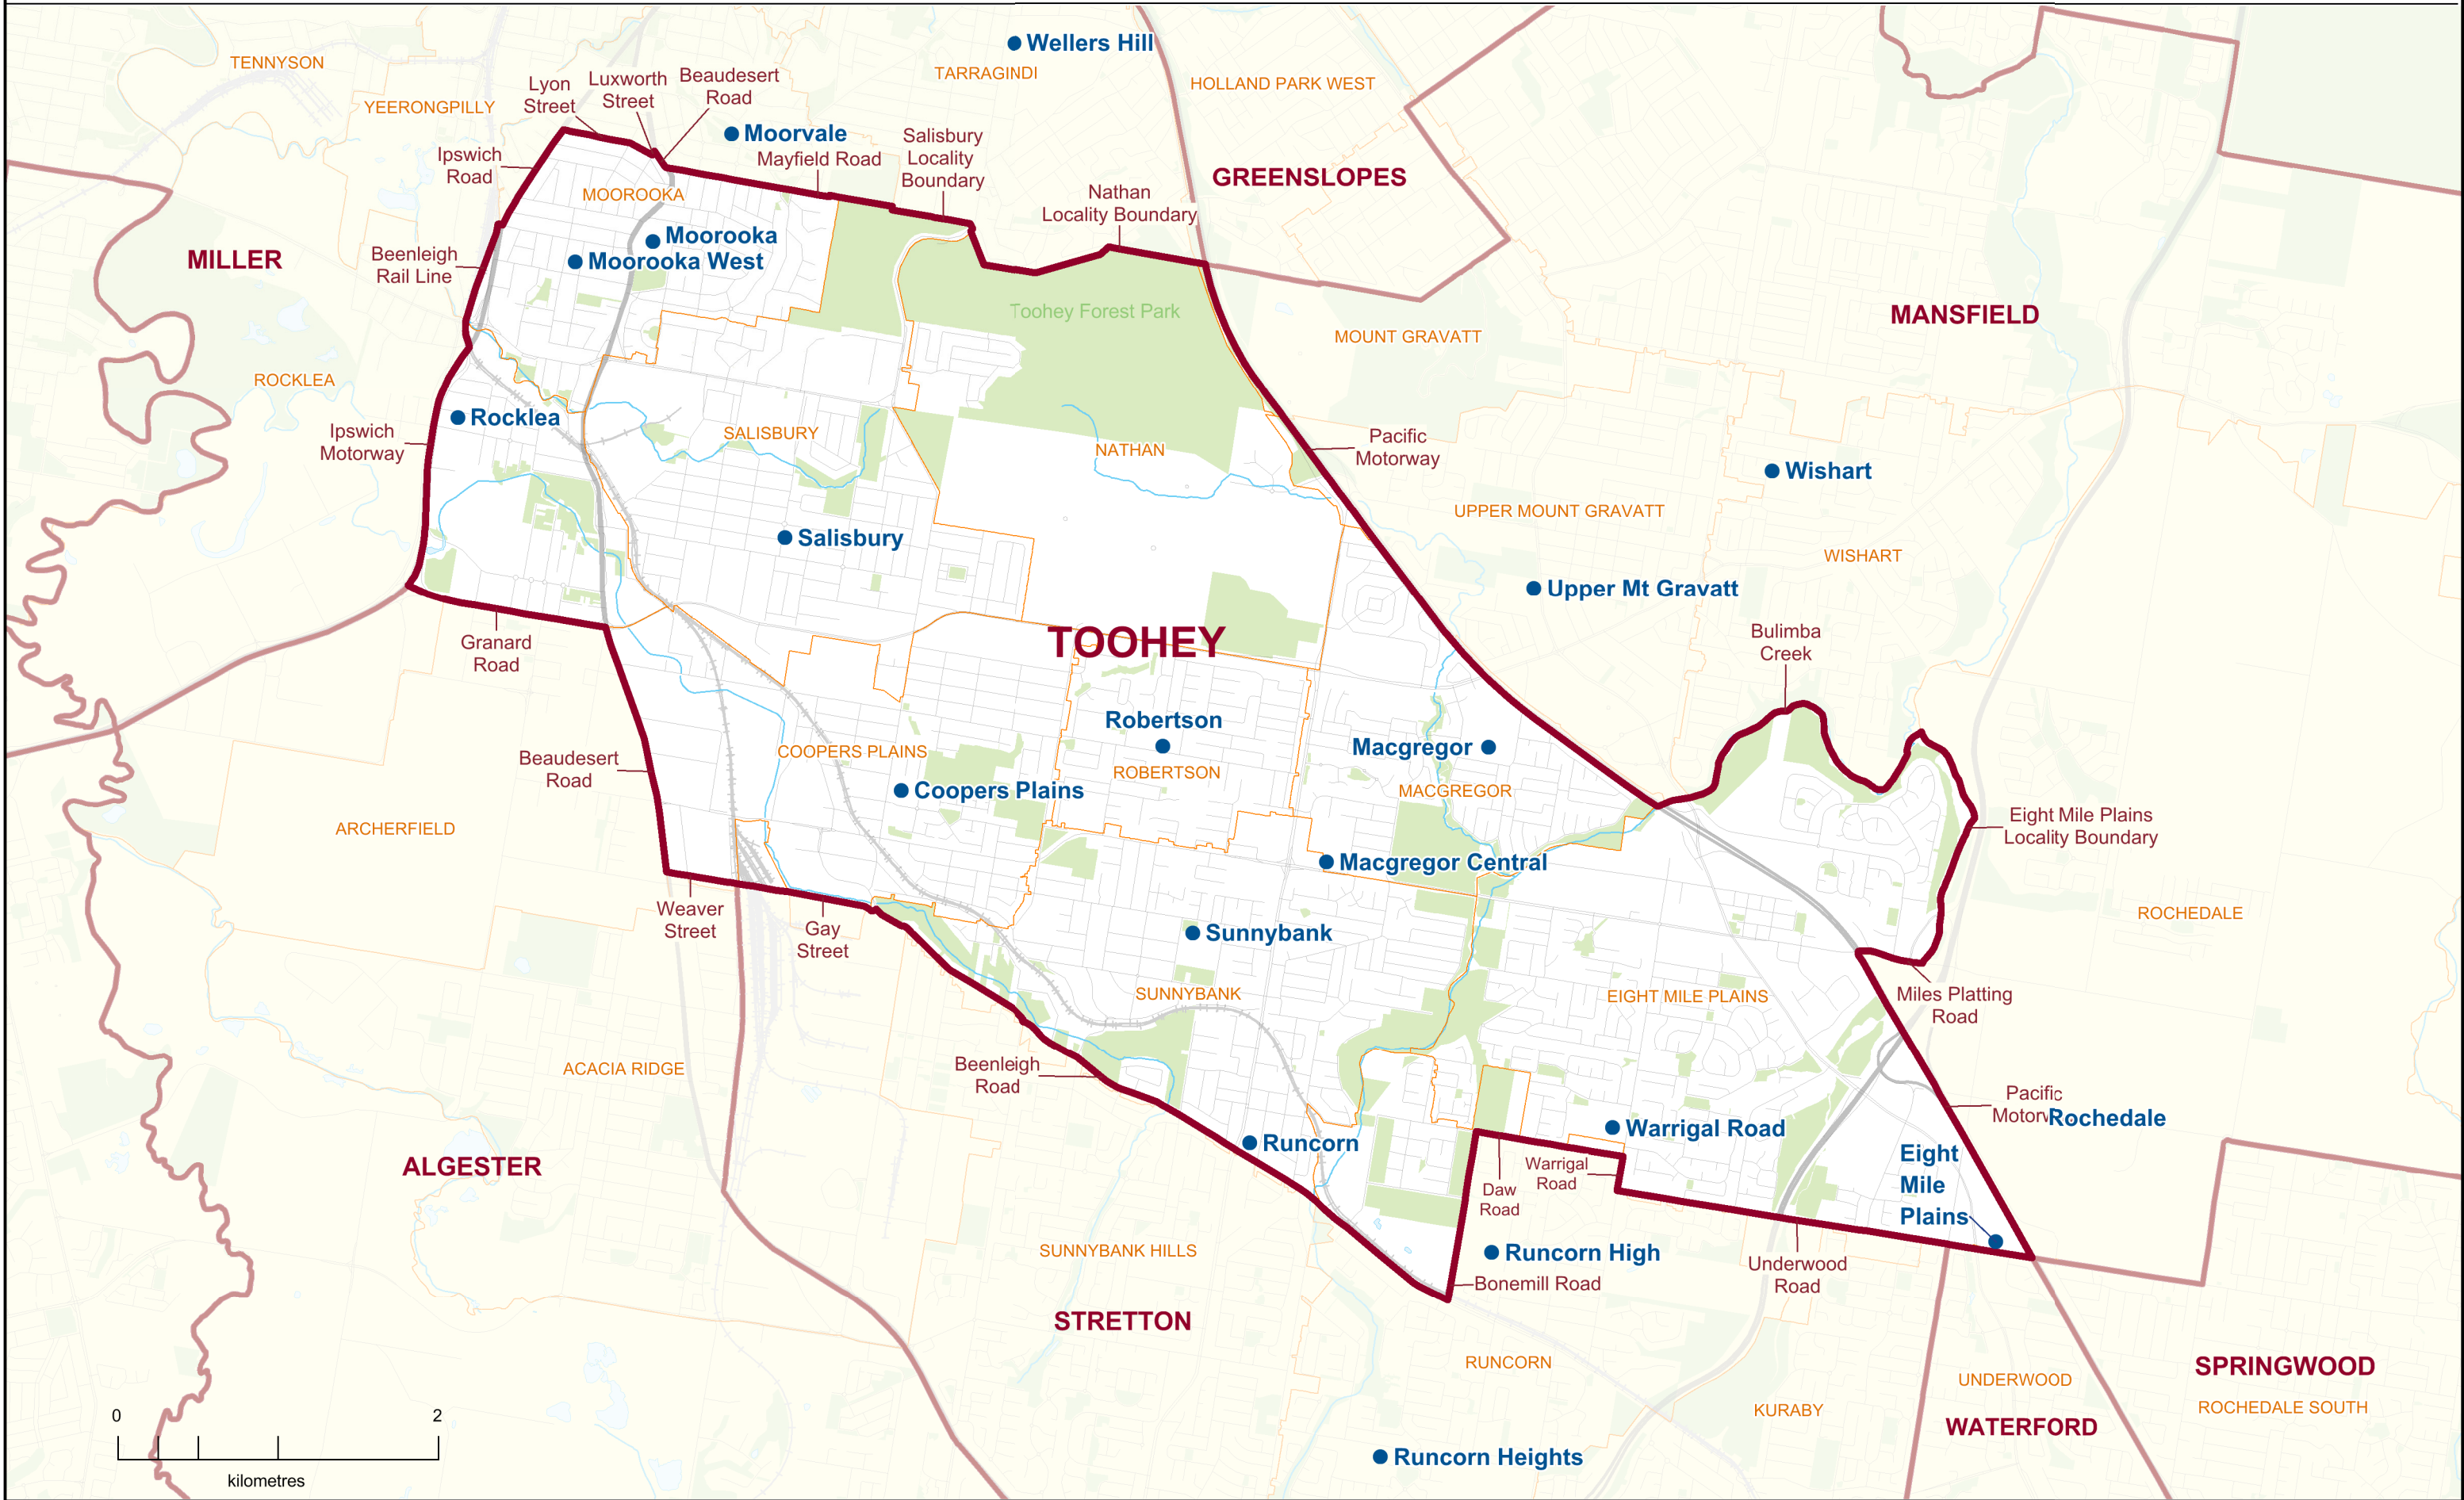

2017 QUEENSLAND STATE ELECTION
Polling Booth Locations
ELECTORAL DISTRICT OF
TOOHEY
ELECTION DATE: 25 November 2017

- Polling Booth
- District Boundary
- Locality Boundary
- Road
- Watercourse / Waterbody
- Reserve / Park

DISCLAIMER
 This map has been produced by the ECQ as a guide only, to show electoral boundaries and polling booths.
 This product was created using datasets from various authoritative sources and has been provided 'As Is'. ECQ therefore does not accept liability for any expenses, losses, damages caused by use of this product.