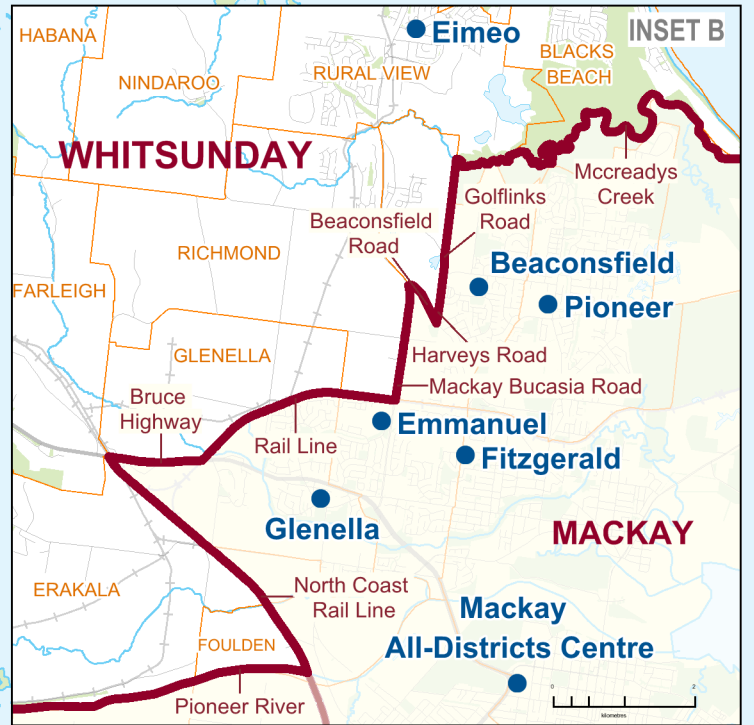

2017 QUEENSLAND STATE ELECTION
Polling Booth Locations
ELECTORAL DISTRICT OF
WHITSUNDAY
ELECTION DATE: 25 November 2017

- Polling Booth
- District Boundary
- Locality Boundary
- Road
- Watercourse / Waterbody
- Reserve / Park

DISCLAIMER
This map has been produced by the ECQ as a guide only, to show electoral boundaries and polling booths.
This product was created using datasets from various authoritative sources and has been provided 'As Is'. ECQ therefore does not accept liability for any expenses, losses, damages caused by use of this product.